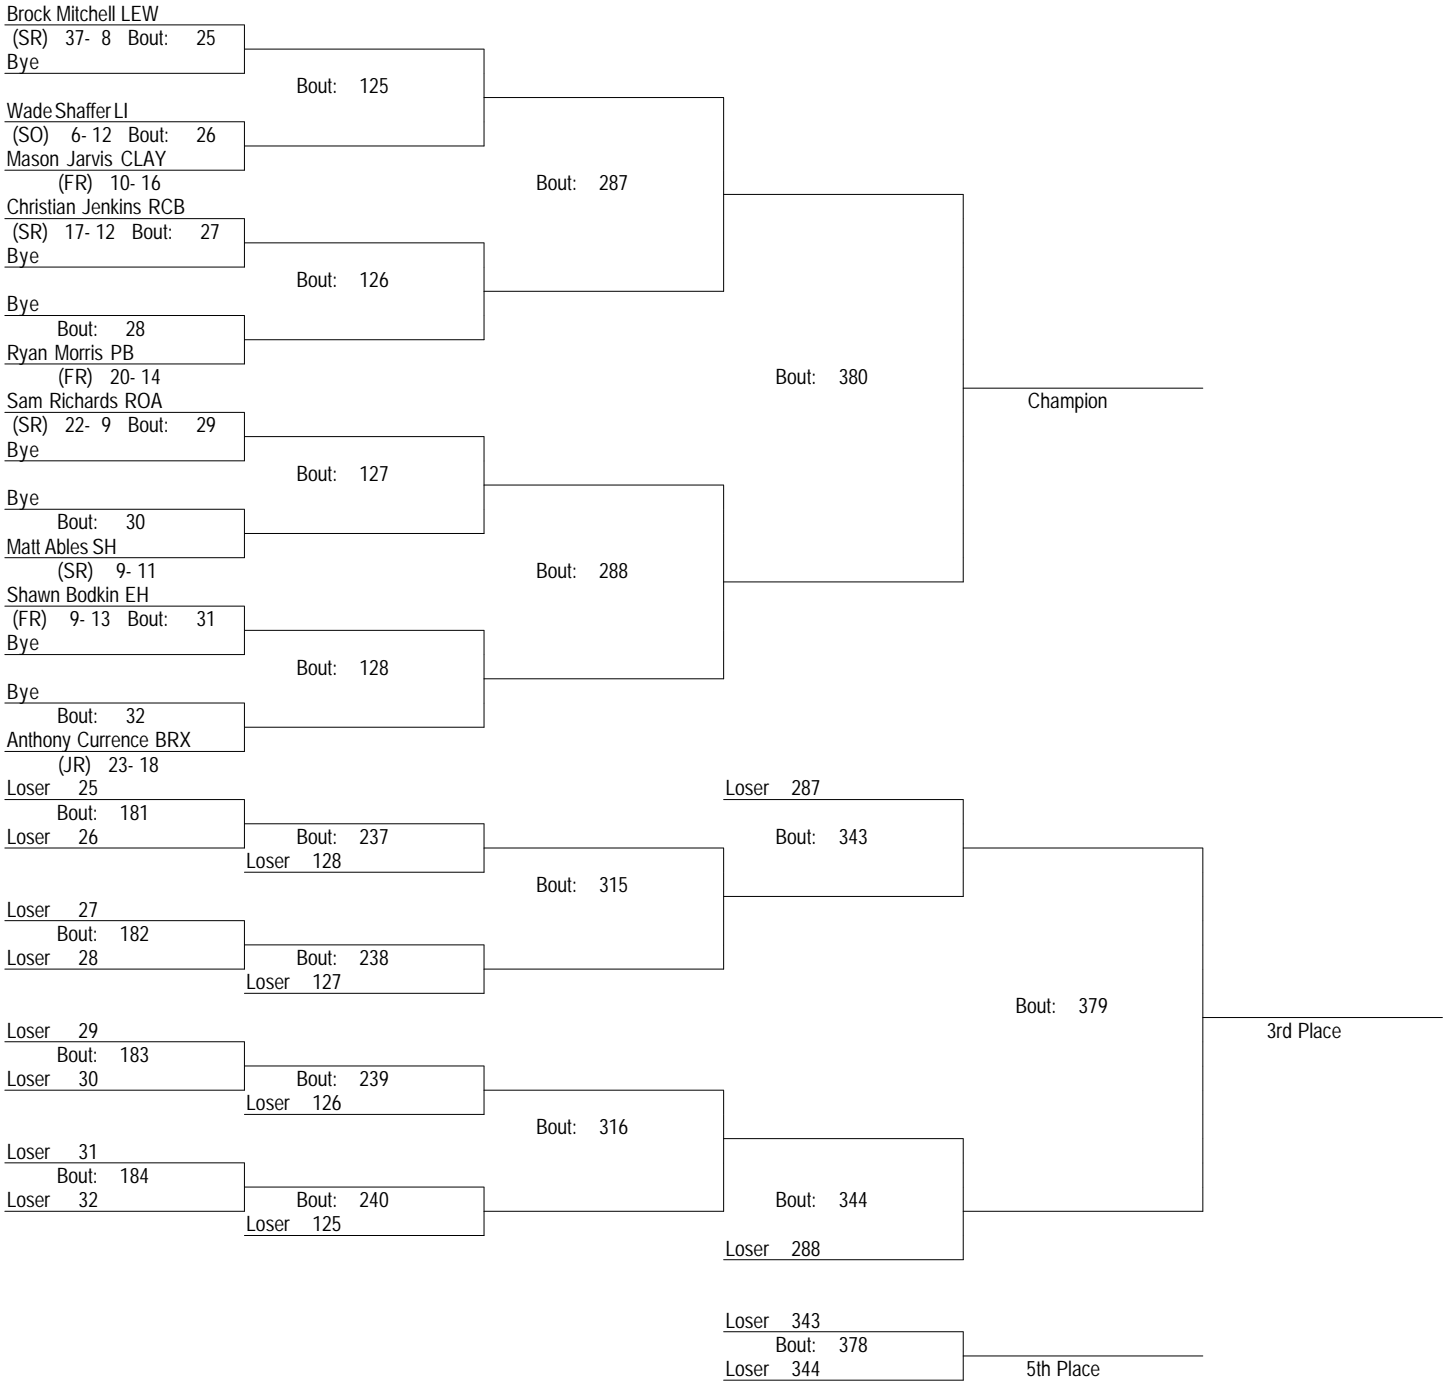

2022 Region II A/AA Wrestling Tournament

February 18-19, 2022

106

2022 Region II A/AA Wrestling Tournament

February 18-19, 2022

113

2022 Region II A/AA Wrestling Tournament

February 18-19, 2022

120

2022 Region II A/AA Wrestling Tournament

February 18-19, 2022

126

2022 Region II A/AA Wrestling Tournament

February 18-19, 2022

132

2022 Region II A/AA Wrestling Tournament

February 18-19, 2022

138

2022 Region II A/AA Wrestling Tournament

February 18-19, 2022

145

2022 Region II A/AA Wrestling Tournament

February 18-19, 2022

152

2022 Region II A/AA Wrestling Tournament

February 18-19, 2022

160

2022 Region II A/AA Wrestling Tournament

February 18-19, 2022

170

2022 Region II A/AA Wrestling Tournament

February 18-19, 2022