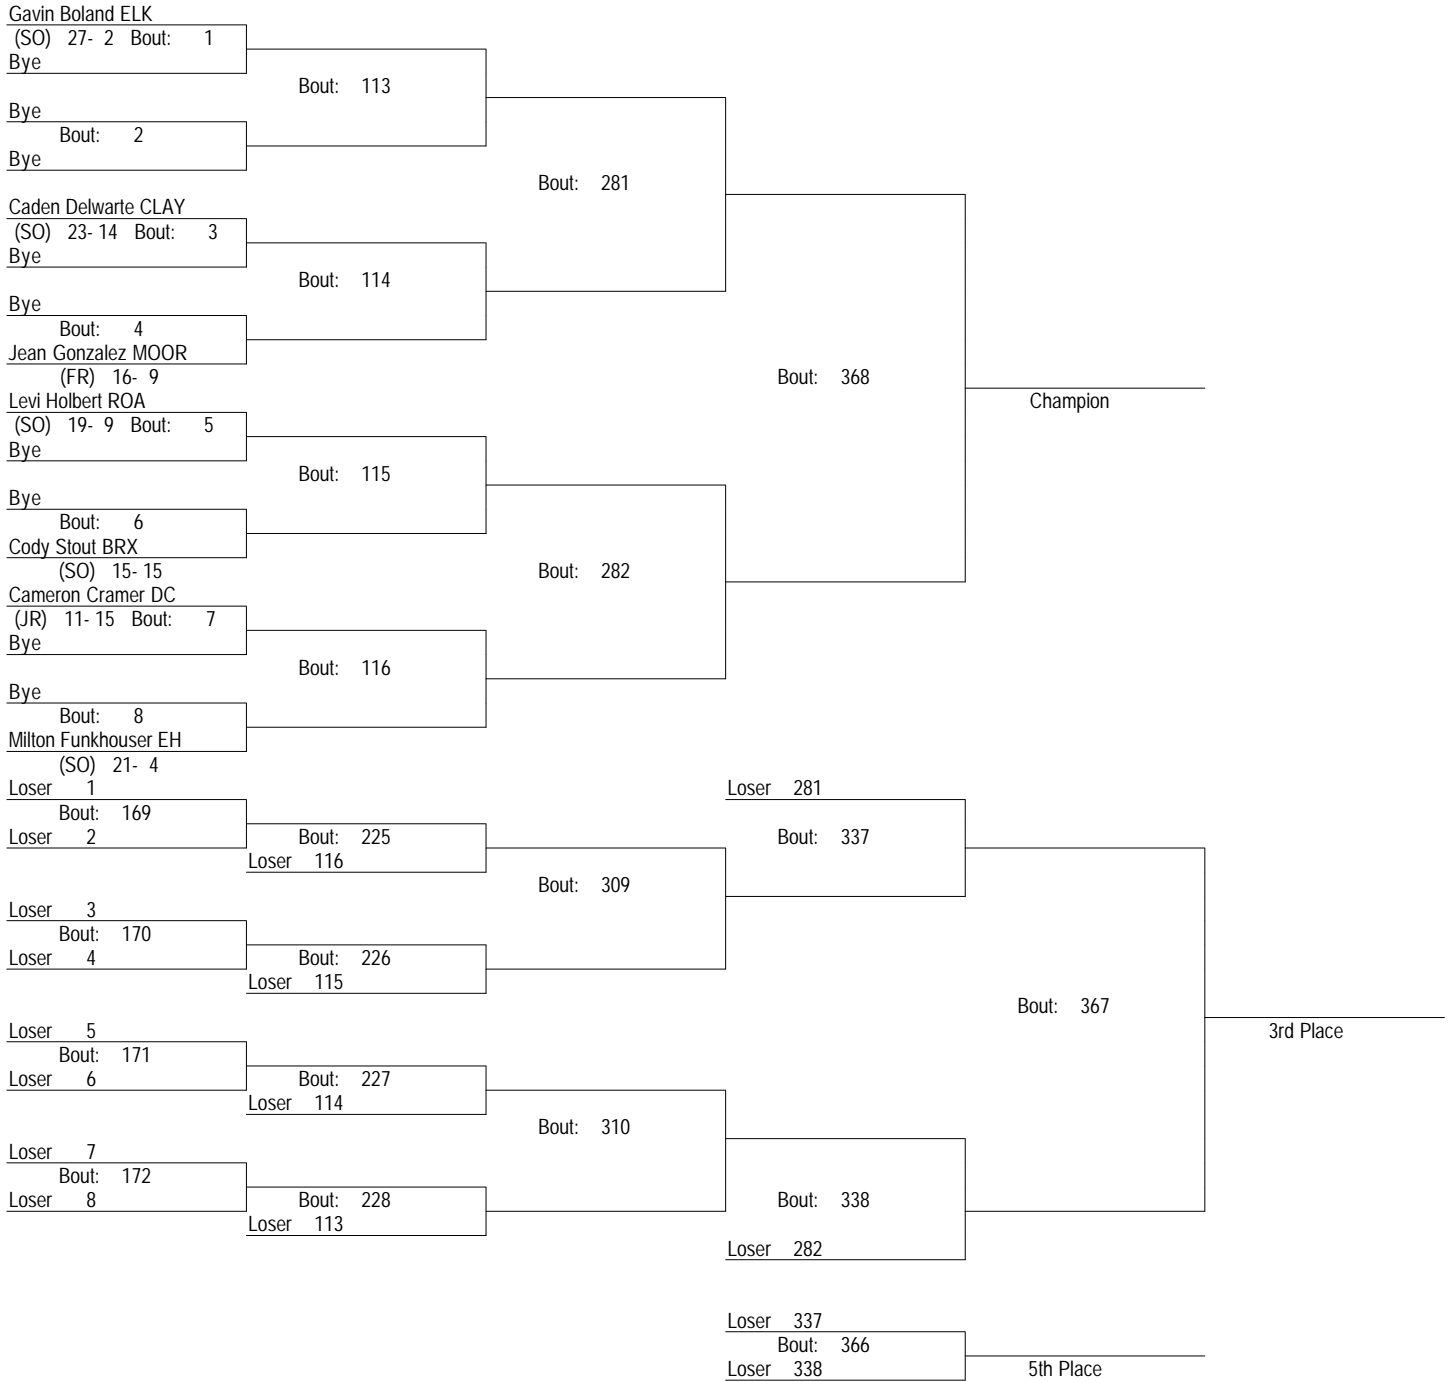

2022 Region II A/AA Wrestling Tournament

February 18-19, 2022

106

2022 Region II A/AA Wrestling Tournament

February 18-19, 2022

113

2022 Region II A/AA Wrestling Tournament

February 18-19, 2022

120

2022 Region II A/AA Wrestling Tournament

February 18-19, 2022

126

2022 Region II A/AA Wrestling Tournament

February 18-19, 2022

132

2022 Region II A/AA Wrestling Tournament

February 18-19, 2022

138

2022 Region II A/AA Wrestling Tournament

February 18-19, 2022

145

2022 Region II A/AA Wrestling Tournament

February 18-19, 2022

152

2022 Region II A/AA Wrestling Tournament

February 18-19, 2022

160

2022 Region II A/AA Wrestling Tournament

February 18-19, 2022

170

2022 Region II A/AA Wrestling Tournament

February 18-19, 2022