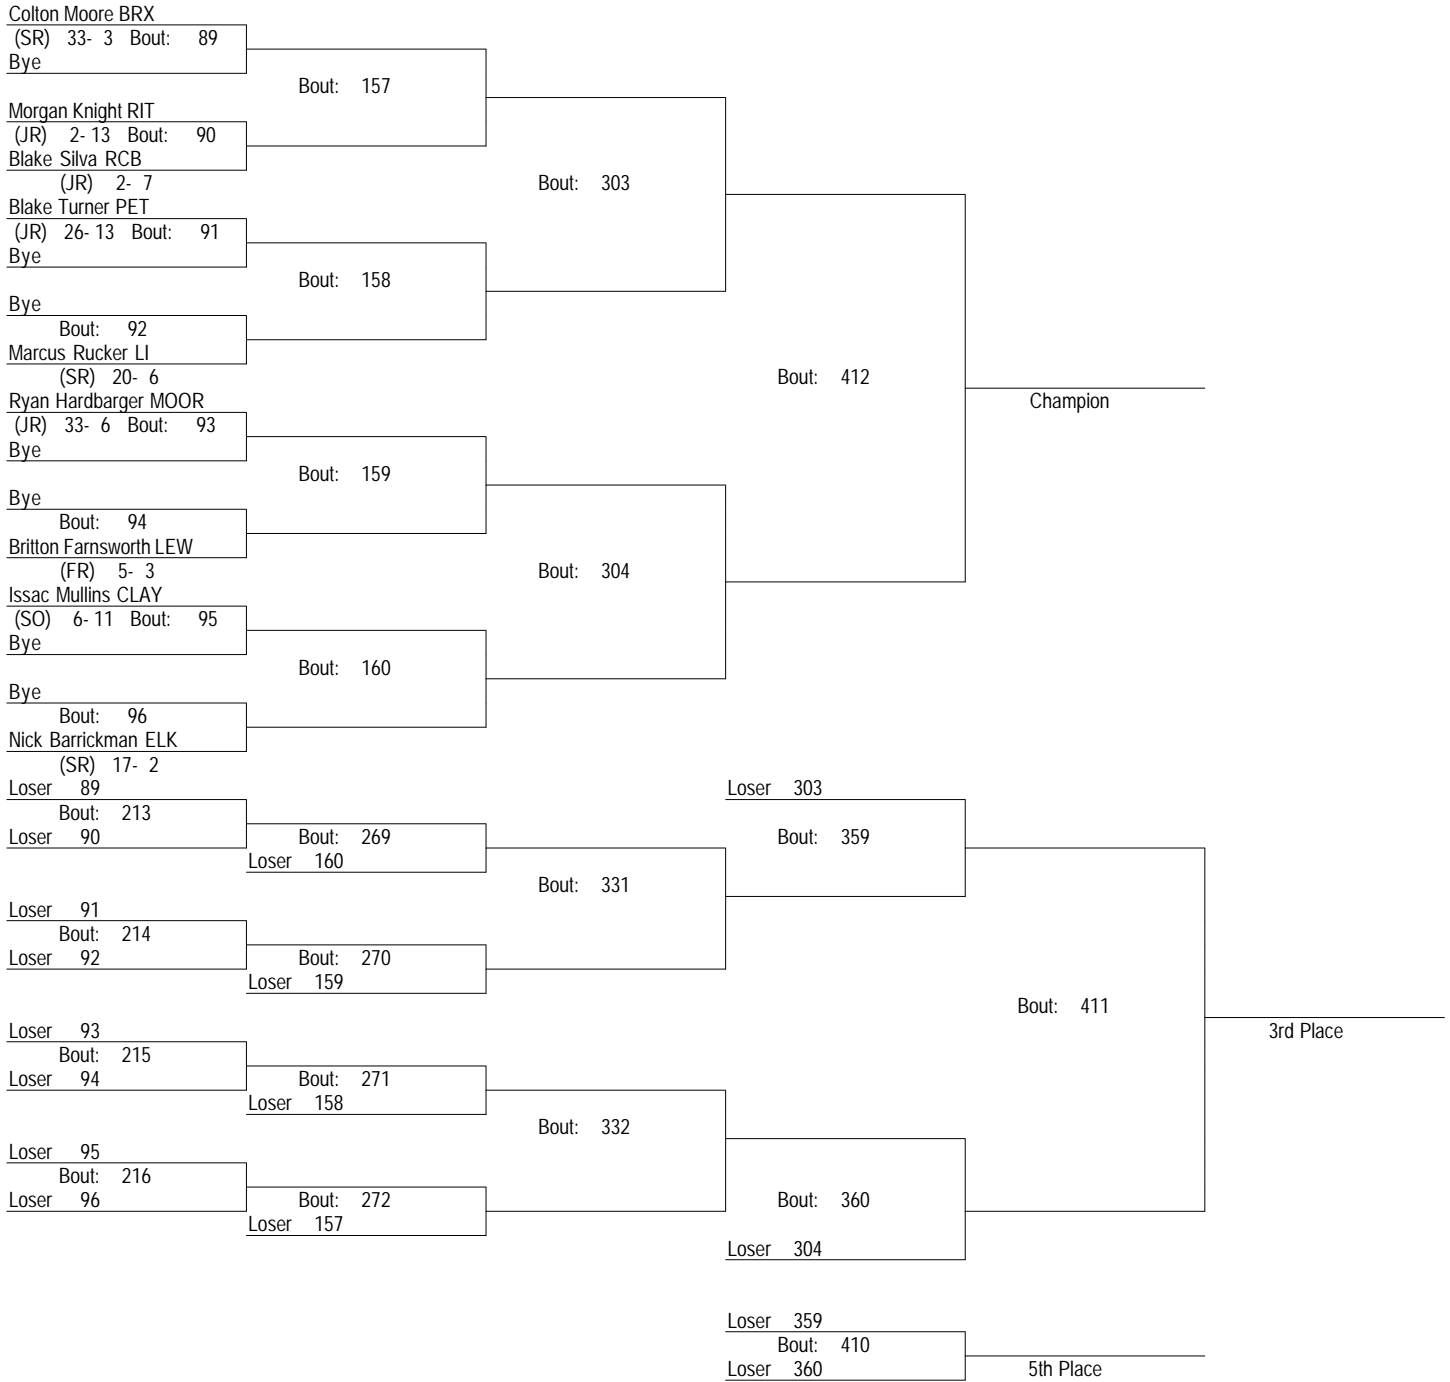

2022 Region II A/AA Wrestling Tournament

February 18-19, 2022

106

2022 Region II A/AA Wrestling Tournament

February 18-19, 2022

113

2022 Region II A/AA Wrestling Tournament

February 18-19, 2022

February 18-19, 2022

138

2022 Region II A/AA Wrestling Tournament

February 18-19, 2022

145

2022 Region II A/AA Wrestling Tournament

February 18-19, 2022

152

2022 Region II A/AA Wrestling Tournament

February 18-19, 2022

160

2022 Region II A/AA Wrestling Tournament

February 18-19, 2022

170

2022 Region II A/AA Wrestling Tournament

February 18-19, 2022

182

2022 Region II A/AA Wrestling Tournament

February 18-19, 2022

195

2022 Region II A/AA Wrestling Tournament

February 18-19, 2022

220

2022 Region II A/AA Wrestling Tournament