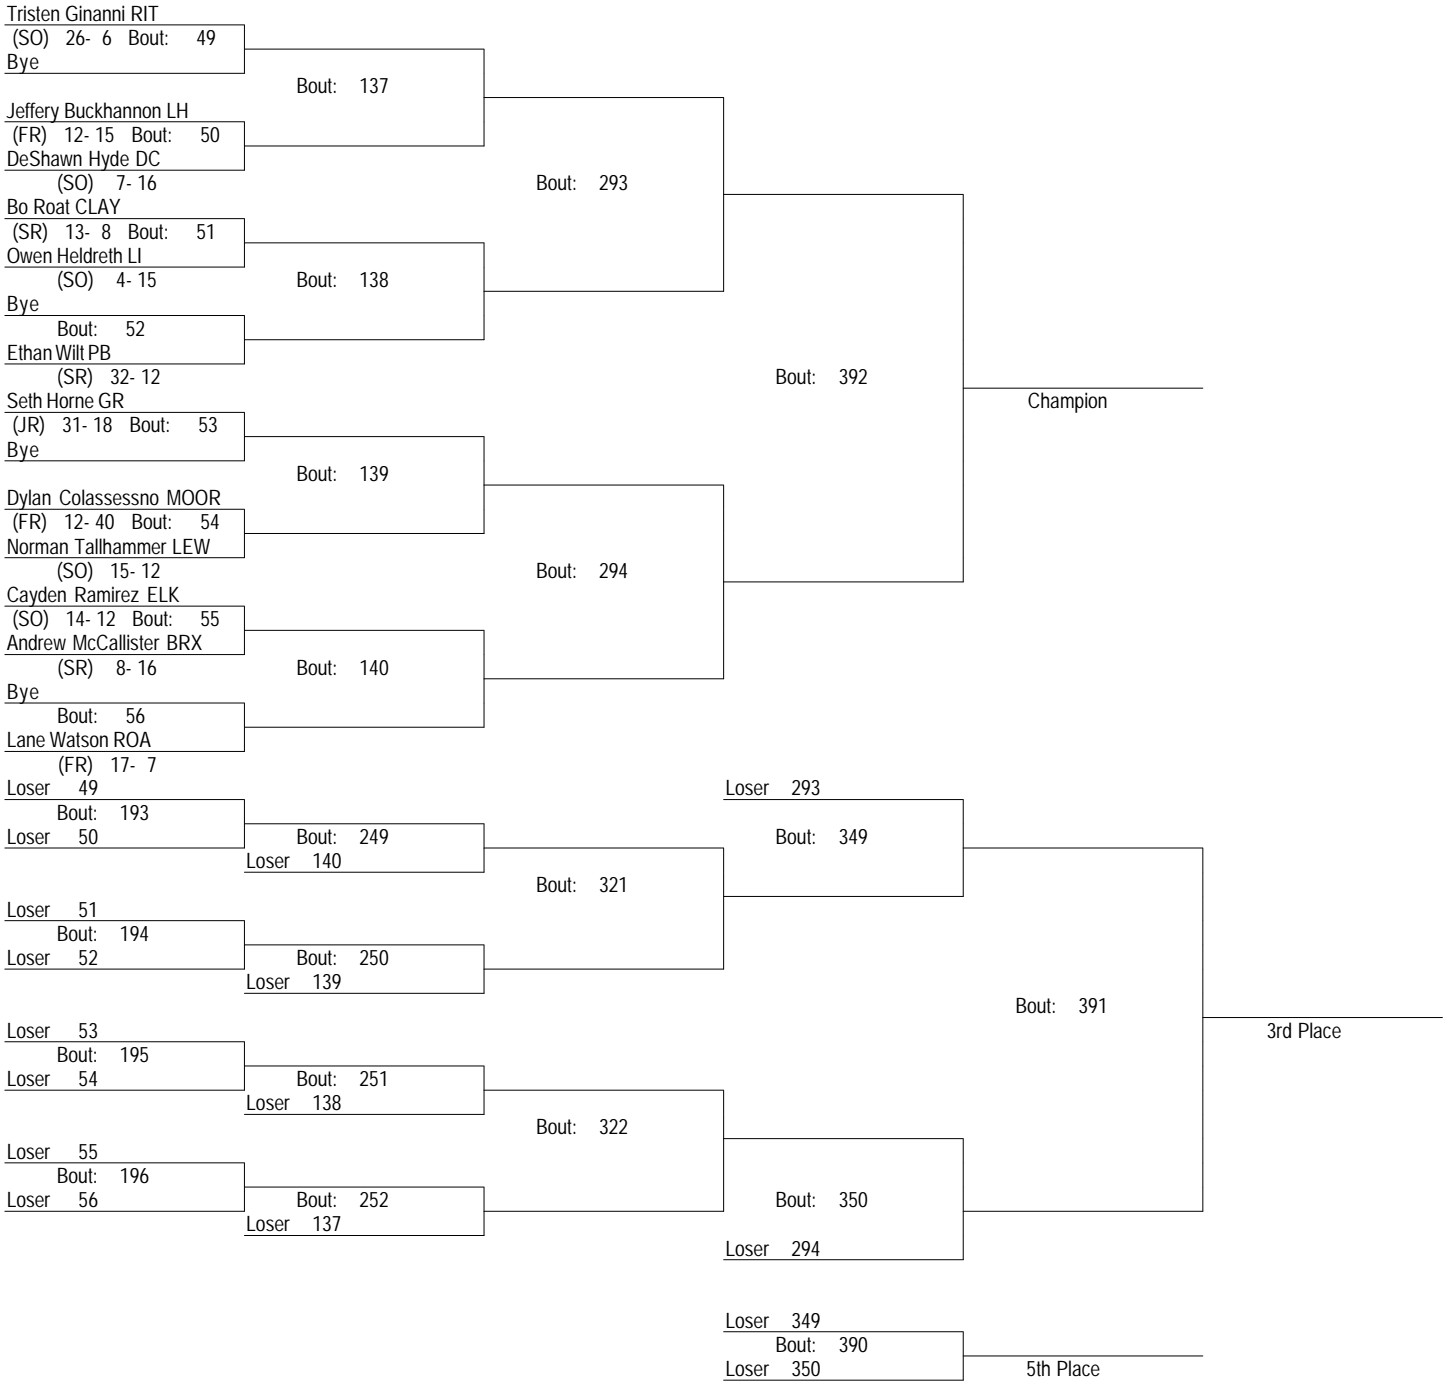

2022 Region II A/AA Wrestling Tournament

February 18-19, 2022

106

2022 Region II A/AA Wrestling Tournament

February 18-19, 2022

113

2022 Region II A/AA Wrestling Tournament

February 18-19, 2022

120

2022 Region II A/AA Wrestling Tournament

February 18-19, 2022

126

2022 Region II A/AA Wrestling Tournament

February 18-19, 2022

132

2022 Region II A/AA Wrestling Tournament

February 18-19, 2022

138

2022 Region II A/AA Wrestling Tournament

February 18-19, 2022

145

2022 Region II A/AA Wrestling Tournament

February 18-19, 2022

152

2022 Region II A/AA Wrestling Tournament

February 18-19, 2022

160

2022 Region II A/AA Wrestling Tournament

February 18-19, 2022

170

2022 Region II A/AA Wrestling Tournament

February 18-19, 2022