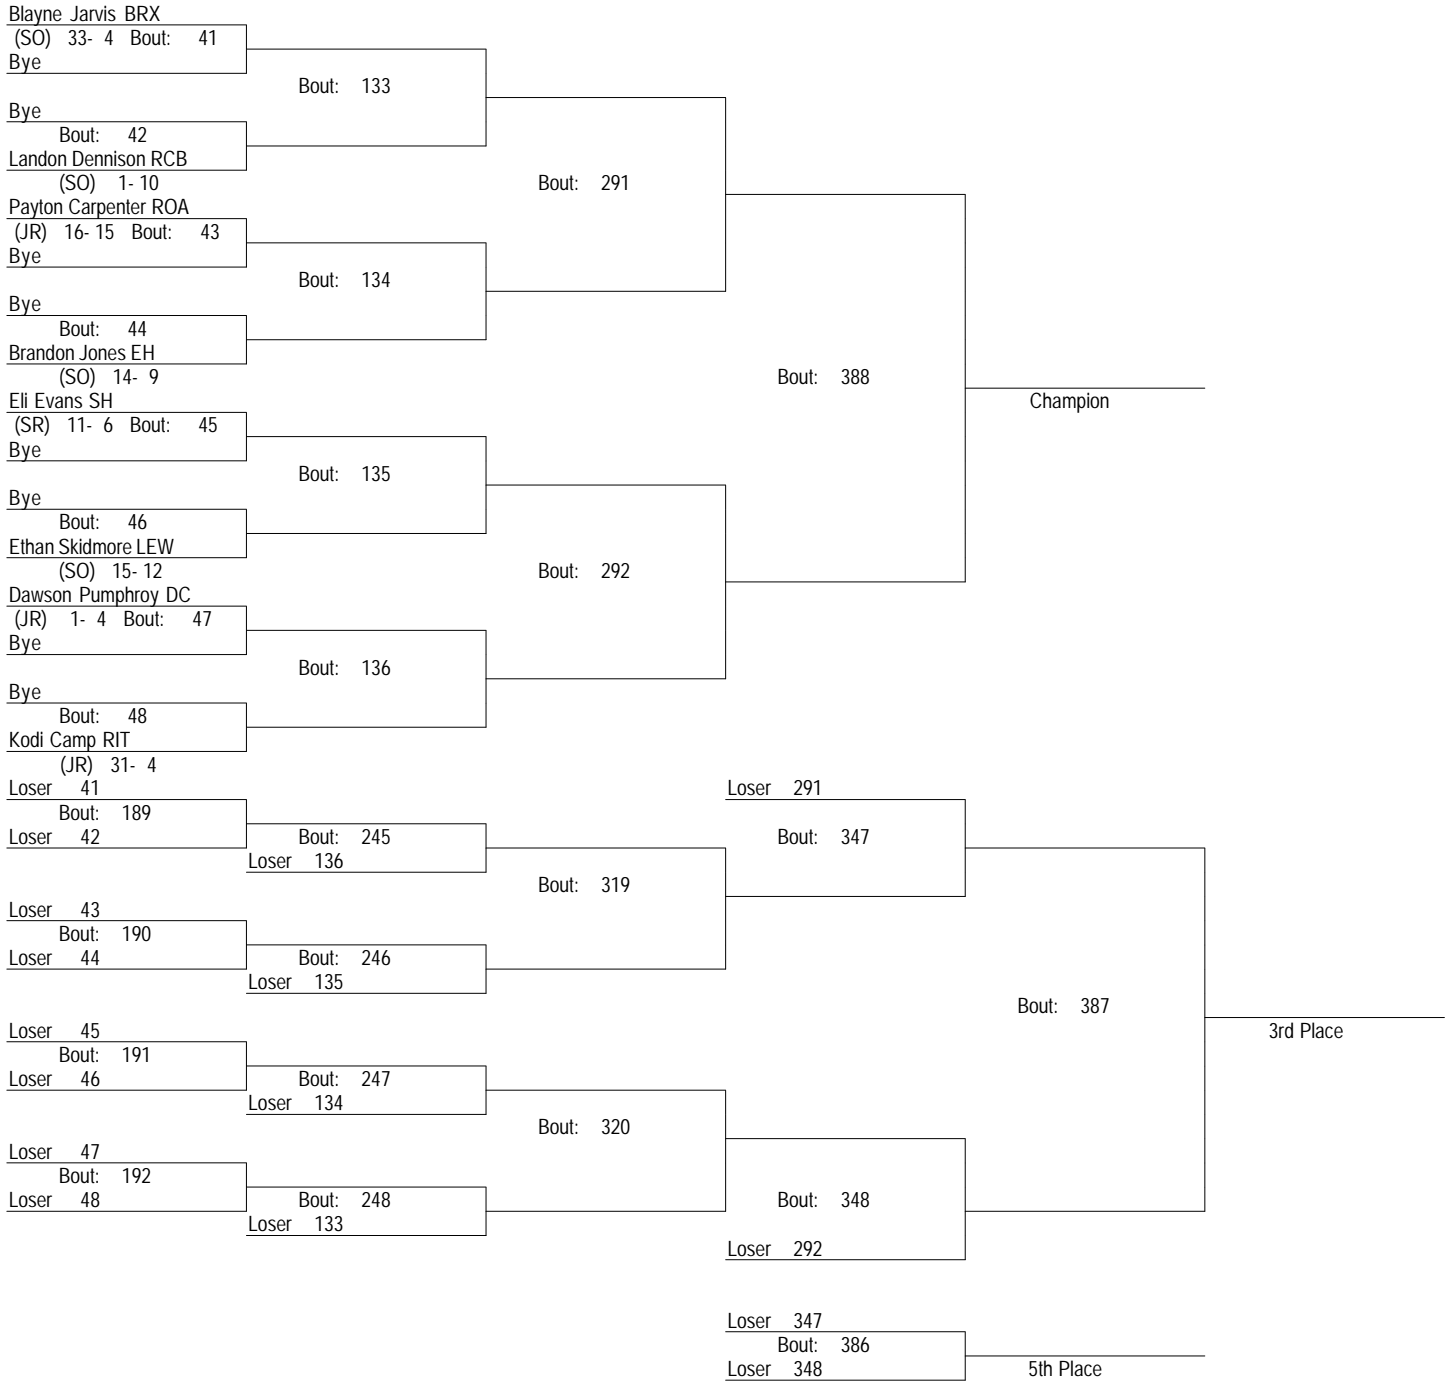

2022 Region II A/AA Wrestling Tournament

February 18-19, 2022

106

2022 Region II A/AA Wrestling Tournament

February 18-19, 2022

113

2022 Region II A/AA Wrestling Tournament

February 18-19, 2022

120

2022 Region II A/AA Wrestling Tournament

February 18-19, 2022

126

2022 Region II A/AA Wrestling Tournament

February 18-19, 2022

132

2022 Region II A/AA Wrestling Tournament

February 18-19, 2022

138

2022 Region II A/AA Wrestling Tournament

February 18-19, 2022

145

2022 Region II A/AA Wrestling Tournament

February 18-19, 2022

152

2022 Region II A/AA Wrestling Tournament

February 18-19, 2022

160

2022 Region II A/AA Wrestling Tournament

February 18-19, 2022

170

2022 Region II A/AA Wrestling Tournament

February 18-19, 2022