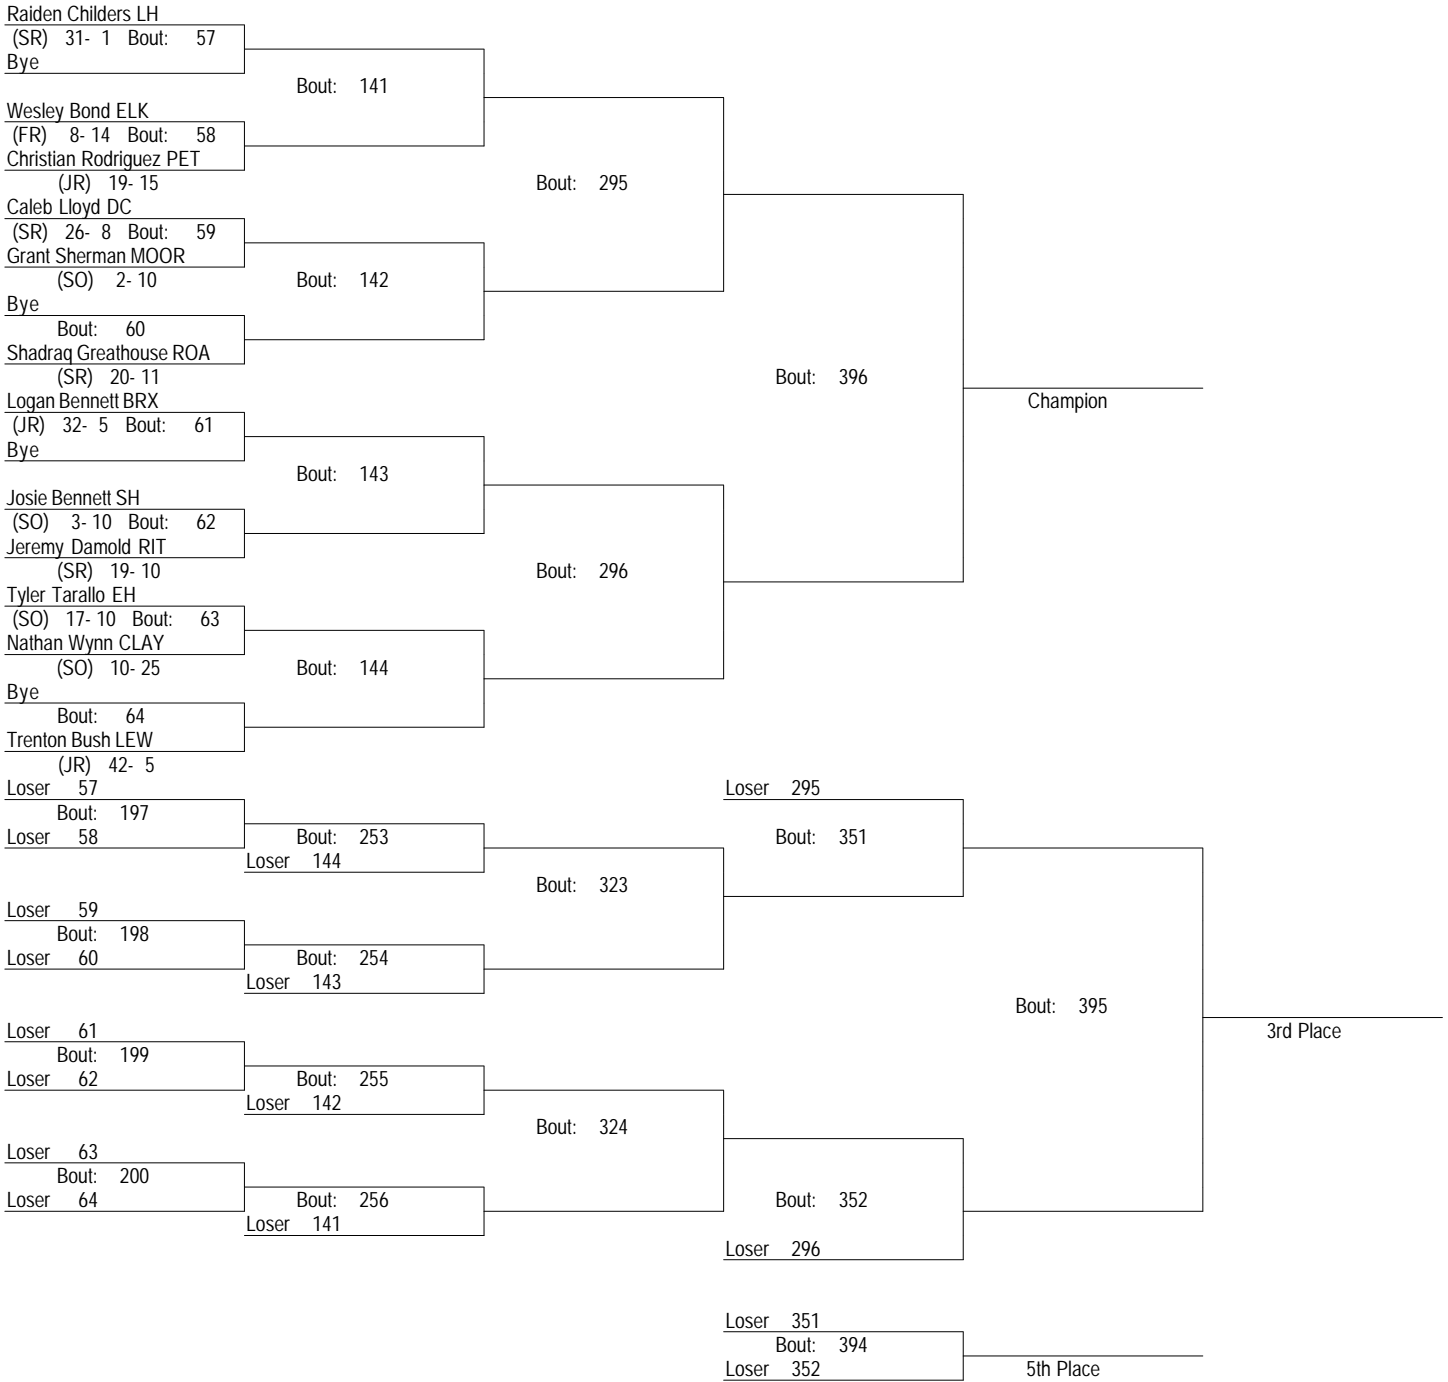

2022 Region II A/AA Wrestling Tournament

February 18-19, 2022

106

2022 Region II A/AA Wrestling Tournament

February 18-19, 2022

113

2022 Region II A/AA Wrestling Tournament

February 18-19, 2022

120

2022 Region II A/AA Wrestling Tournament

February 18-19, 2022

126

2022 Region II A/AA Wrestling Tournament

February 18-19, 2022

132

2022 Region II A/AA Wrestling Tournament

February 18-19, 2022

138

2022 Region II A/AA Wrestling Tournament

February 18-19, 2022

145

2022 Region II A/AA Wrestling Tournament

February 18-19, 2022

152

2022 Region II A/AA Wrestling Tournament

February 18-19, 2022

160

2022 Region II A/AA Wrestling Tournament

February 18-19, 2022

170

2022 Region II A/AA Wrestling Tournament

February 18-19, 2022