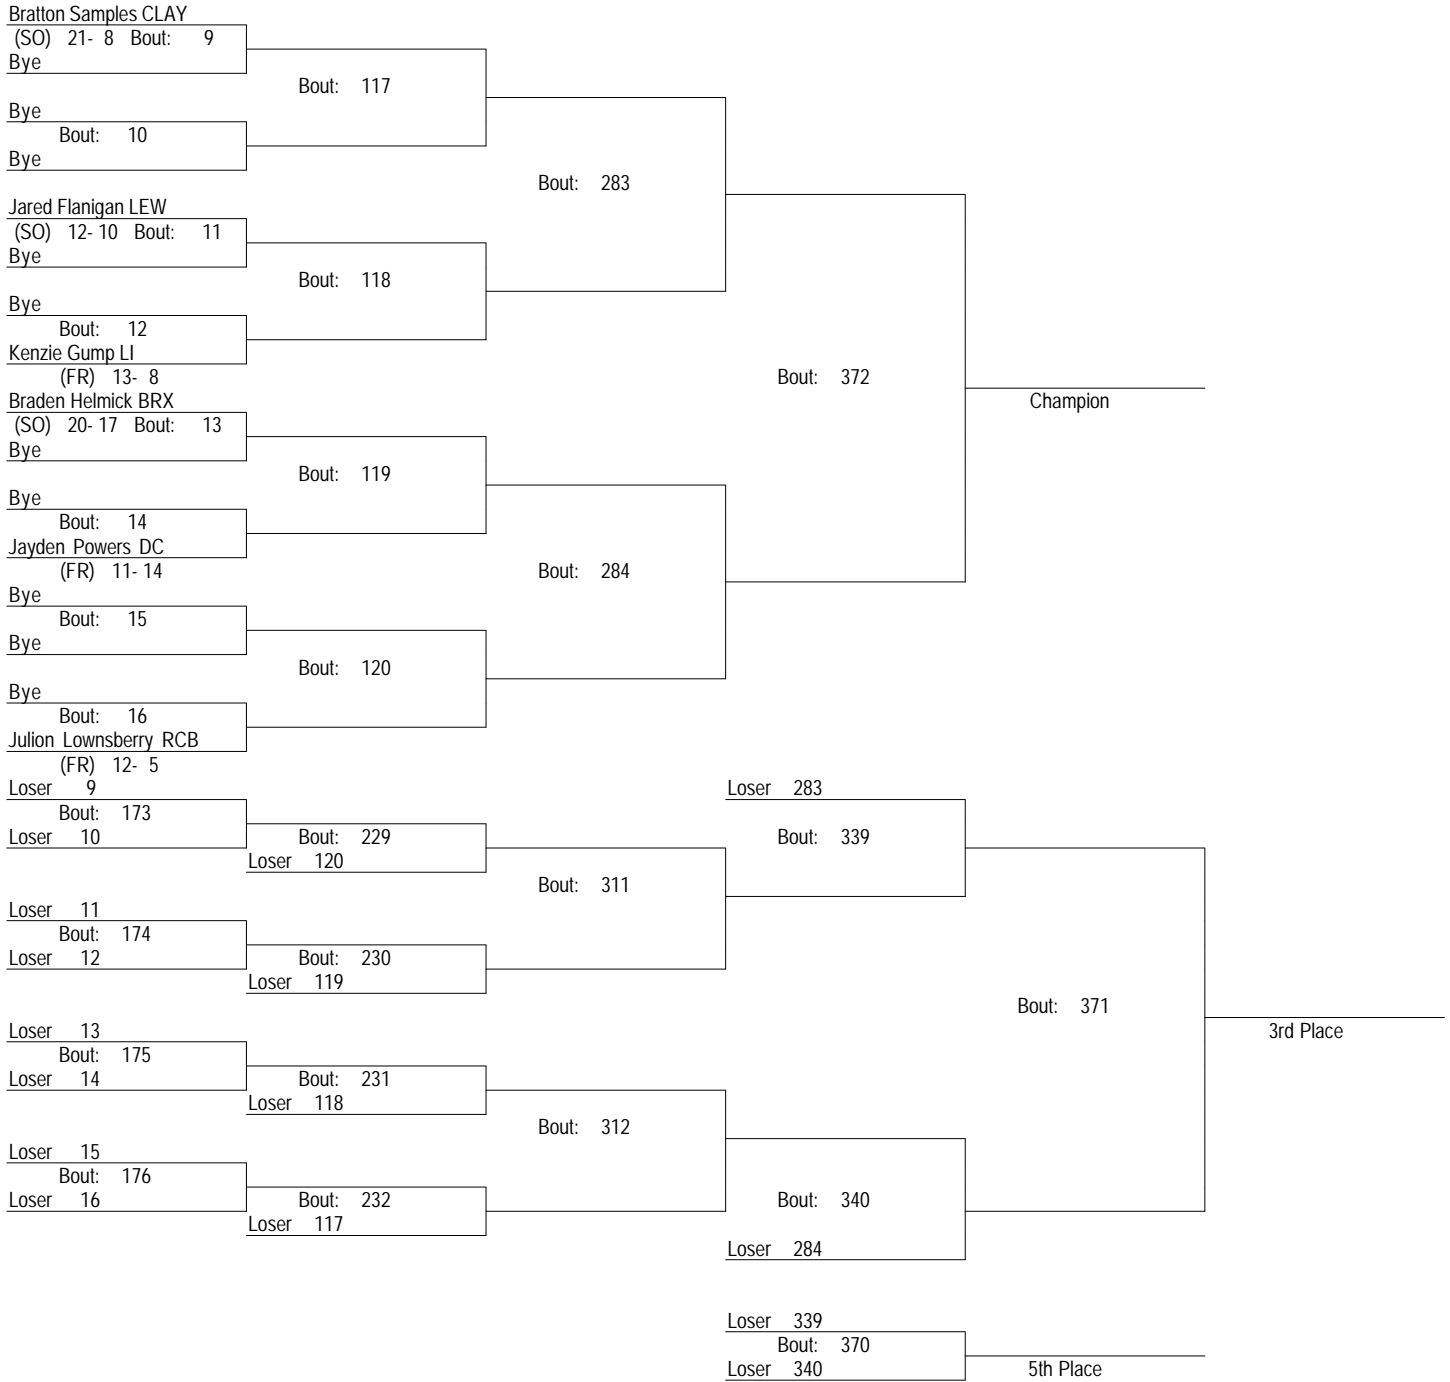

2022 Region II A/AA Wrestling Tournament

February 18-19, 2022

106

2022 Region II A/AA Wrestling Tournament

February 18-19, 2022

113

2022 Region II A/AA Wrestling Tournament

February 18-19, 2022

120

2022 Region II A/AA Wrestling Tournament

February 18-19, 2022

126

2022 Region II A/AA Wrestling Tournament

February 18-19, 2022

132

2022 Region II A/AA Wrestling Tournament

February 18-19, 2022

138

2022 Region II A/AA Wrestling Tournament

February 18-19, 2022

145

2022 Region II A/AA Wrestling Tournament

February 18-19, 2022

152

2022 Region II A/AA Wrestling Tournament

February 18-19, 2022

160

2022 Region II A/AA Wrestling Tournament

February 18-19, 2022

170

2022 Region II A/AA Wrestling Tournament

February 18-19, 2022