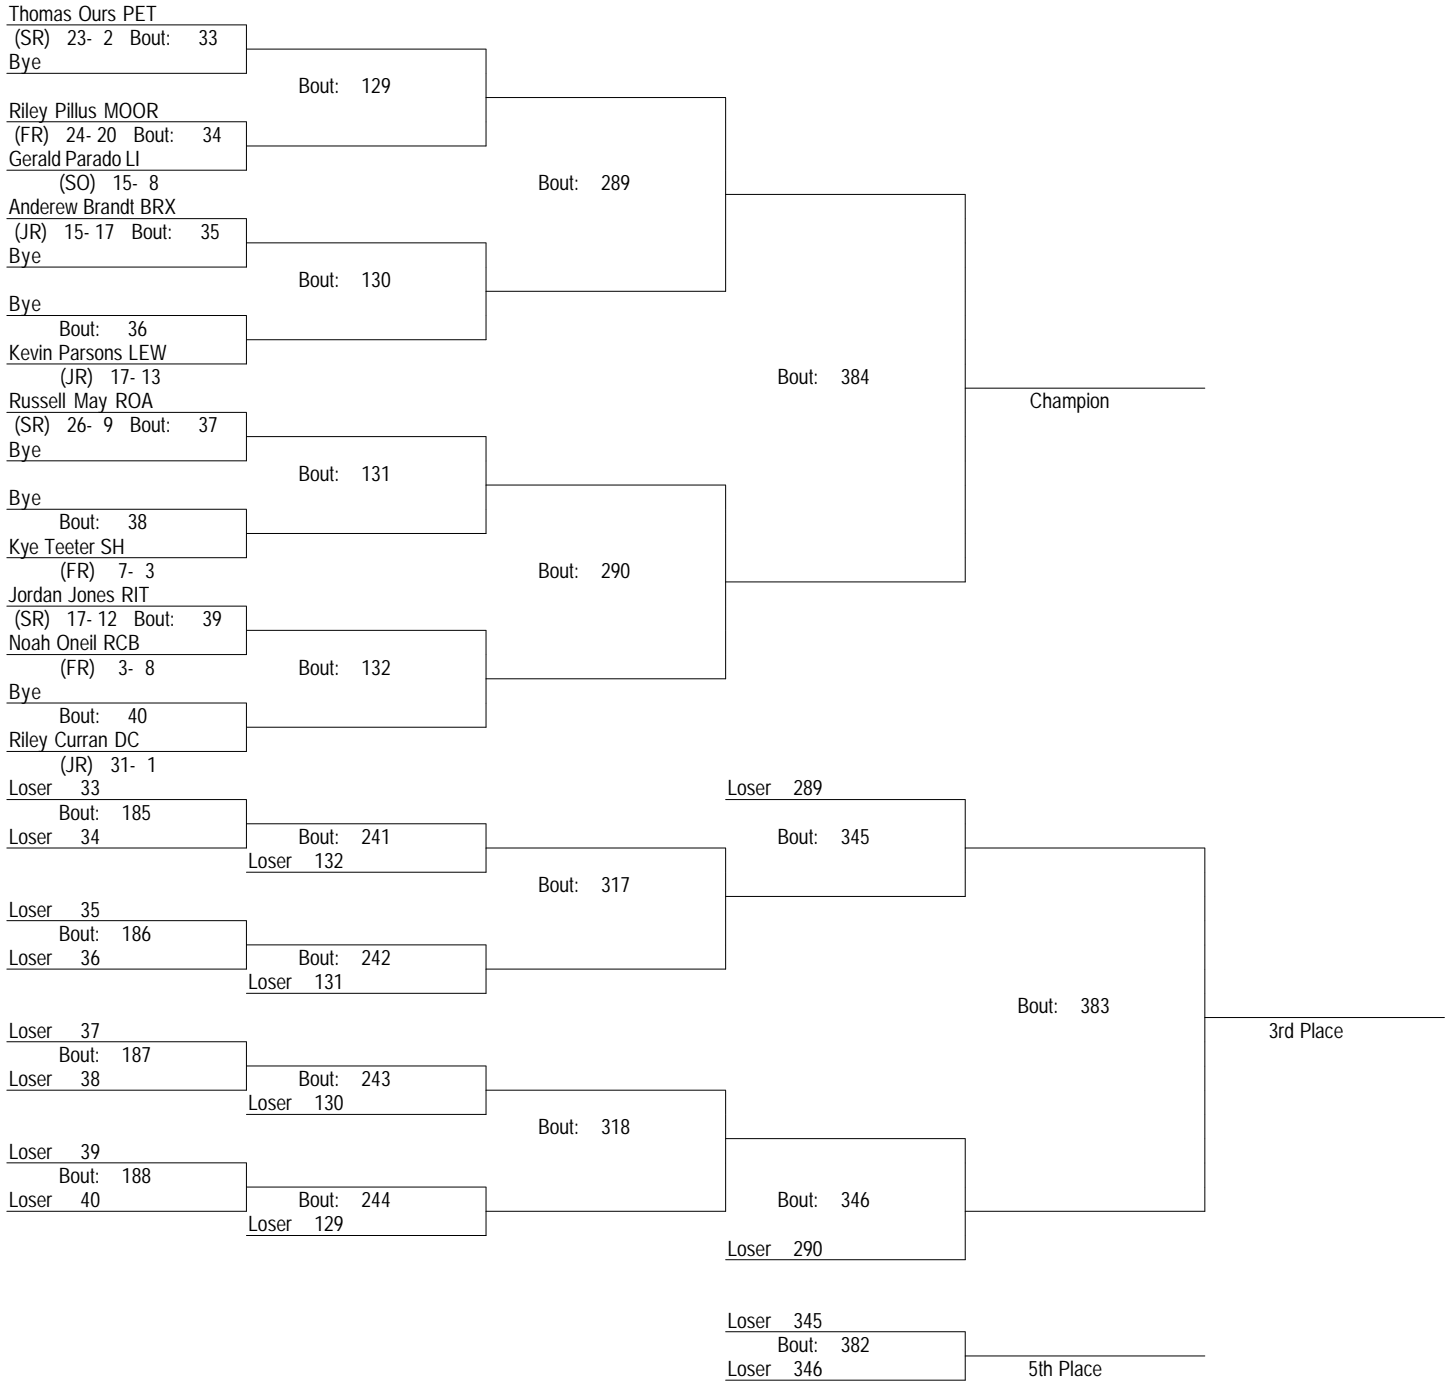

2022 Region II A/AA Wrestling Tournament

February 18-19, 2022

106

2022 Region II A/AA Wrestling Tournament

February 18-19, 2022

113

2022 Region II A/AA Wrestling Tournament

February 18-19, 2022

120

2022 Region II A/AA Wrestling Tournament

February 18-19, 2022

126

2022 Region II A/AA Wrestling Tournament

February 18-19, 2022

132

2022 Region II A/AA Wrestling Tournament

February 18-19, 2022

138

2022 Region II A/AA Wrestling Tournament

February 18-19, 2022

145

2022 Region II A/AA Wrestling Tournament

February 18-19, 2022

152

2022 Region II A/AA Wrestling Tournament

February 18-19, 2022

160

2022 Region II A/AA Wrestling Tournament

February 18-19, 2022

170

2022 Region II A/AA Wrestling Tournament

February 18-19, 2022