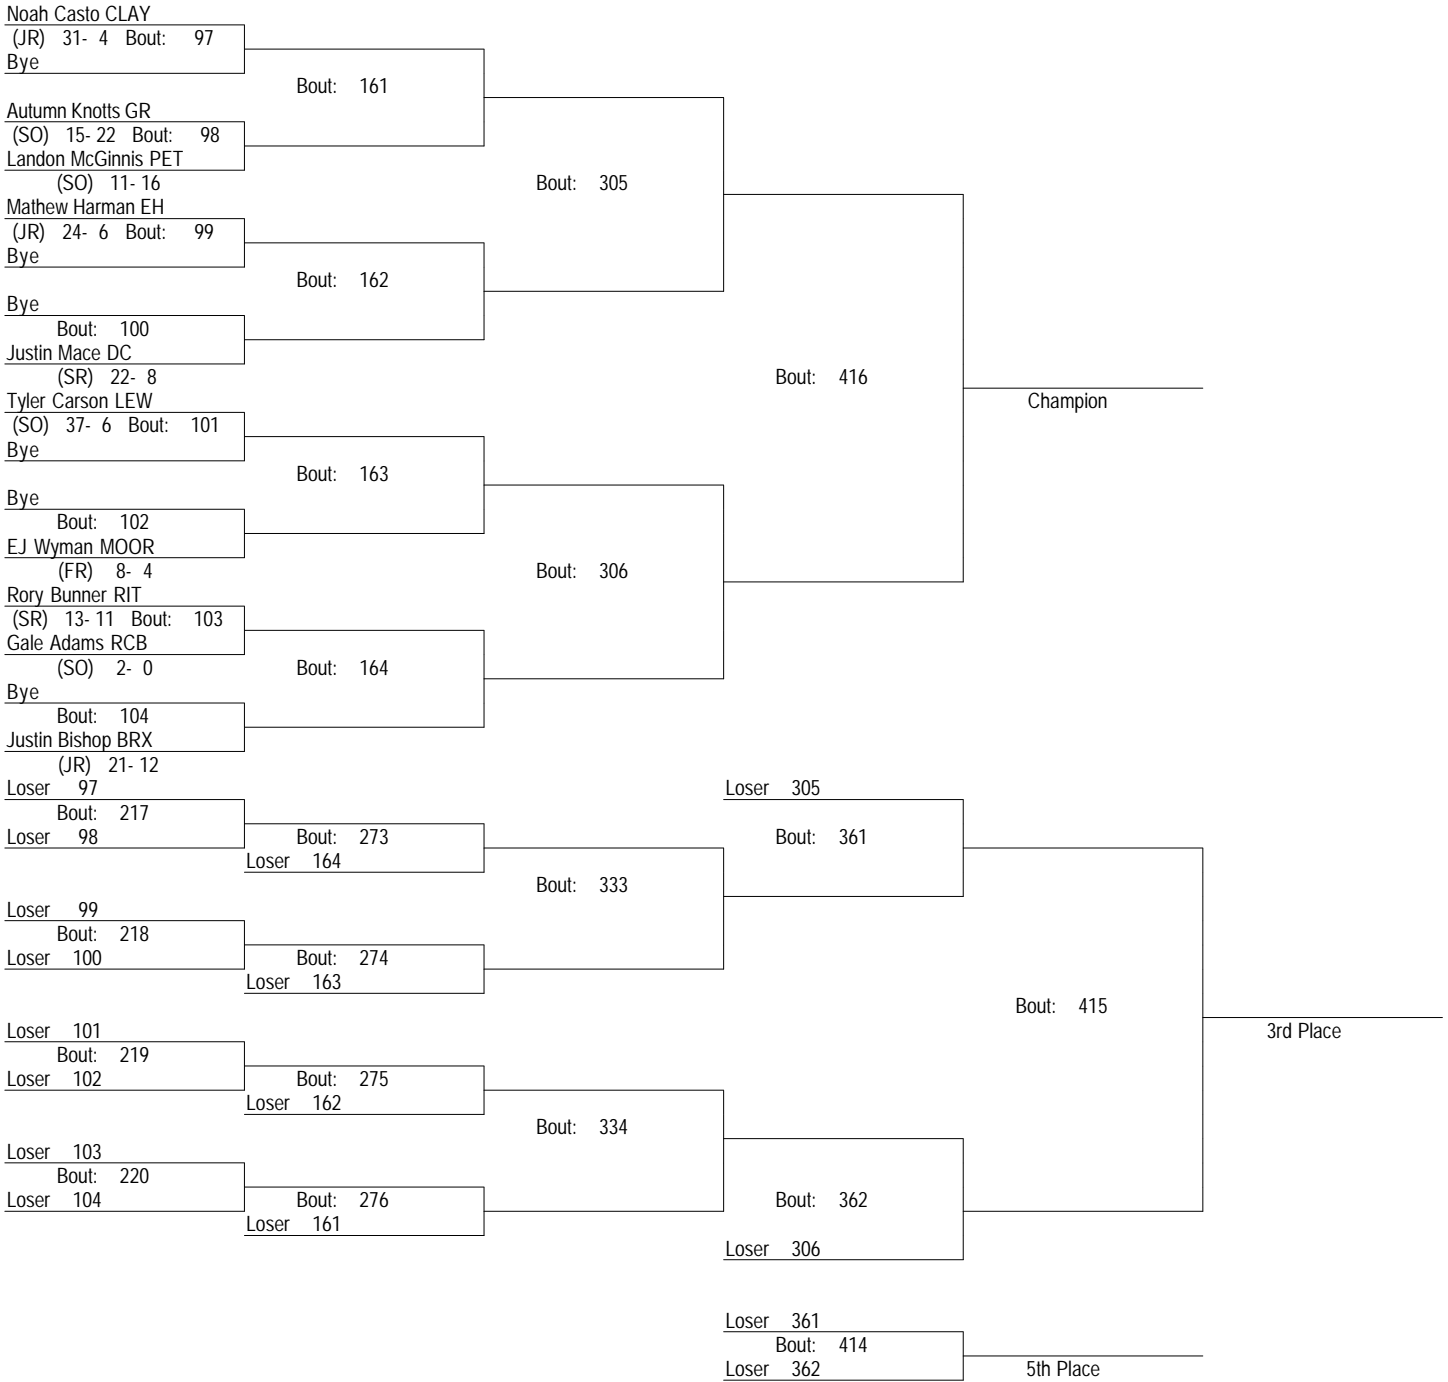

2022 Region II A/AA Wrestling Tournament

February 18-19, 2022

106

2022 Region II A/AA Wrestling Tournament

February 18-19, 2022

113

2022 Region II A/AA Wrestling Tournament

February 18-19, 2022

February 18-19, 2022

138

2022 Region II A/AA Wrestling Tournament

February 18-19, 2022

145

2022 Region II A/AA Wrestling Tournament

February 18-19, 2022

152

2022 Region II A/AA Wrestling Tournament

February 18-19, 2022

160

2022 Region II A/AA Wrestling Tournament

February 18-19, 2022

170

2022 Region II A/AA Wrestling Tournament

February 18-19, 2022

182

2022 Region II A/AA Wrestling Tournament

February 18-19, 2022

195

2022 Region II A/AA Wrestling Tournament

February 18-19, 2022

220

2022 Region II A/AA Wrestling Tournament