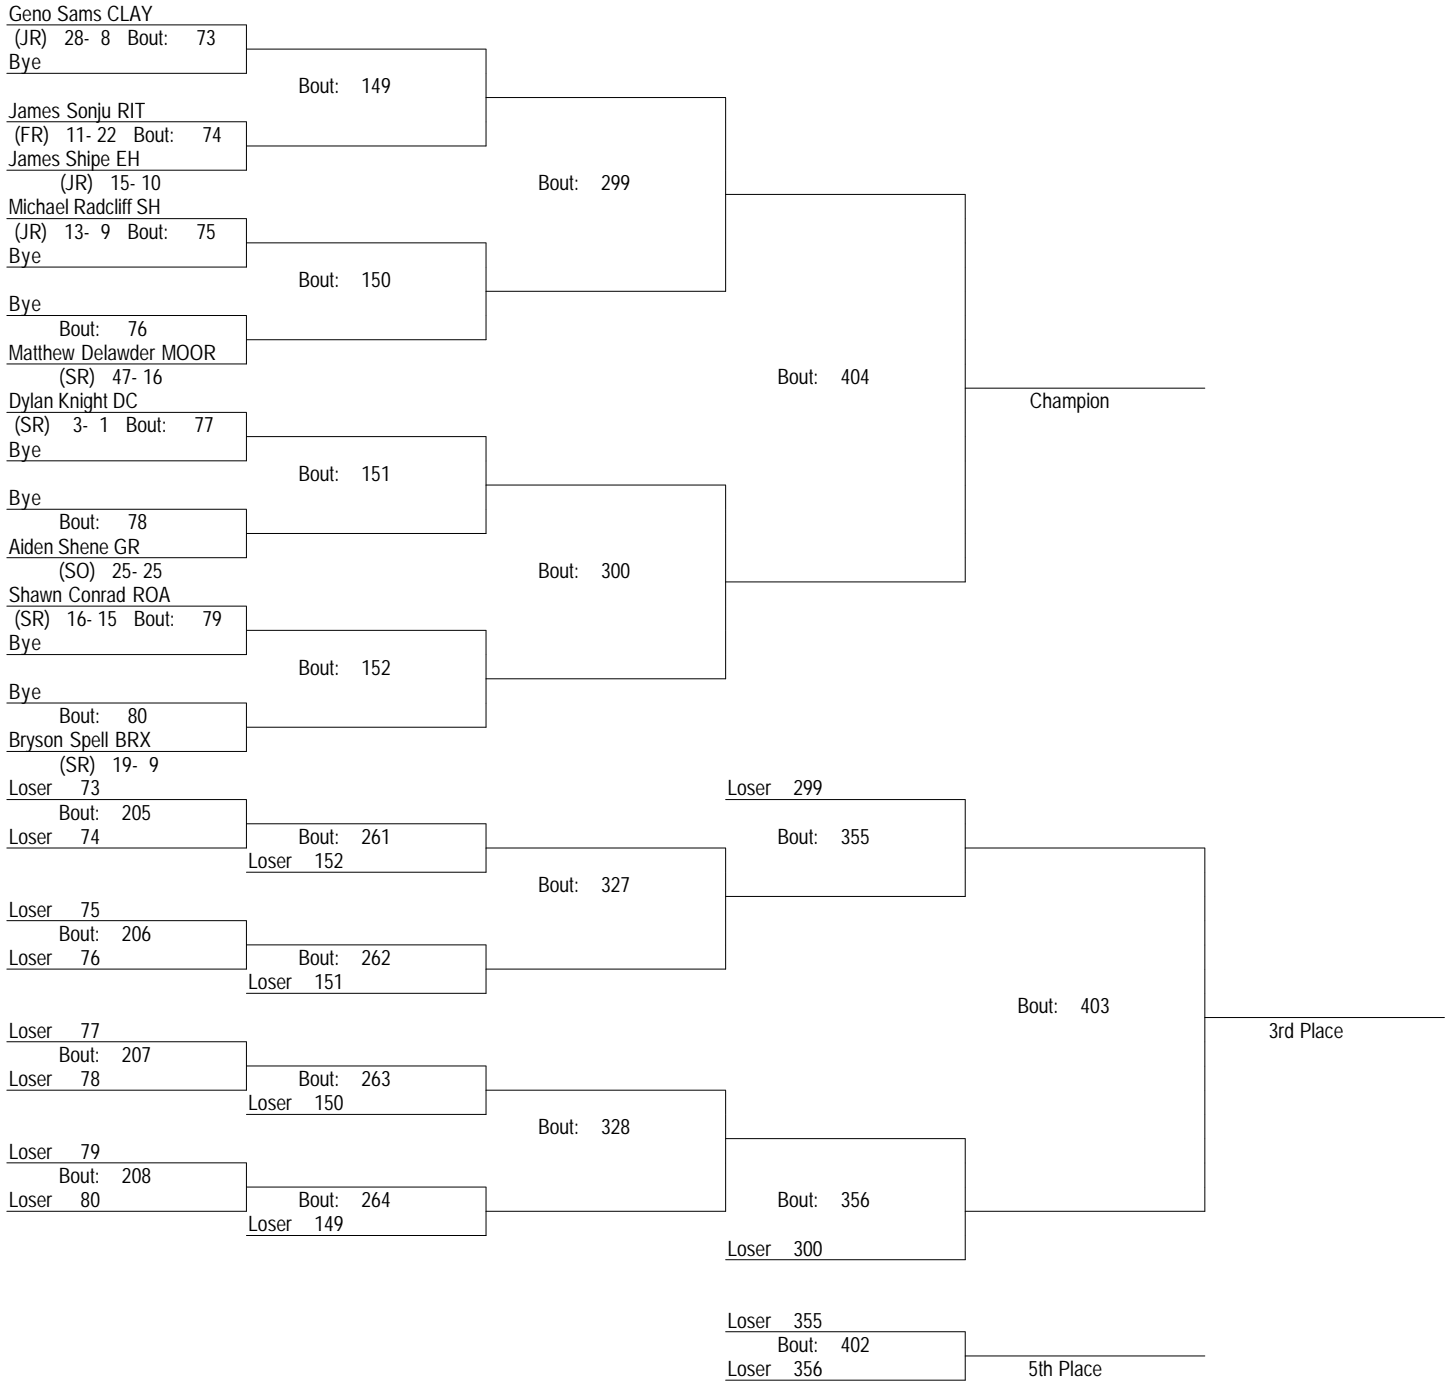

2022 Region II A/AA Wrestling Tournament

February 18-19, 2022

106

2022 Region II A/AA Wrestling Tournament

February 18-19, 2022

113

2022 Region II A/AA Wrestling Tournament

February 18-19, 2022

February 18-19, 2022

138

2022 Region II A/AA Wrestling Tournament

February 18-19, 2022

145

2022 Region II A/AA Wrestling Tournament

February 18-19, 2022

152

2022 Region II A/AA Wrestling Tournament

February 18-19, 2022

160

2022 Region II A/AA Wrestling Tournament

February 18-19, 2022

170

2022 Region II A/AA Wrestling Tournament

February 18-19, 2022

182

2022 Region II A/AA Wrestling Tournament

February 18-19, 2022

195

2022 Region II A/AA Wrestling Tournament

February 18-19, 2022

220

2022 Region II A/AA Wrestling Tournament