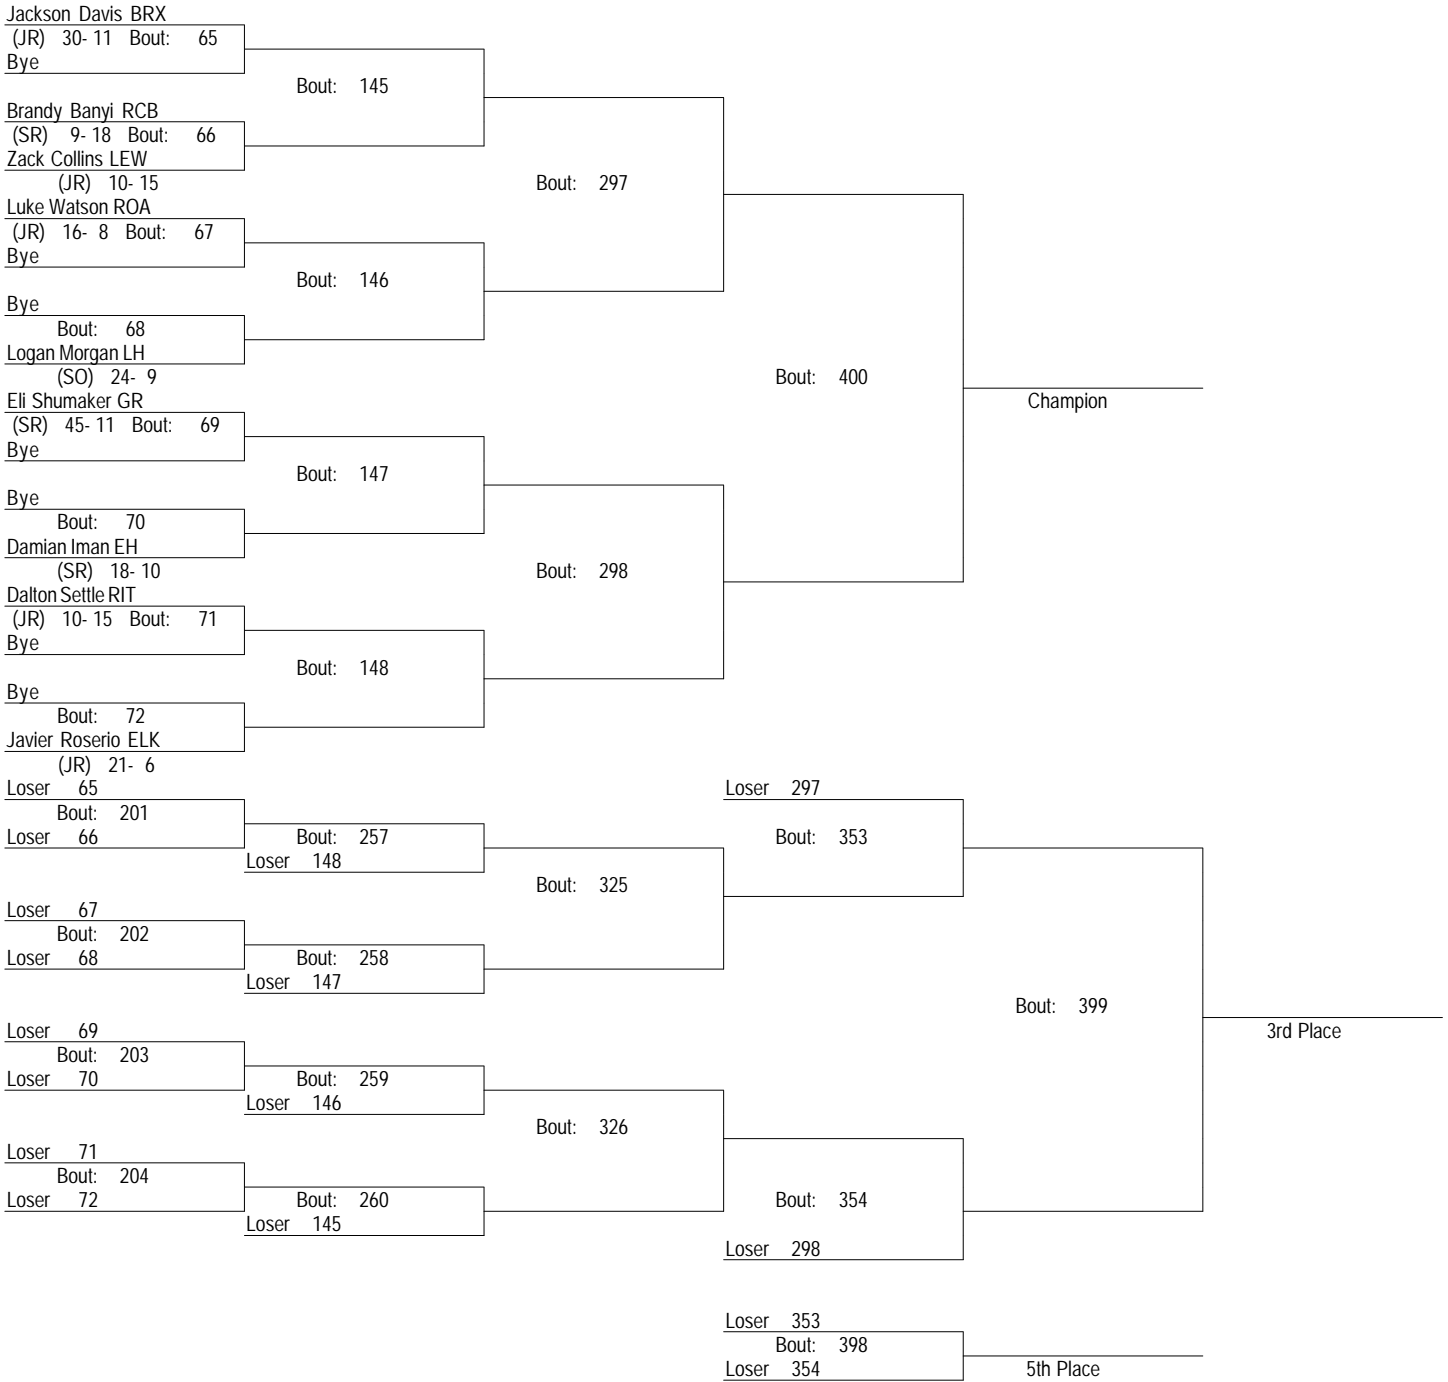

2022 Region II A/AA Wrestling Tournament

February 18-19, 2022

106

2022 Region II A/AA Wrestling Tournament

February 18-19, 2022

113

2022 Region II A/AA Wrestling Tournament

February 18-19, 2022

120

2022 Region II A/AA Wrestling Tournament

February 18-19, 2022

126

2022 Region II A/AA Wrestling Tournament

February 18-19, 2022

132

2022 Region II A/AA Wrestling Tournament

February 18-19, 2022

138

2022 Region II A/AA Wrestling Tournament

February 18-19, 2022

145

2022 Region II A/AA Wrestling Tournament

February 18-19, 2022

152

2022 Region II A/AA Wrestling Tournament

February 18-19, 2022

160

2022 Region II A/AA Wrestling Tournament

February 18-19, 2022

170

2022 Region II A/AA Wrestling Tournament

February 18-19, 2022