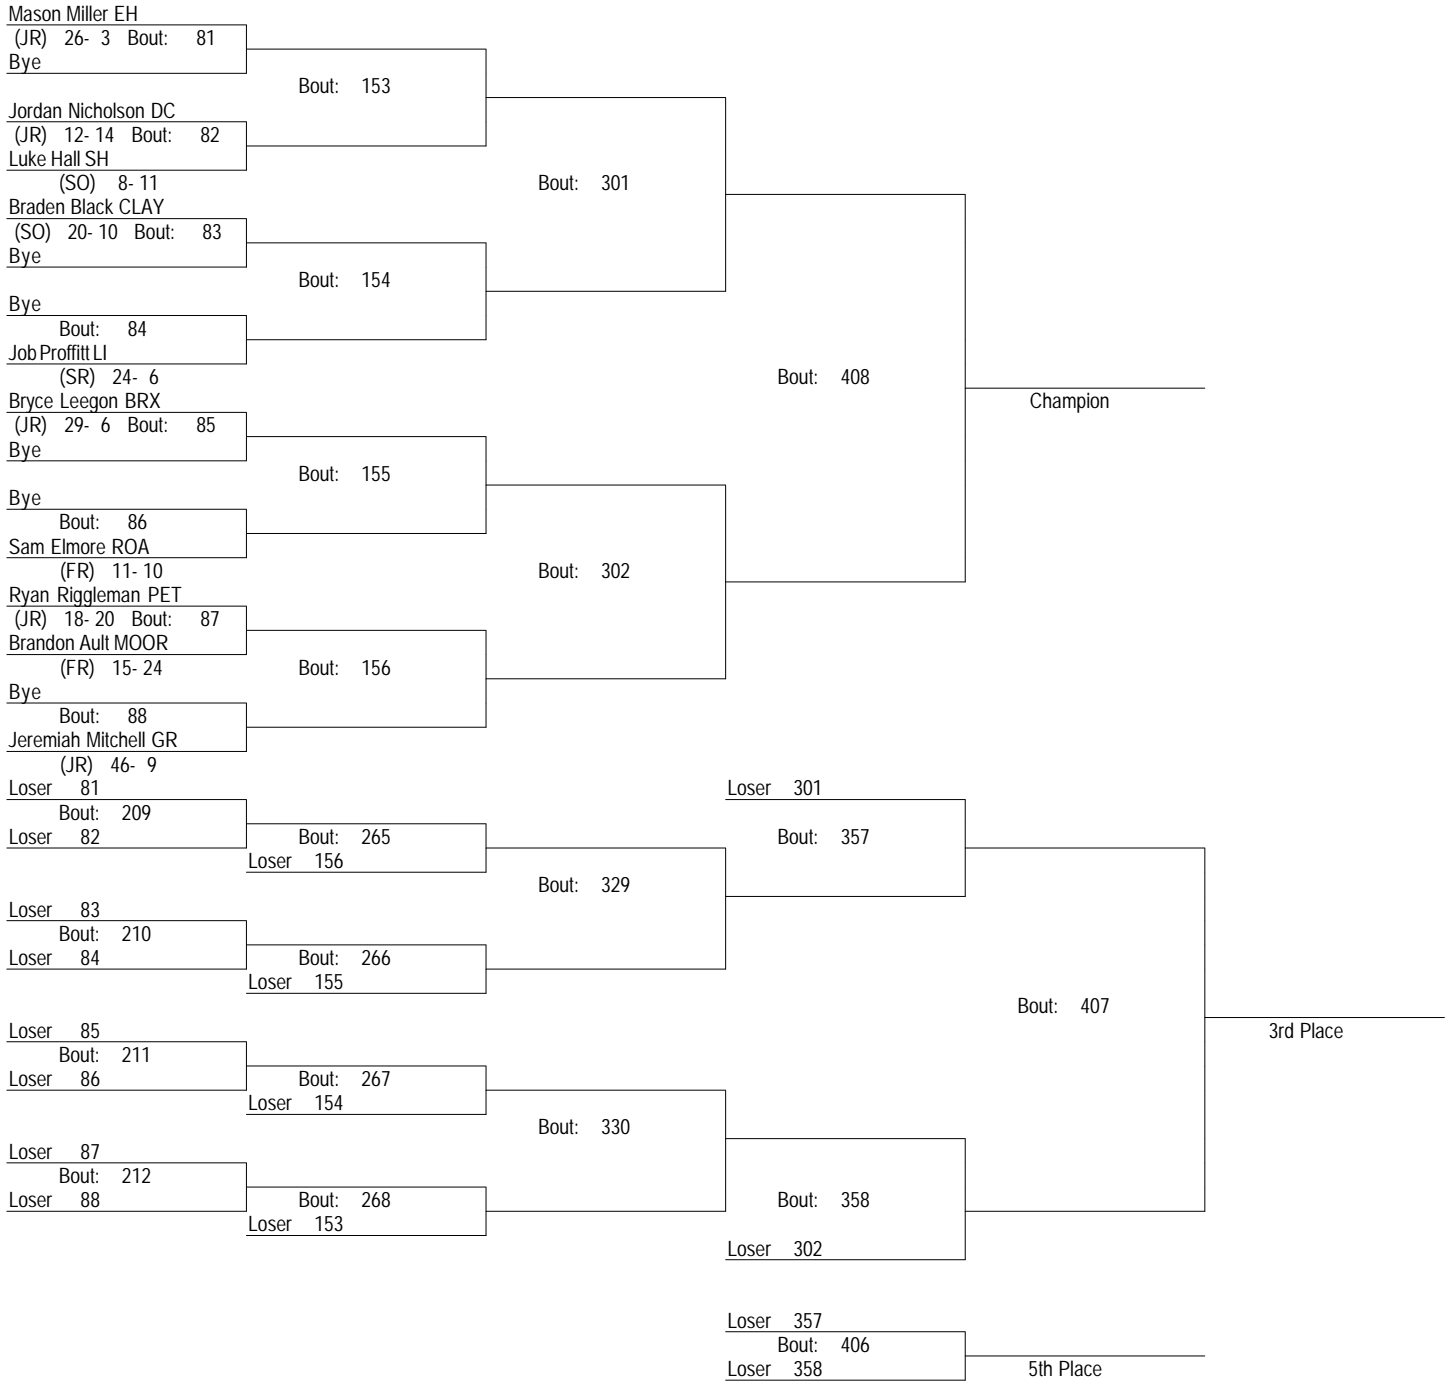

2022 Region II A/AA Wrestling Tournament

February 18-19, 2022

106

2022 Region II A/AA Wrestling Tournament

February 18-19, 2022

113

2022 Region II A/AA Wrestling Tournament

February 18-19, 2022

February 18-19, 2022

138

2022 Region II A/AA Wrestling Tournament

February 18-19, 2022

145

2022 Region II A/AA Wrestling Tournament

February 18-19, 2022

152

2022 Region II A/AA Wrestling Tournament

February 18-19, 2022

160

2022 Region II A/AA Wrestling Tournament

February 18-19, 2022

170

2022 Region II A/AA Wrestling Tournament

February 18-19, 2022

182

2022 Region II A/AA Wrestling Tournament

February 18-19, 2022

195

2022 Region II A/AA Wrestling Tournament

February 18-19, 2022

220

2022 Region II A/AA Wrestling Tournament