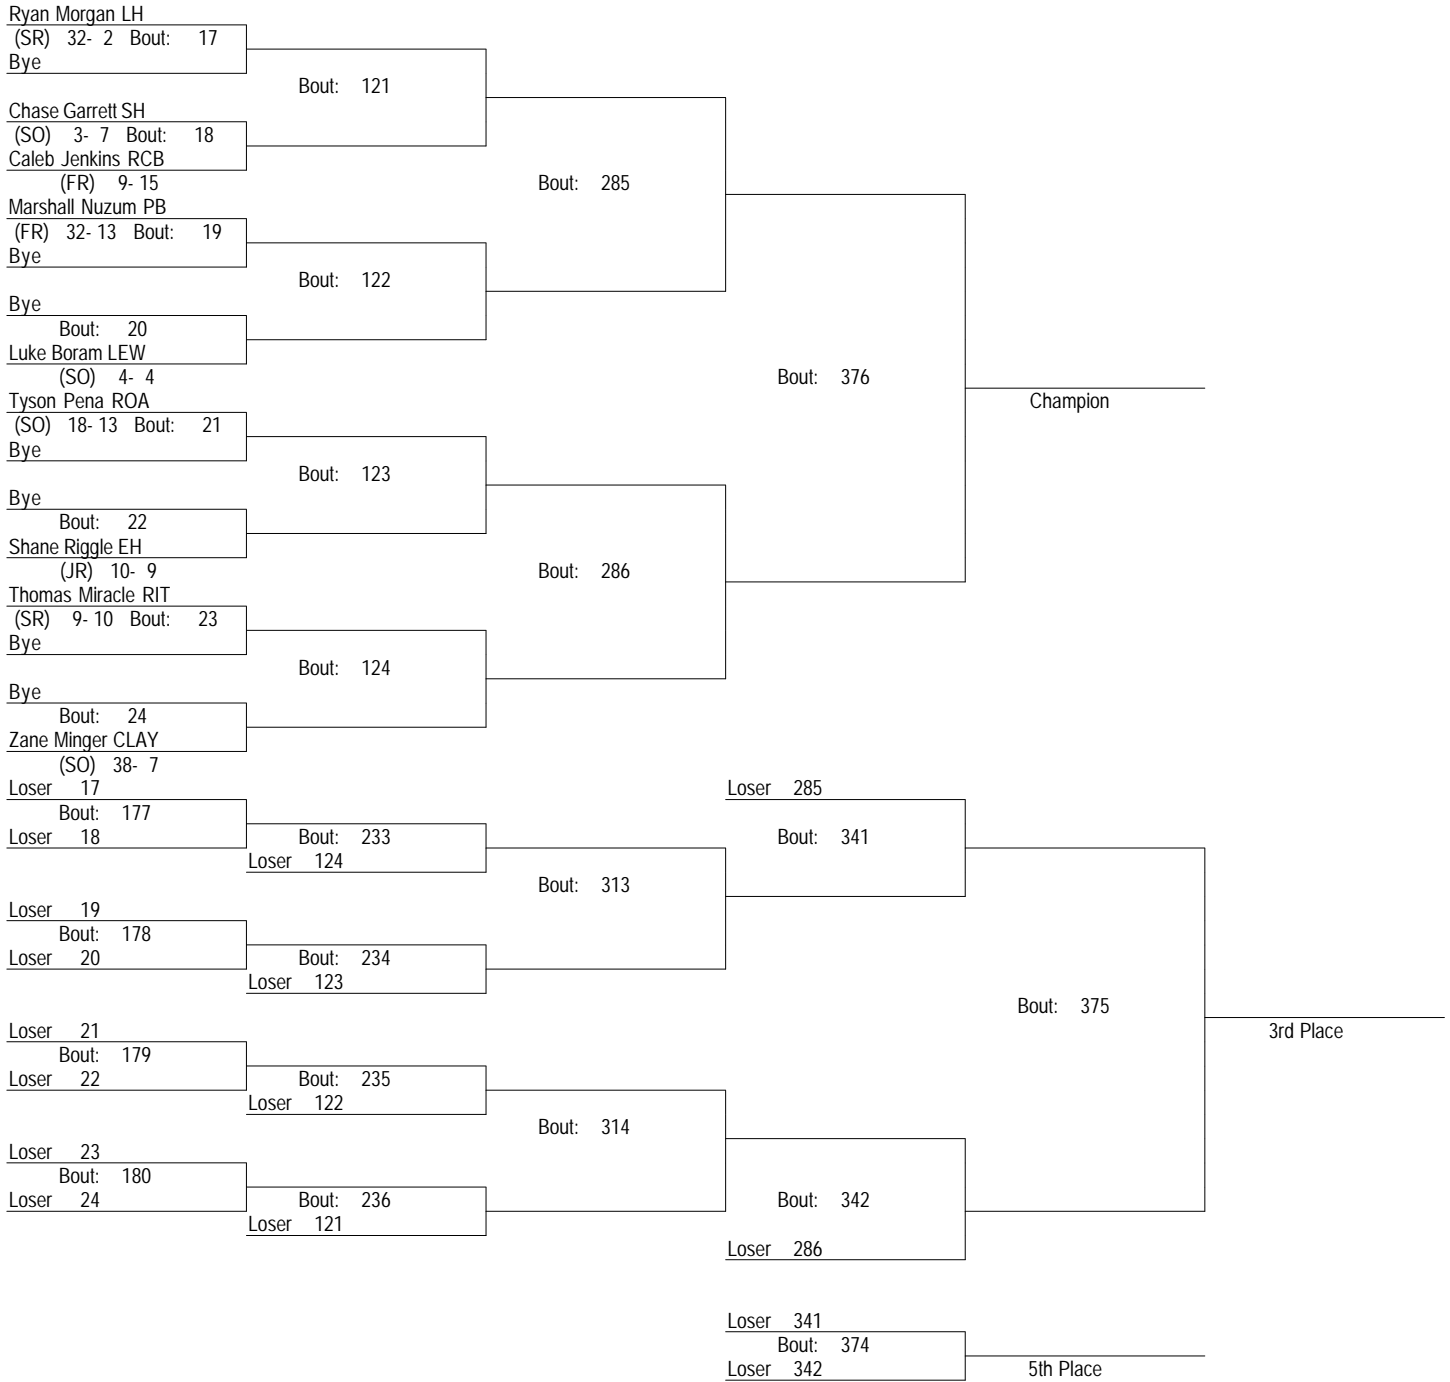

2022 Region II A/AA Wrestling Tournament

February 18-19, 2022

106

2022 Region II A/AA Wrestling Tournament

February 18-19, 2022

113

2022 Region II A/AA Wrestling Tournament

February 18-19, 2022

120

2022 Region II A/AA Wrestling Tournament

February 18-19, 2022

126

2022 Region II A/AA Wrestling Tournament

February 18-19, 2022

132

2022 Region II A/AA Wrestling Tournament

February 18-19, 2022

138

2022 Region II A/AA Wrestling Tournament

February 18-19, 2022

145

2022 Region II A/AA Wrestling Tournament

February 18-19, 2022

152

2022 Region II A/AA Wrestling Tournament

February 18-19, 2022

160

2022 Region II A/AA Wrestling Tournament

February 18-19, 2022

170

2022 Region II A/AA Wrestling Tournament

February 18-19, 2022