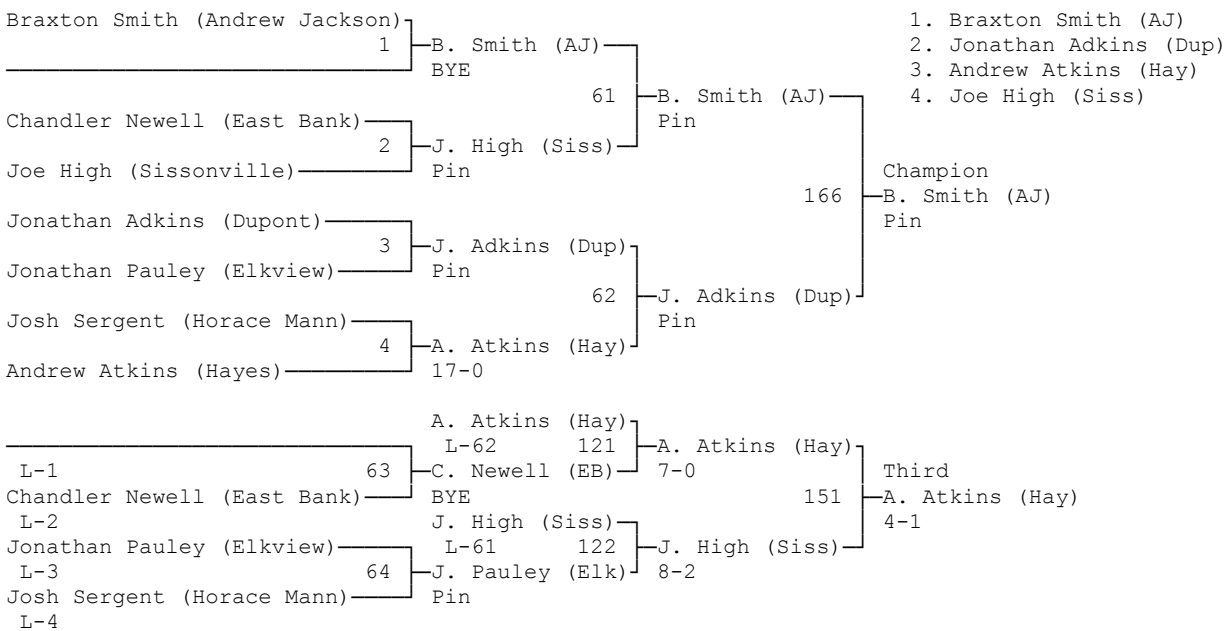

2017 Kanawha County Middle School Championship

Elkview Middle School

Jump to [Team scores](#)

| Jump to bracket: | | | |
|---------------------|---------------------|---------------------|---------------------|
| 78 | 84 | 90 | 95 |
| 102 | 110 | 116 | 123 |
| 128 | 135 | 145 | 155 |
| 171 | 190 | 285 | |

78 ([back to top](#))

84 (back to top)

90 (back to top)

95 (back to top)

102 [\(back to top\)](#)

110 [\(back to top\)](#)

116 (back to top)

123 (back to top)