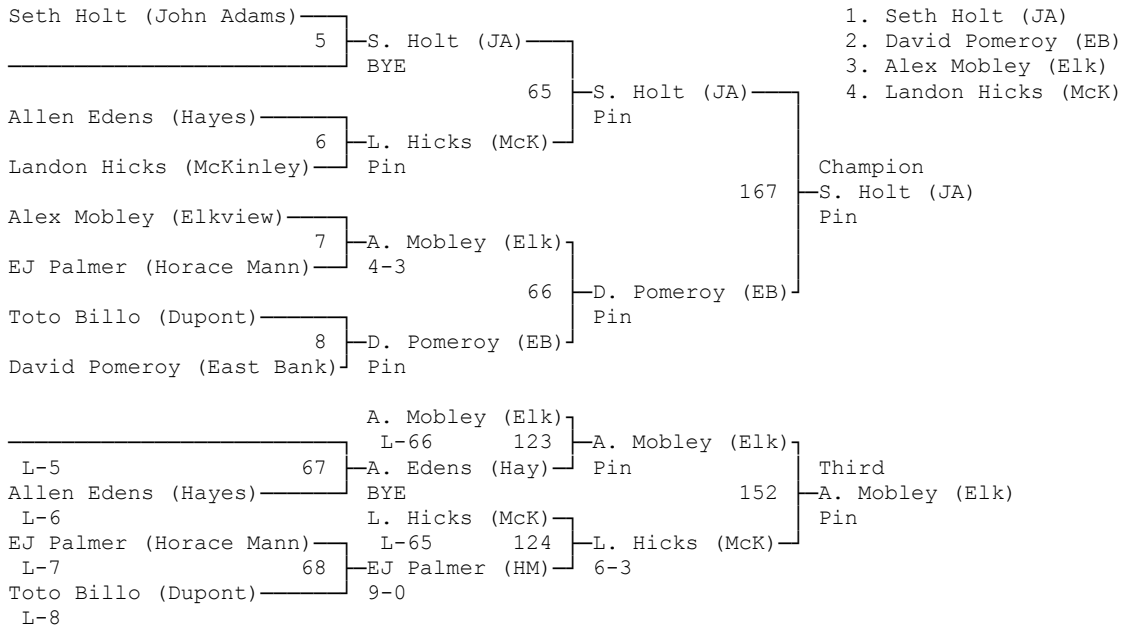

2017 Kanawha County Middle School Championship

Elkview Middle School

Jump to [Team scores](#)

| Jump to bracket: | | | |
|---------------------|---------------------|---------------------|---------------------|
| 78 | 84 | 90 | 95 |
| 102 | 110 | 116 | 123 |
| 128 | 135 | 145 | 155 |
| 171 | 190 | 285 | |

78 ([back to top](#))

84 (back to top)

90 (back to top)

95 (back to top)

102 [\(back to top\)](#)

110 [\(back to top\)](#)

116 (back to top)

123 (back to top)