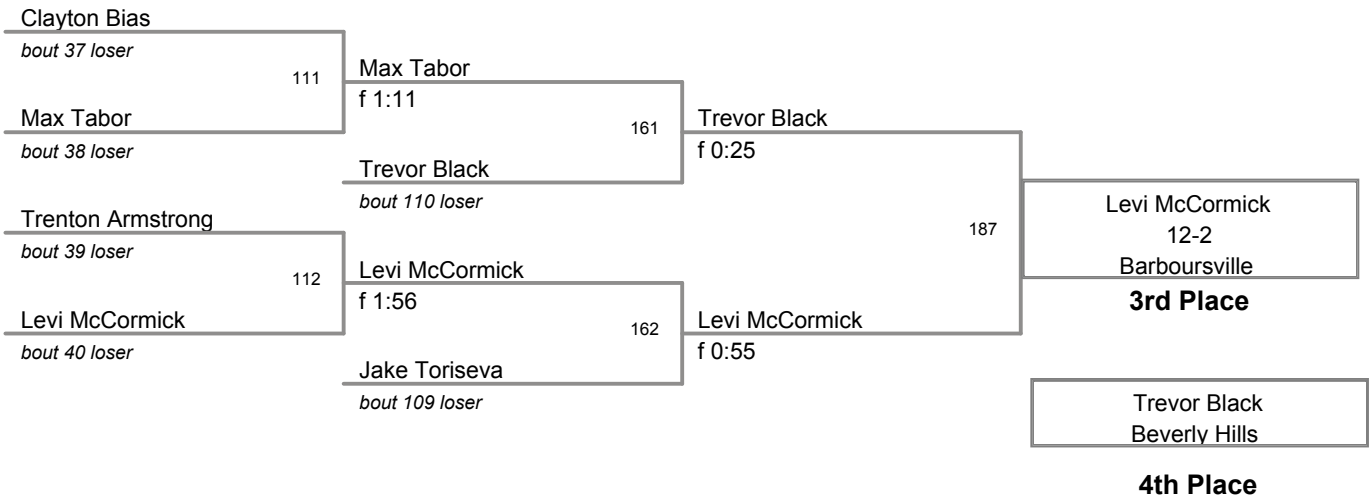

Cabell County 2011
Cabell County 2 Division

78 Lbs

**Cabell County 2011
Cabell County 2 Division**

84 Lbs

**Cabell County 2011
Cabell County 2 Division**

90 Lbs

Cabell County 2011
Cabell County 2 Division

95 Lbs