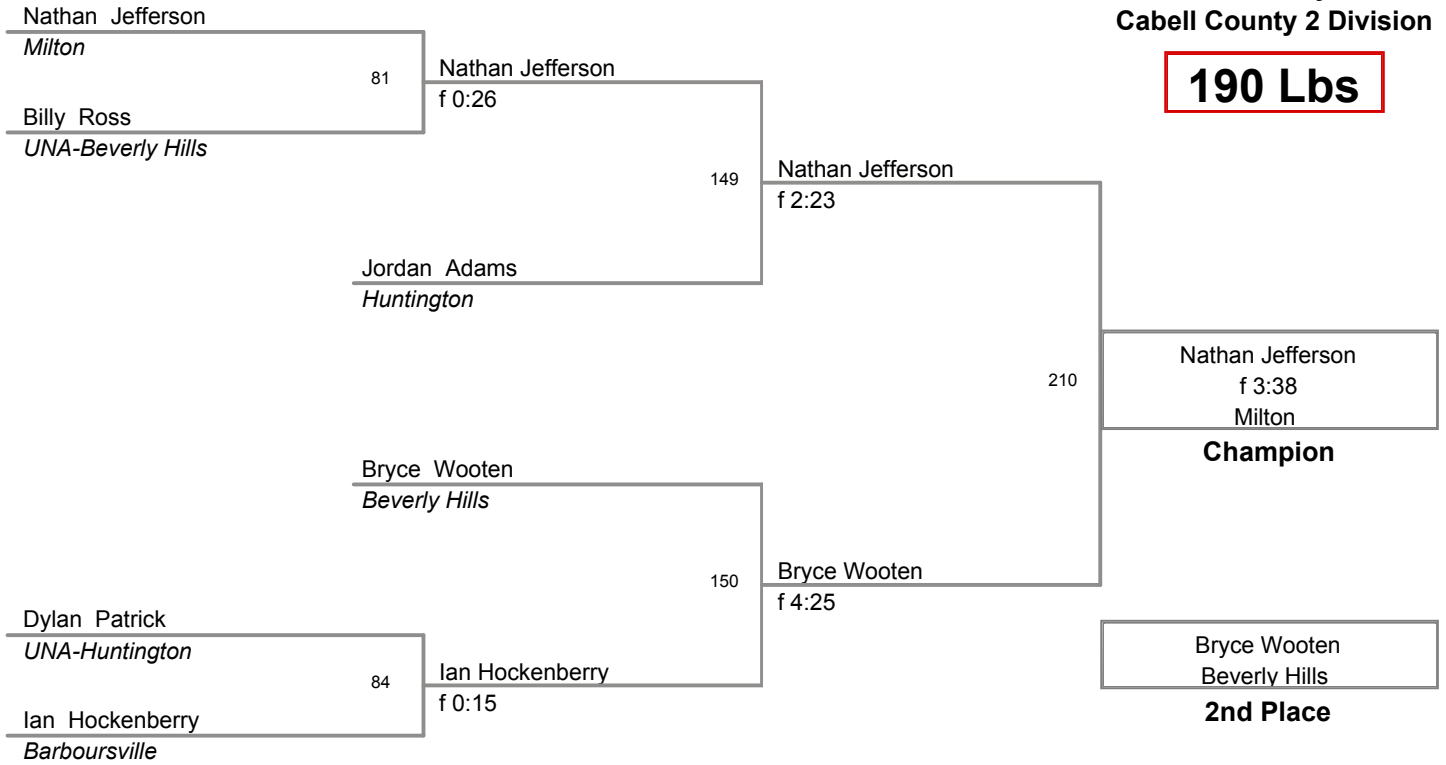

155 Lbs

**Cabell County 2011
Cabell County 2 Division**

171 Lbs

**Cabell County 2011
Cabell County 2 Division**

190 Lbs

**Cabell County 2011
Cabell County 2 Division**

285 Lbs