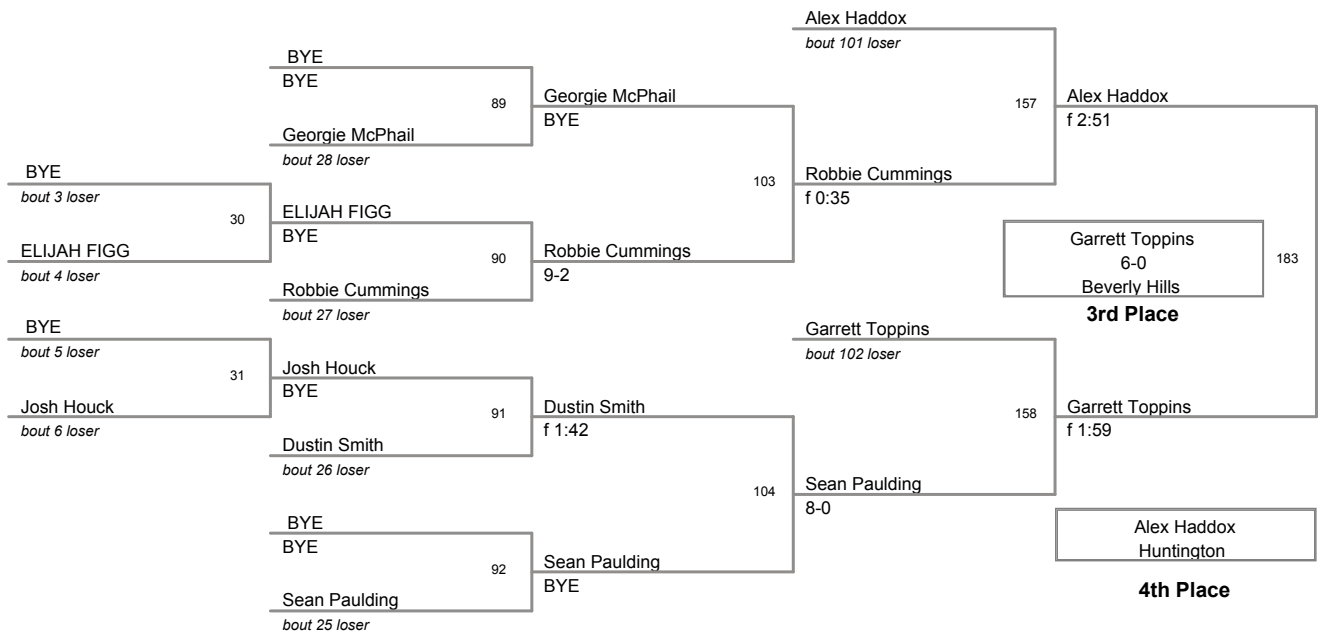

Cabell County 2011
Cabell County 2 Division

78 Lbs