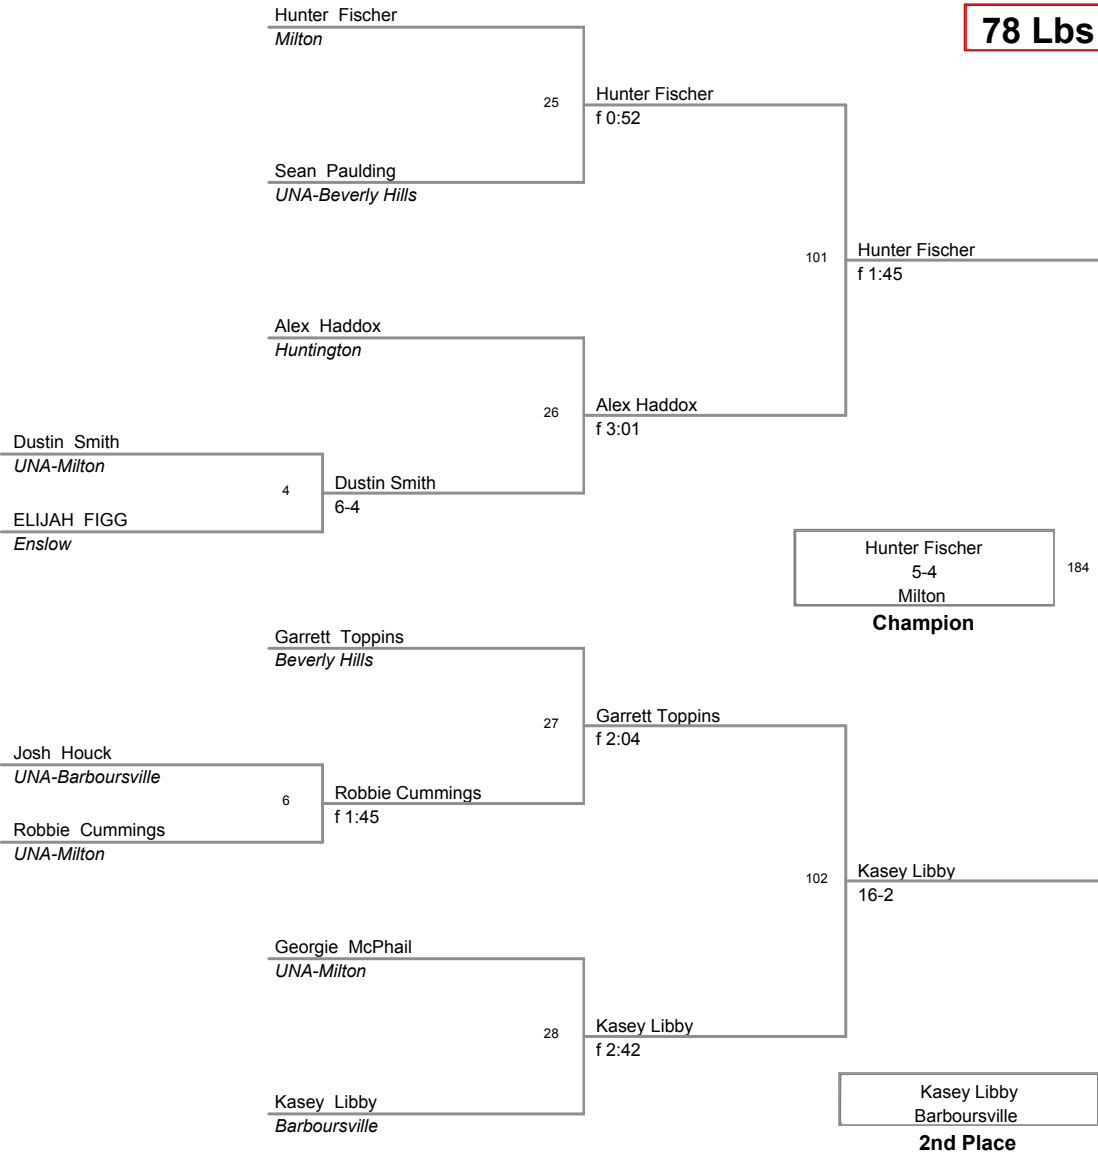

Cabell County 2011
Cabell County 2 Division

78 Lbs