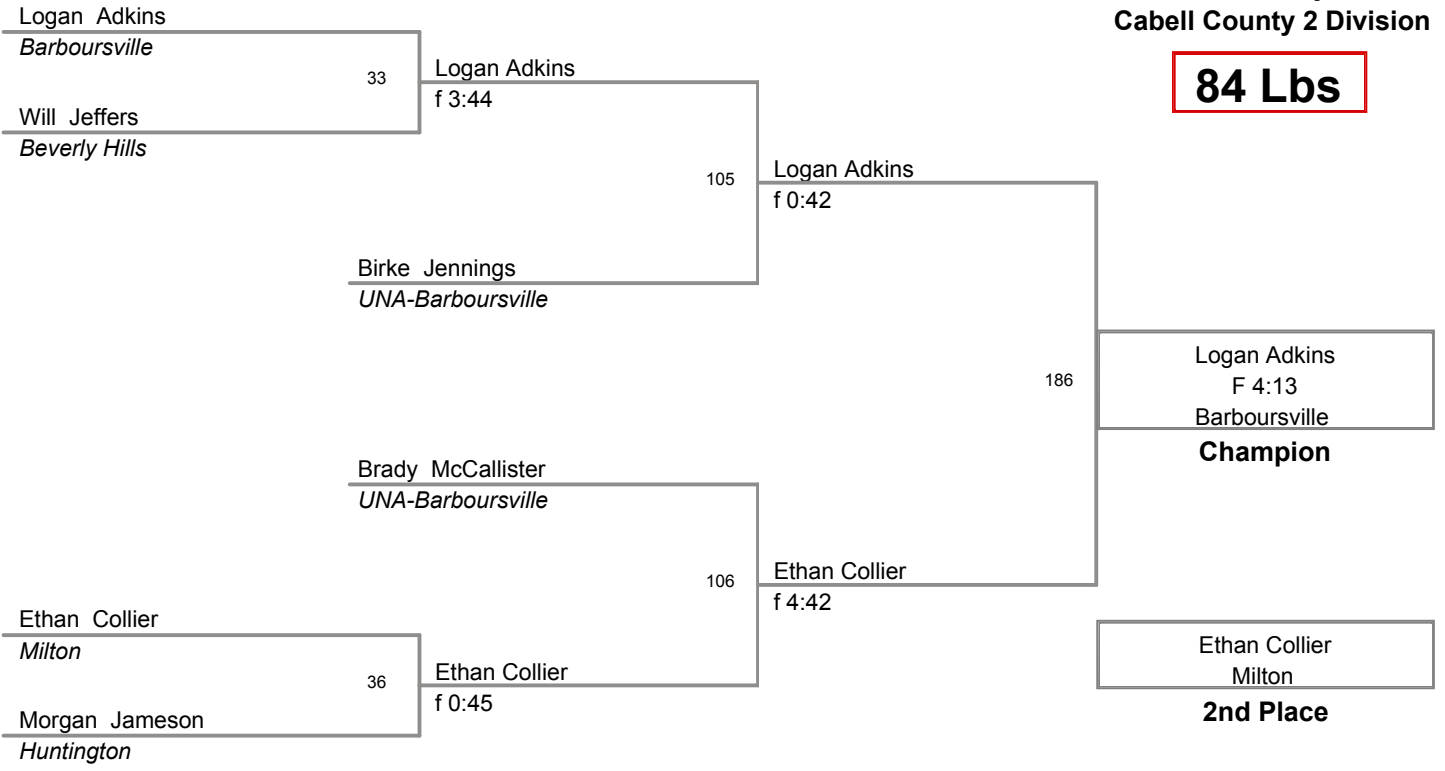

Cabell County 2011
Cabell County 2 Division

78 Lbs

**Cabell County 2011
Cabell County 2 Division**

84 Lbs

**Cabell County 2011
Cabell County 2 Division**

90 Lbs

Cabell County 2011
Cabell County 2 Division

95 Lbs