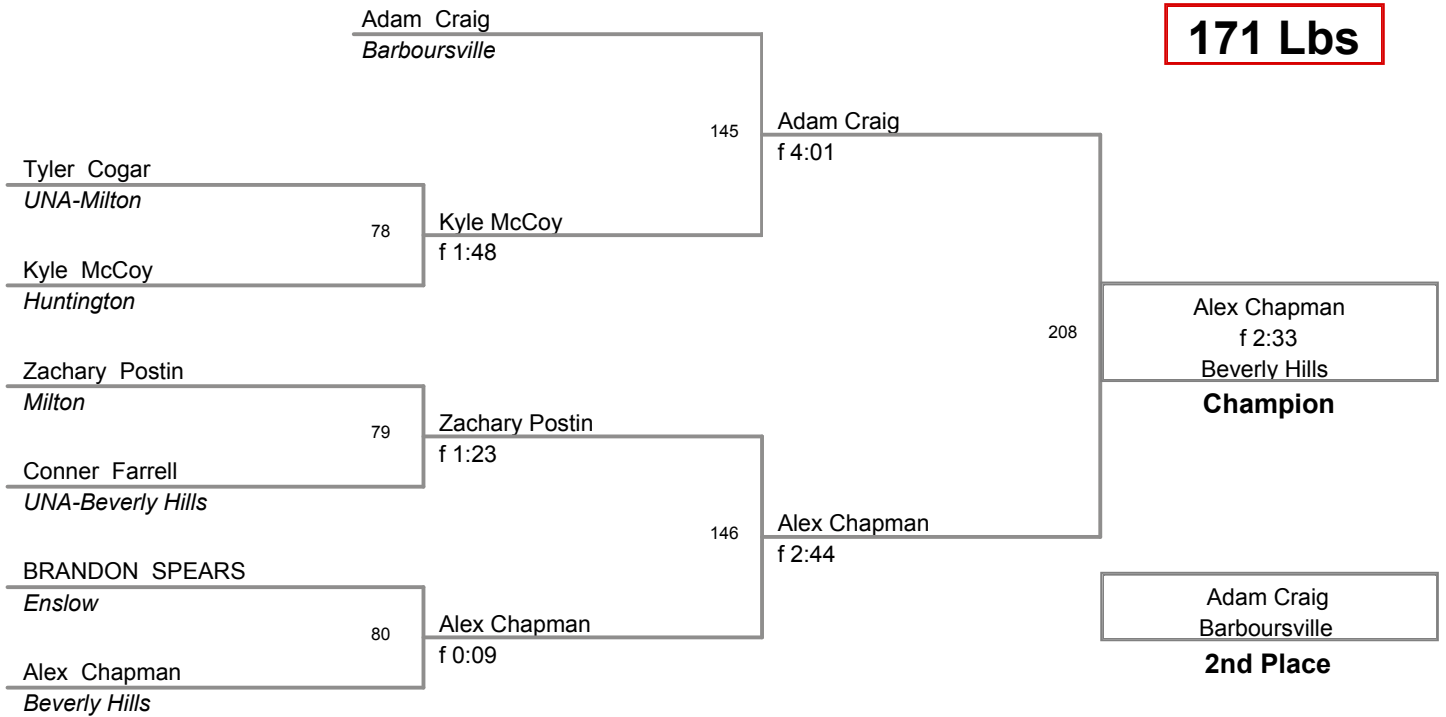

**Cabell County 2011
Cabell County 2 Division**

171 Lbs