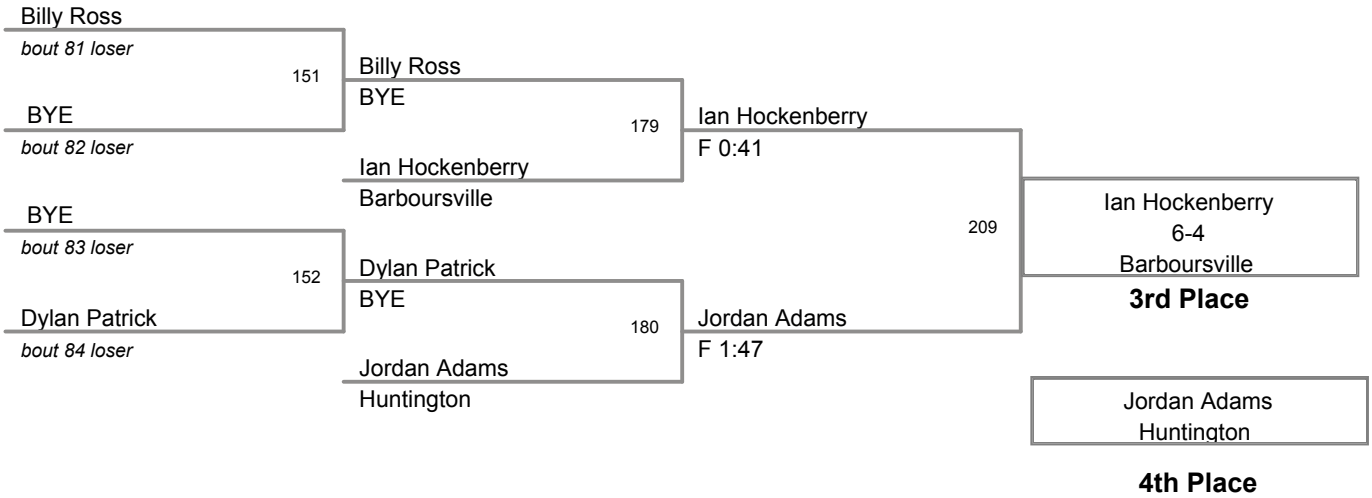

155 Lbs

**Cabell County 2011
Cabell County 2 Division**

171 Lbs

**Cabell County 2011
Cabell County 2 Division**

190 Lbs

**Cabell County 2011
Cabell County 2 Division**

285 Lbs