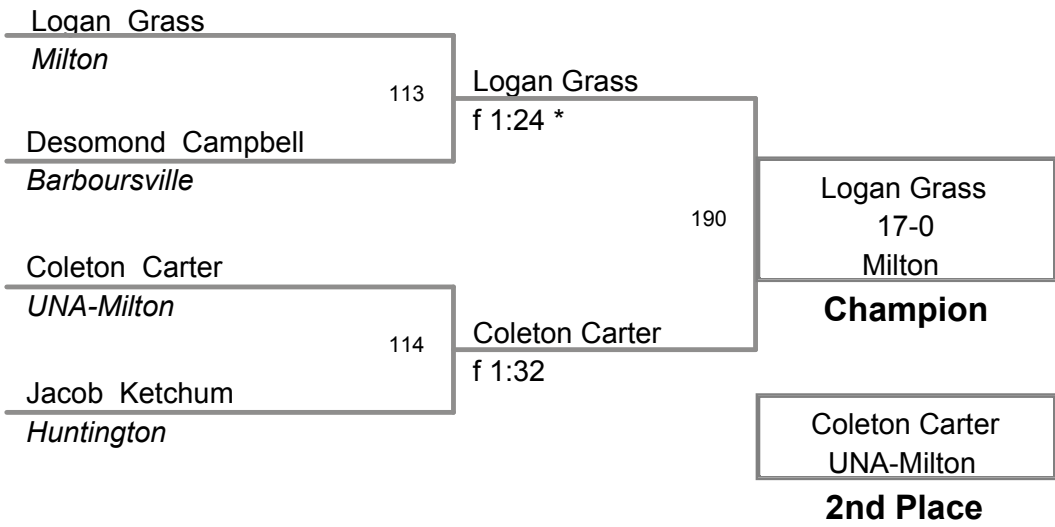

Cabell County 2011
Cabell County 2 Division

78 Lbs

**Cabell County 2011
Cabell County 2 Division**

84 Lbs

**Cabell County 2011
Cabell County 2 Division**

90 Lbs

Cabell County 2011
Cabell County 2 Division

95 Lbs