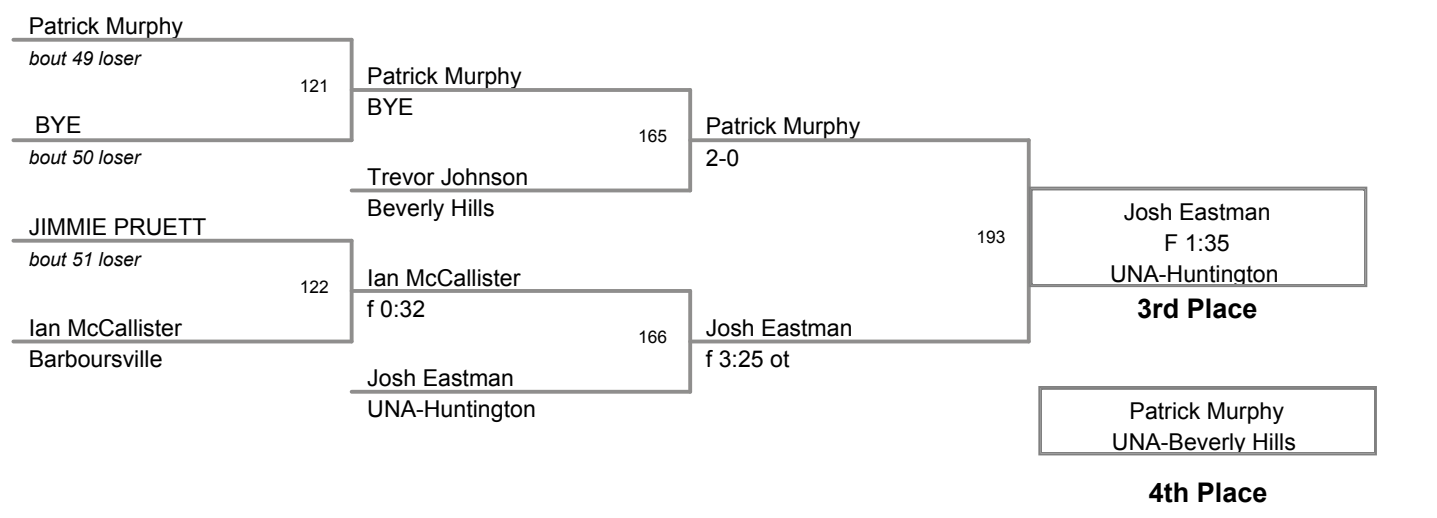

**Cabell County 2011
Cabell County 2 Division**

110 Lbs