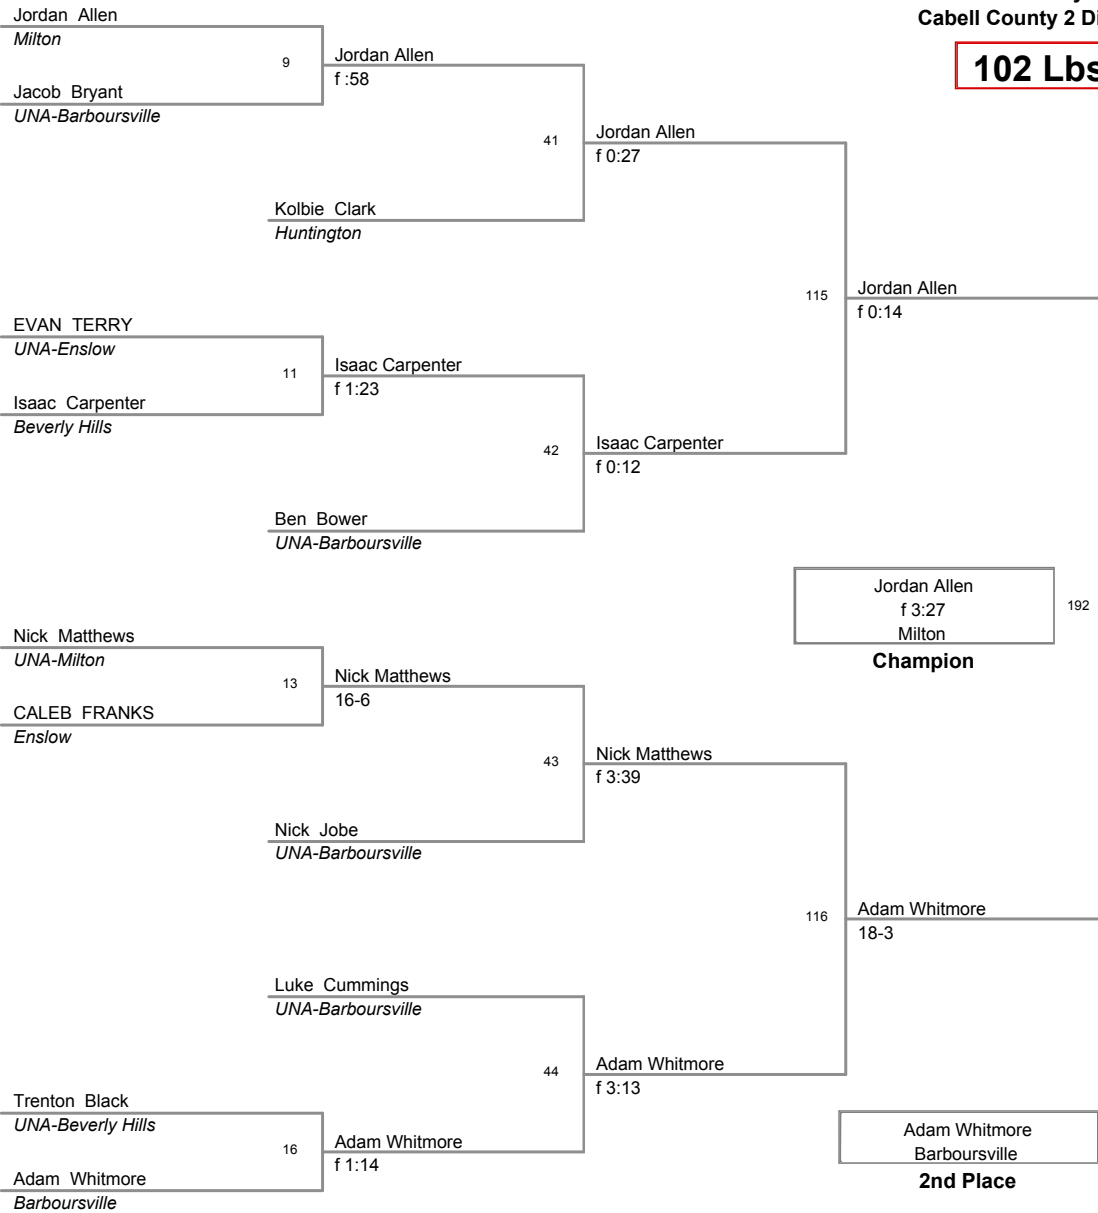

Cabell County 2011
Cabell County 2 Division

102 Lbs