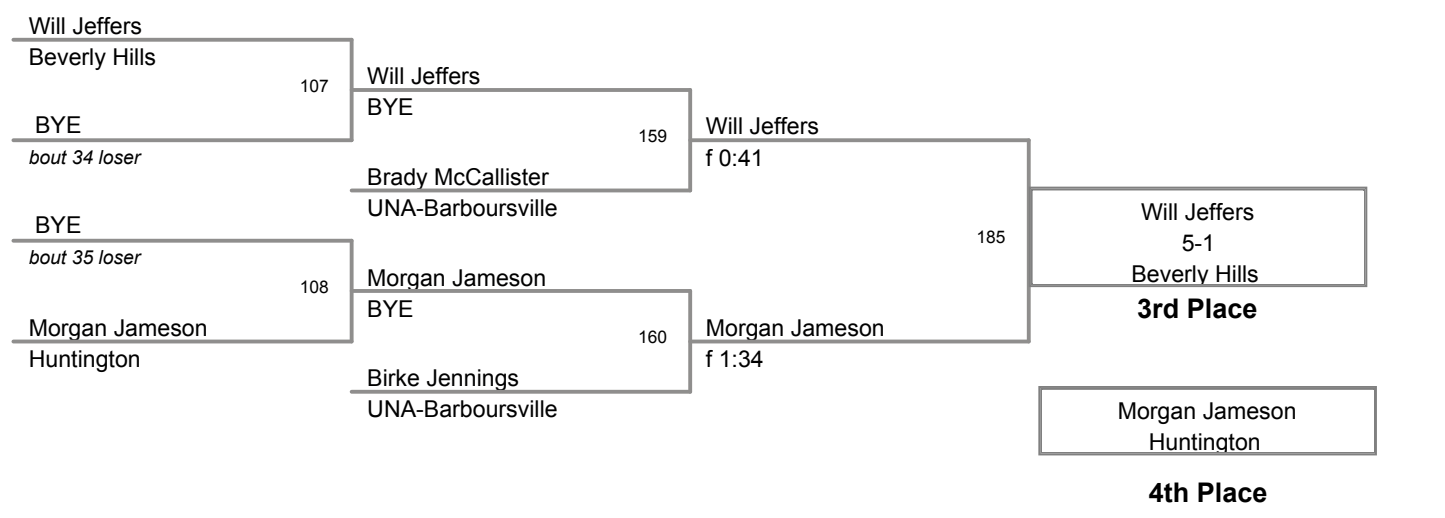

**Cabell County 2011
Cabell County 2 Division**

84 Lbs