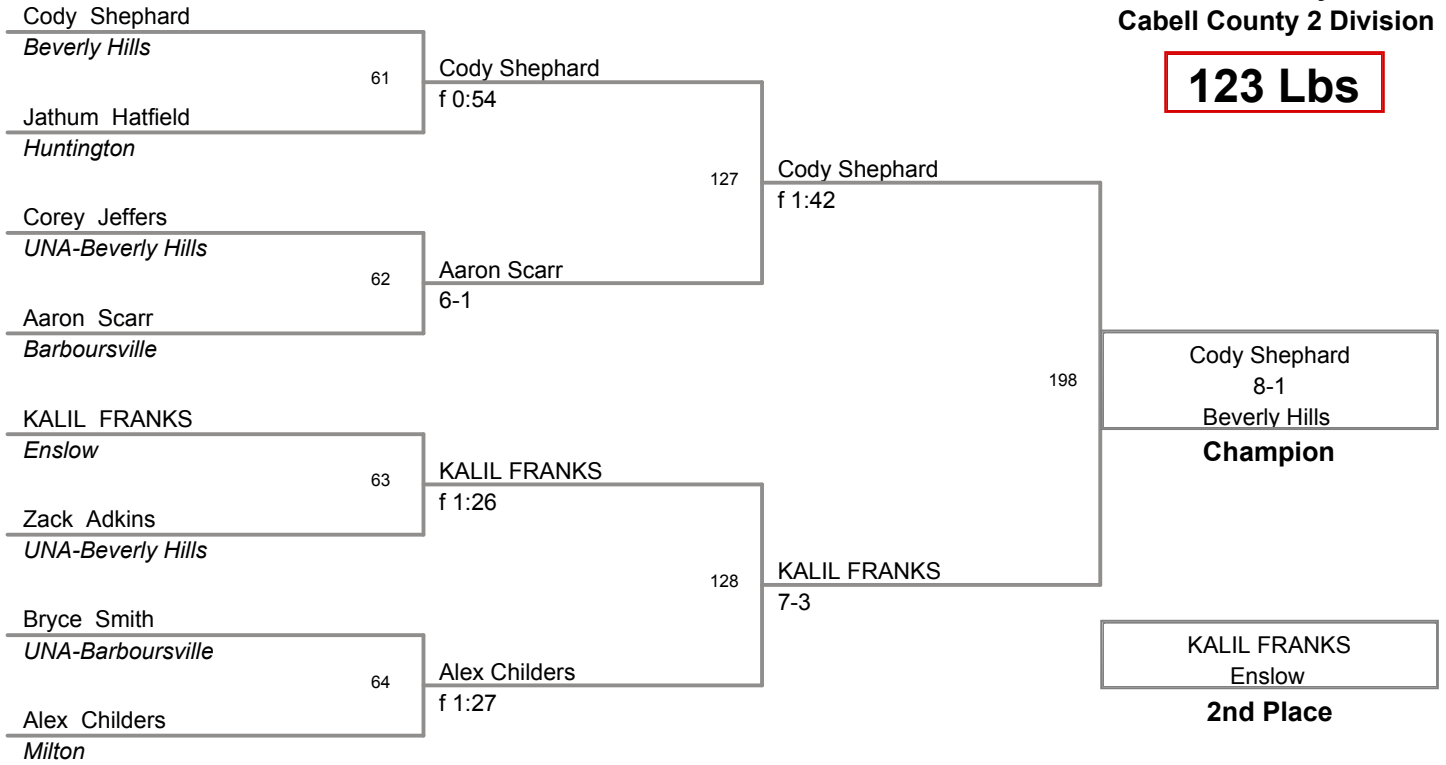

**Cabell County 2011
Cabell County 2 Division**

123 Lbs