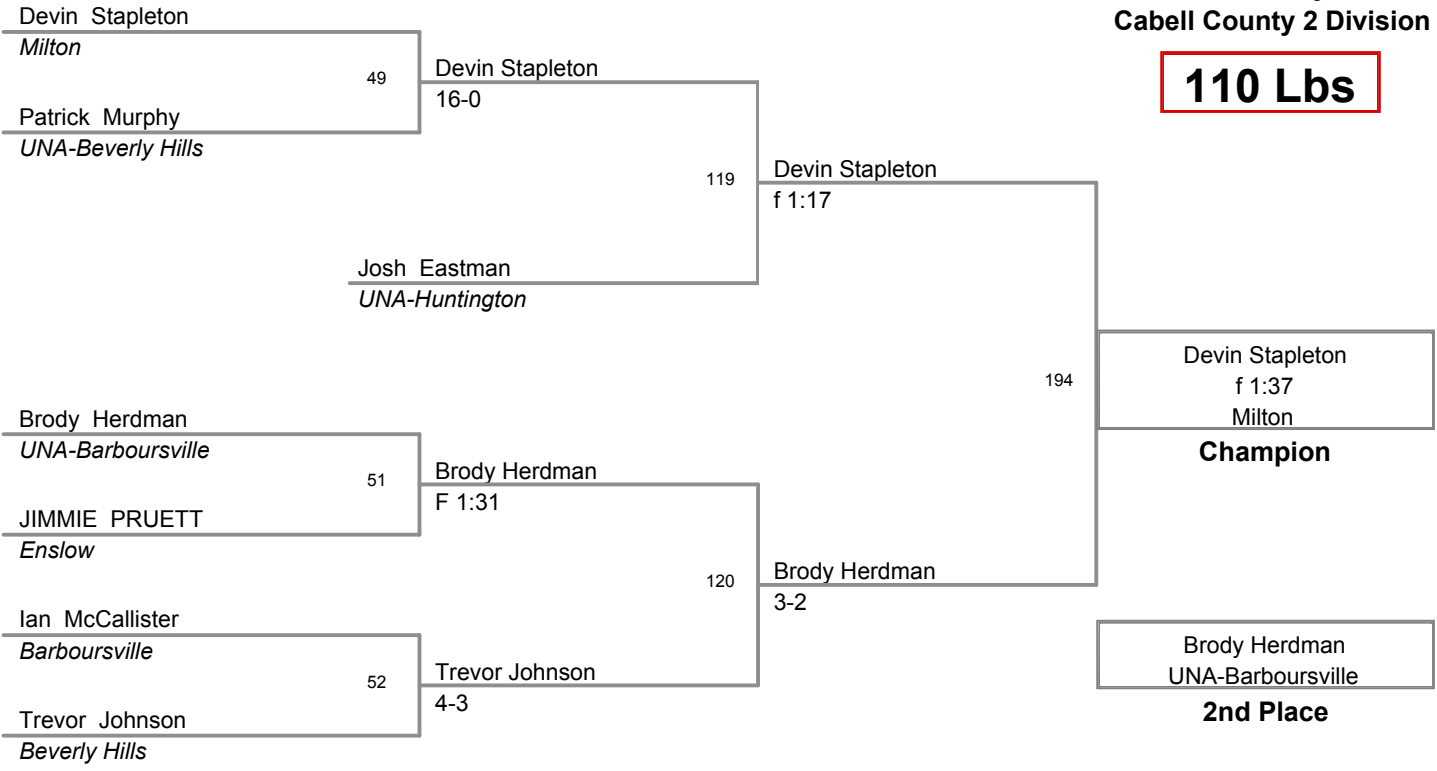

**Cabell County 2011
Cabell County 2 Division**

110 Lbs