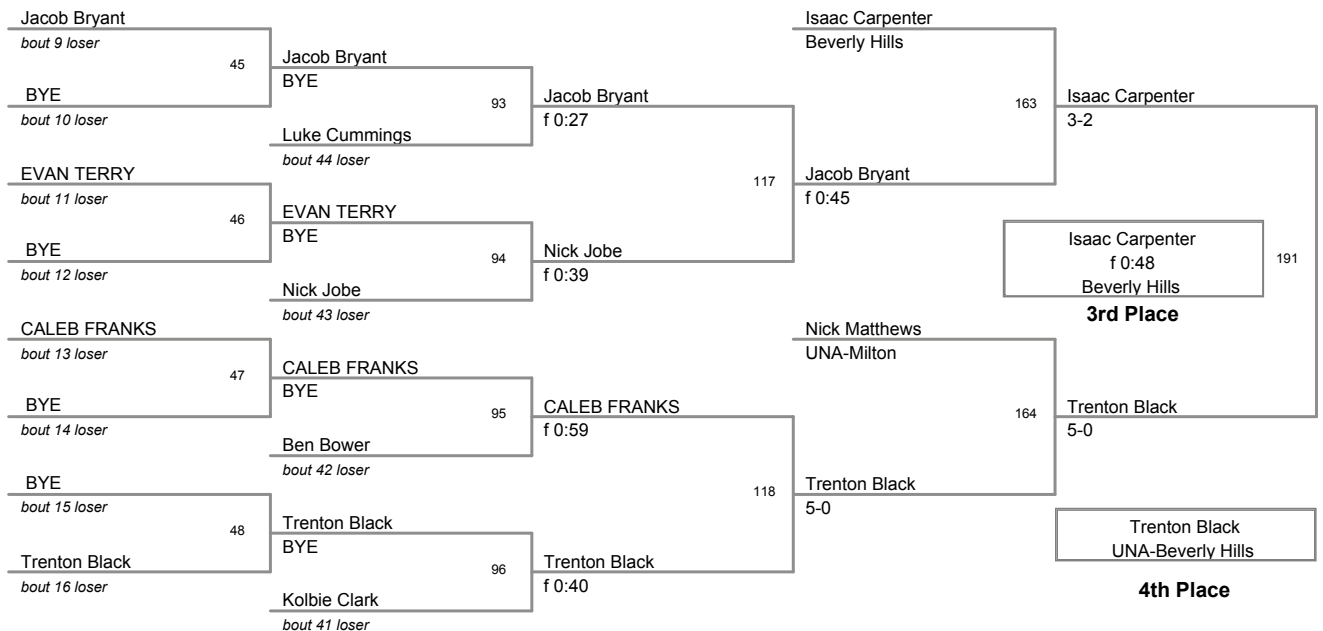

Cabell County 2011
Cabell County 2 Division

102 Lbs