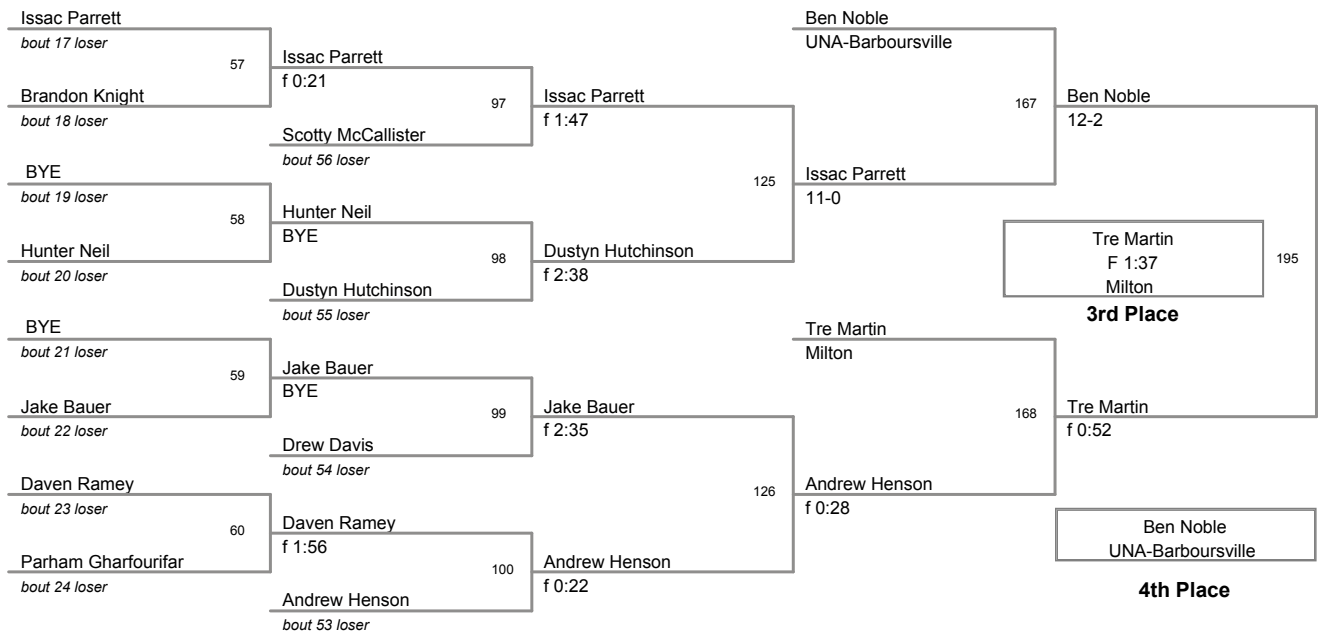

Cabell County 2011
Cabell County 2 Division

102 Lbs

**Cabell County 2011
Cabell County 2 Division**

110 Lbs

Cabell County 2011
Cabell County 2 Division

116 Lbs

**Cabell County 2011
Cabell County 2 Division**