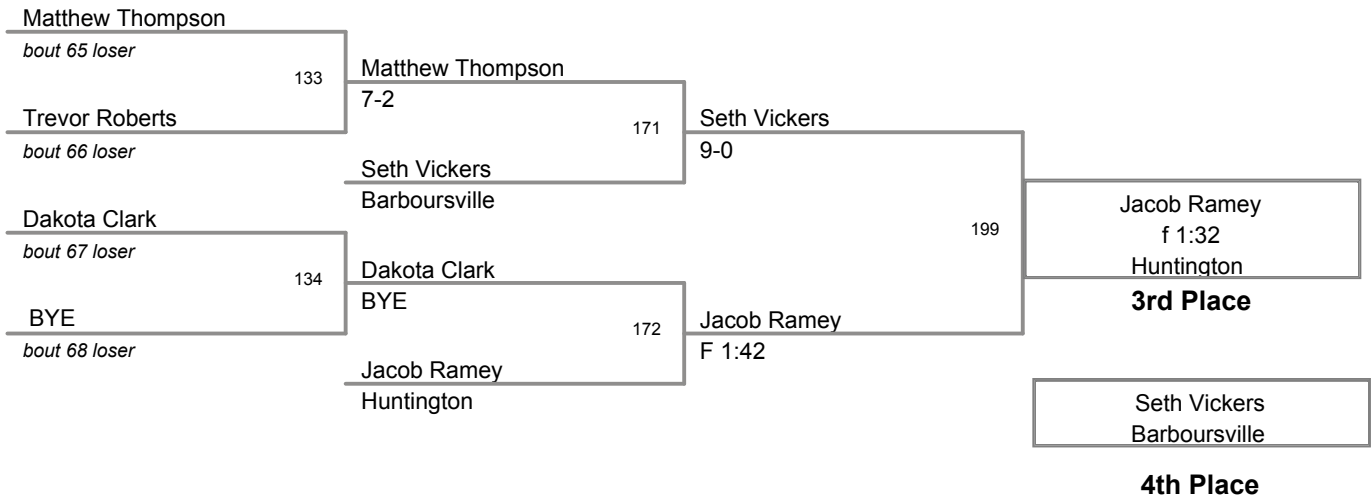

**Cabell County 2011
Cabell County 2 Division**

128 Lbs