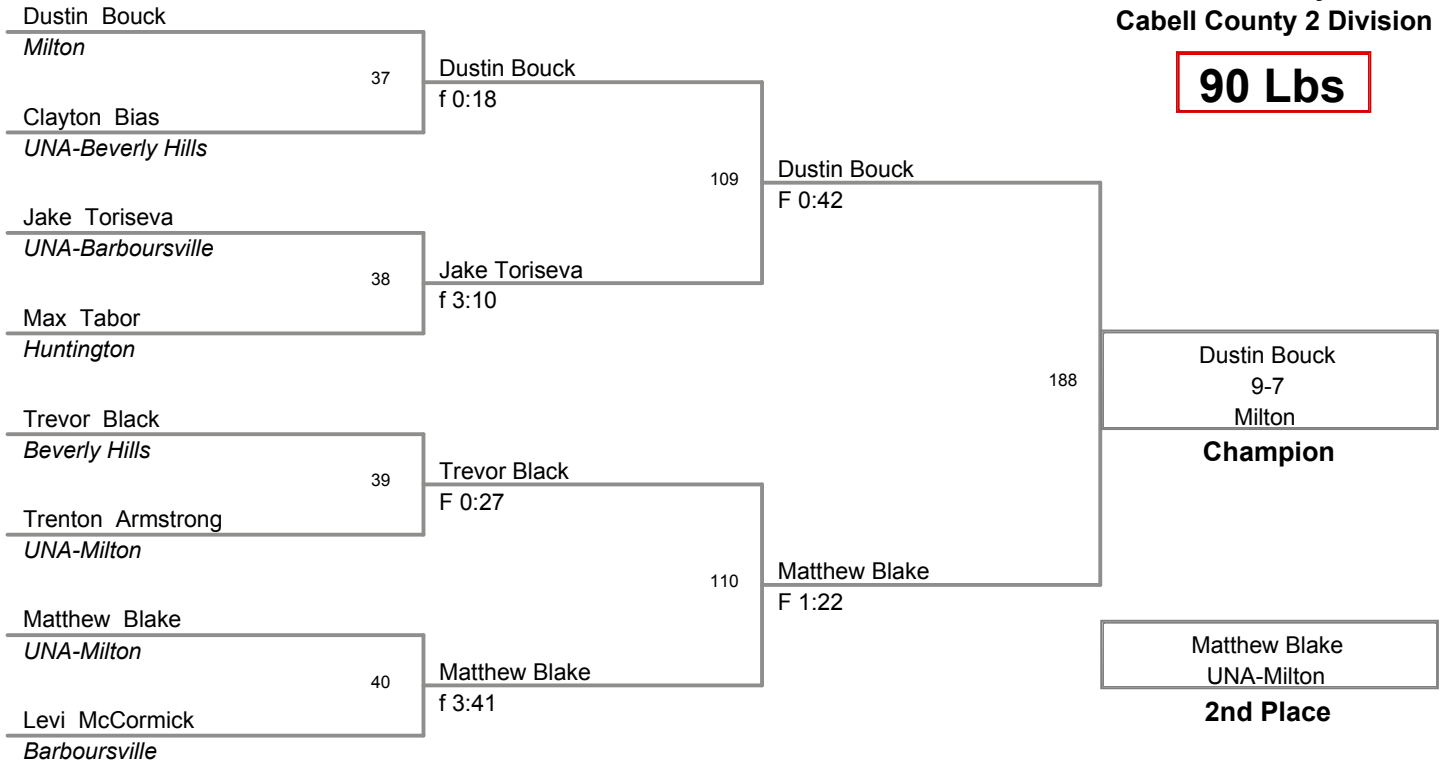

Cabell County 2011
Cabell County 2 Division

78 Lbs

**Cabell County 2011
Cabell County 2 Division**

84 Lbs

**Cabell County 2011
Cabell County 2 Division**

90 Lbs

Cabell County 2011
Cabell County 2 Division

95 Lbs