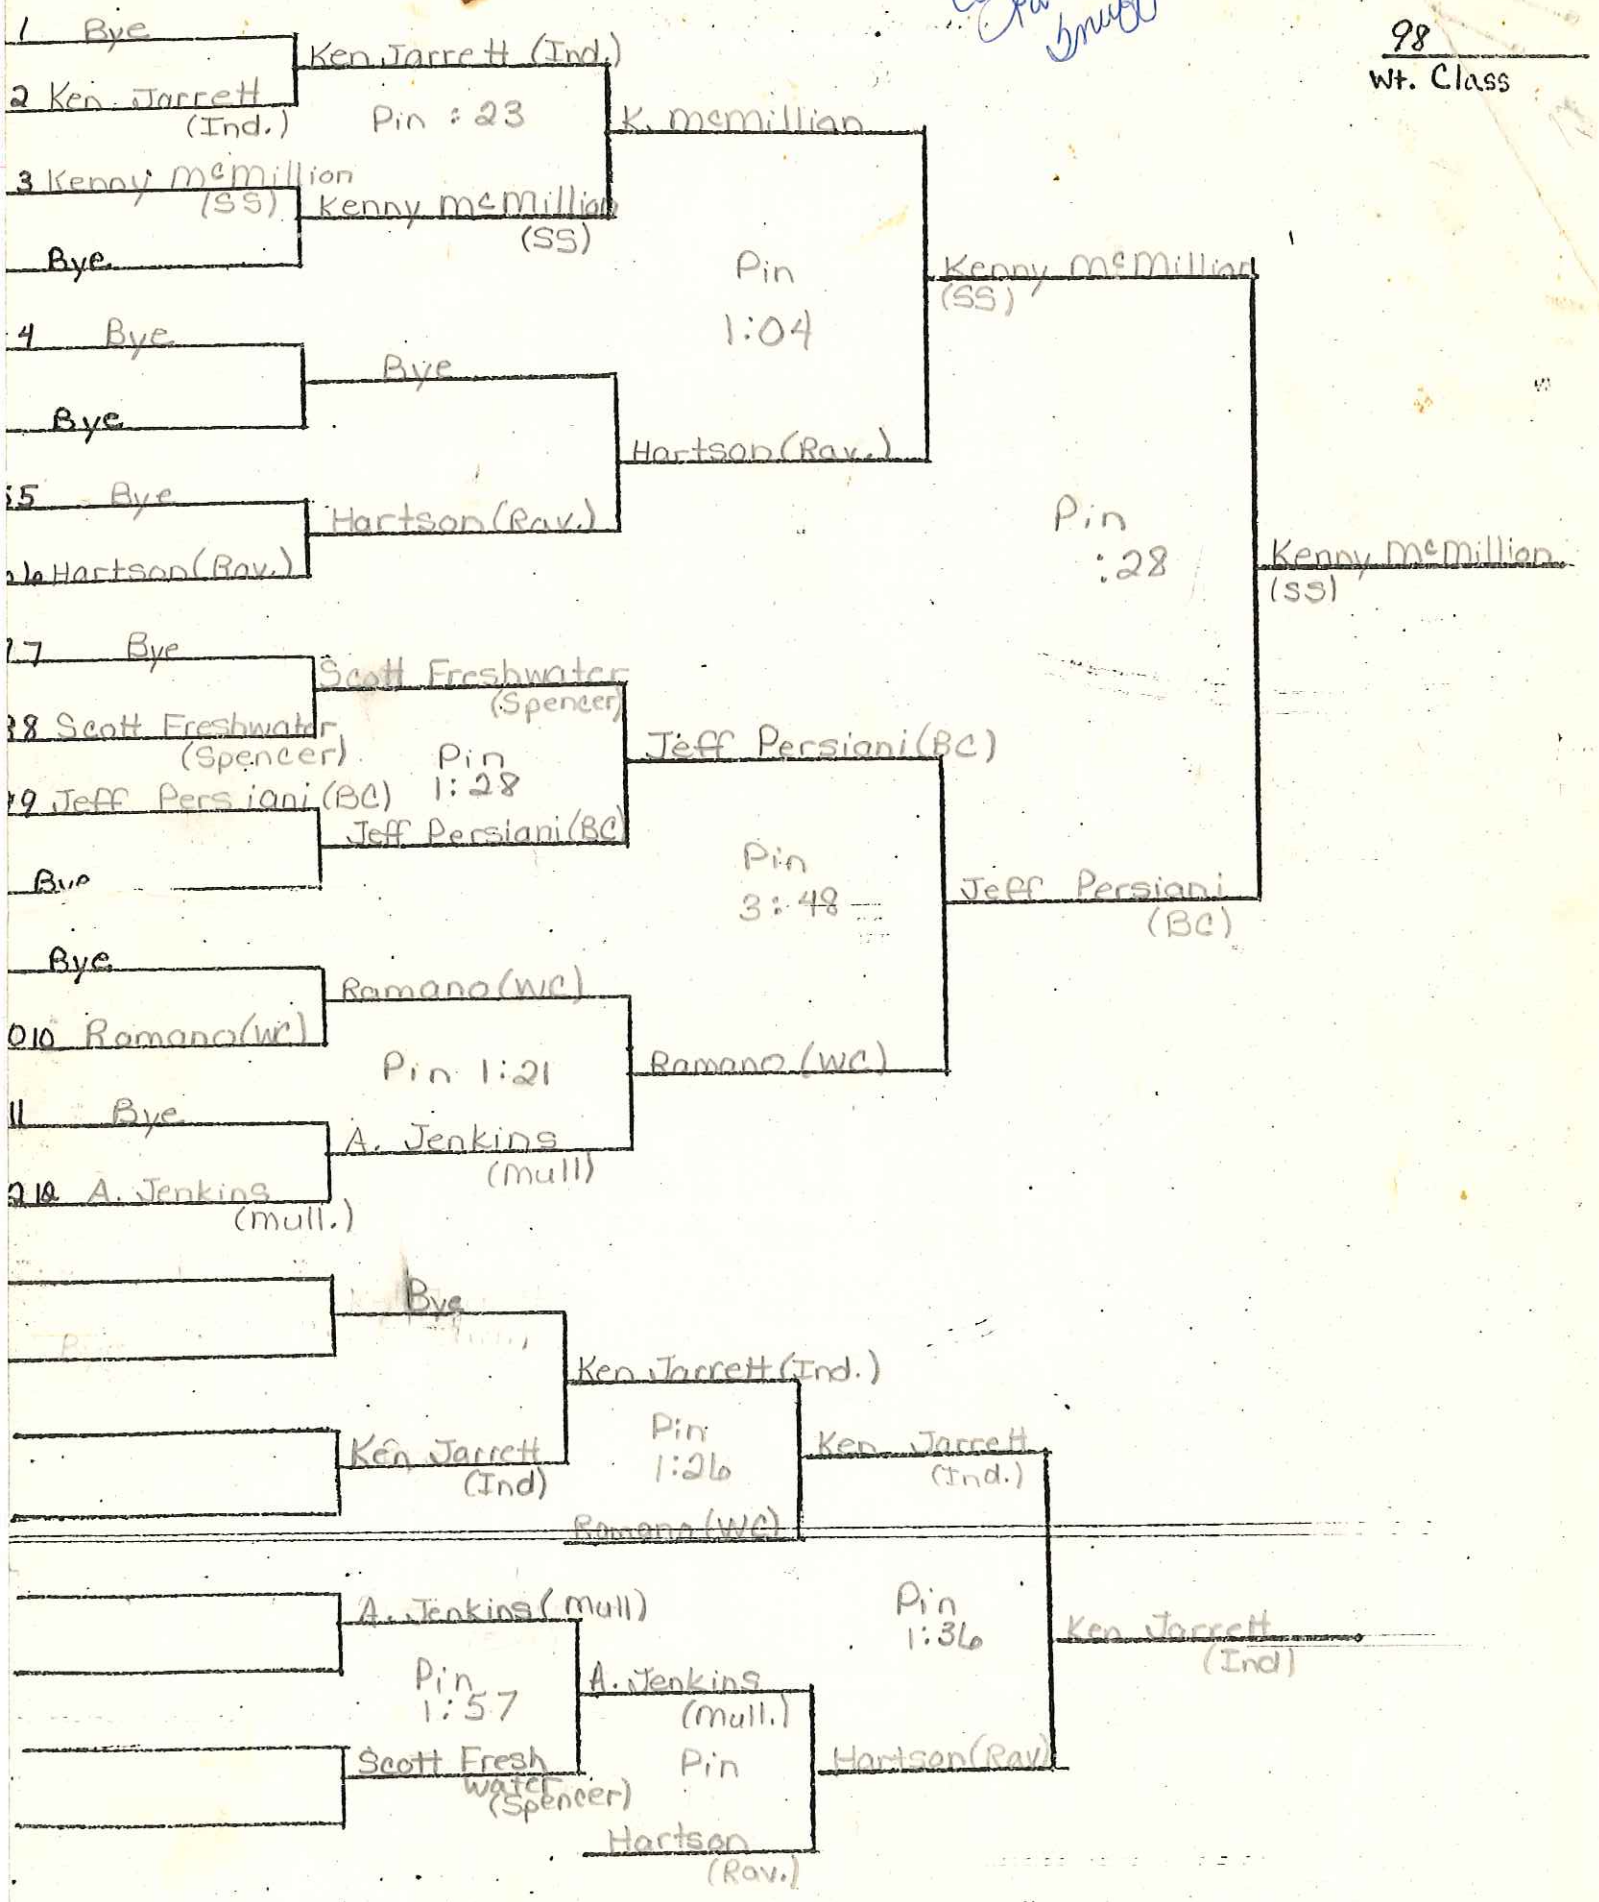

Penny

1986 BNI

*Coach
Penny
Smitten*

98
Wt. Class