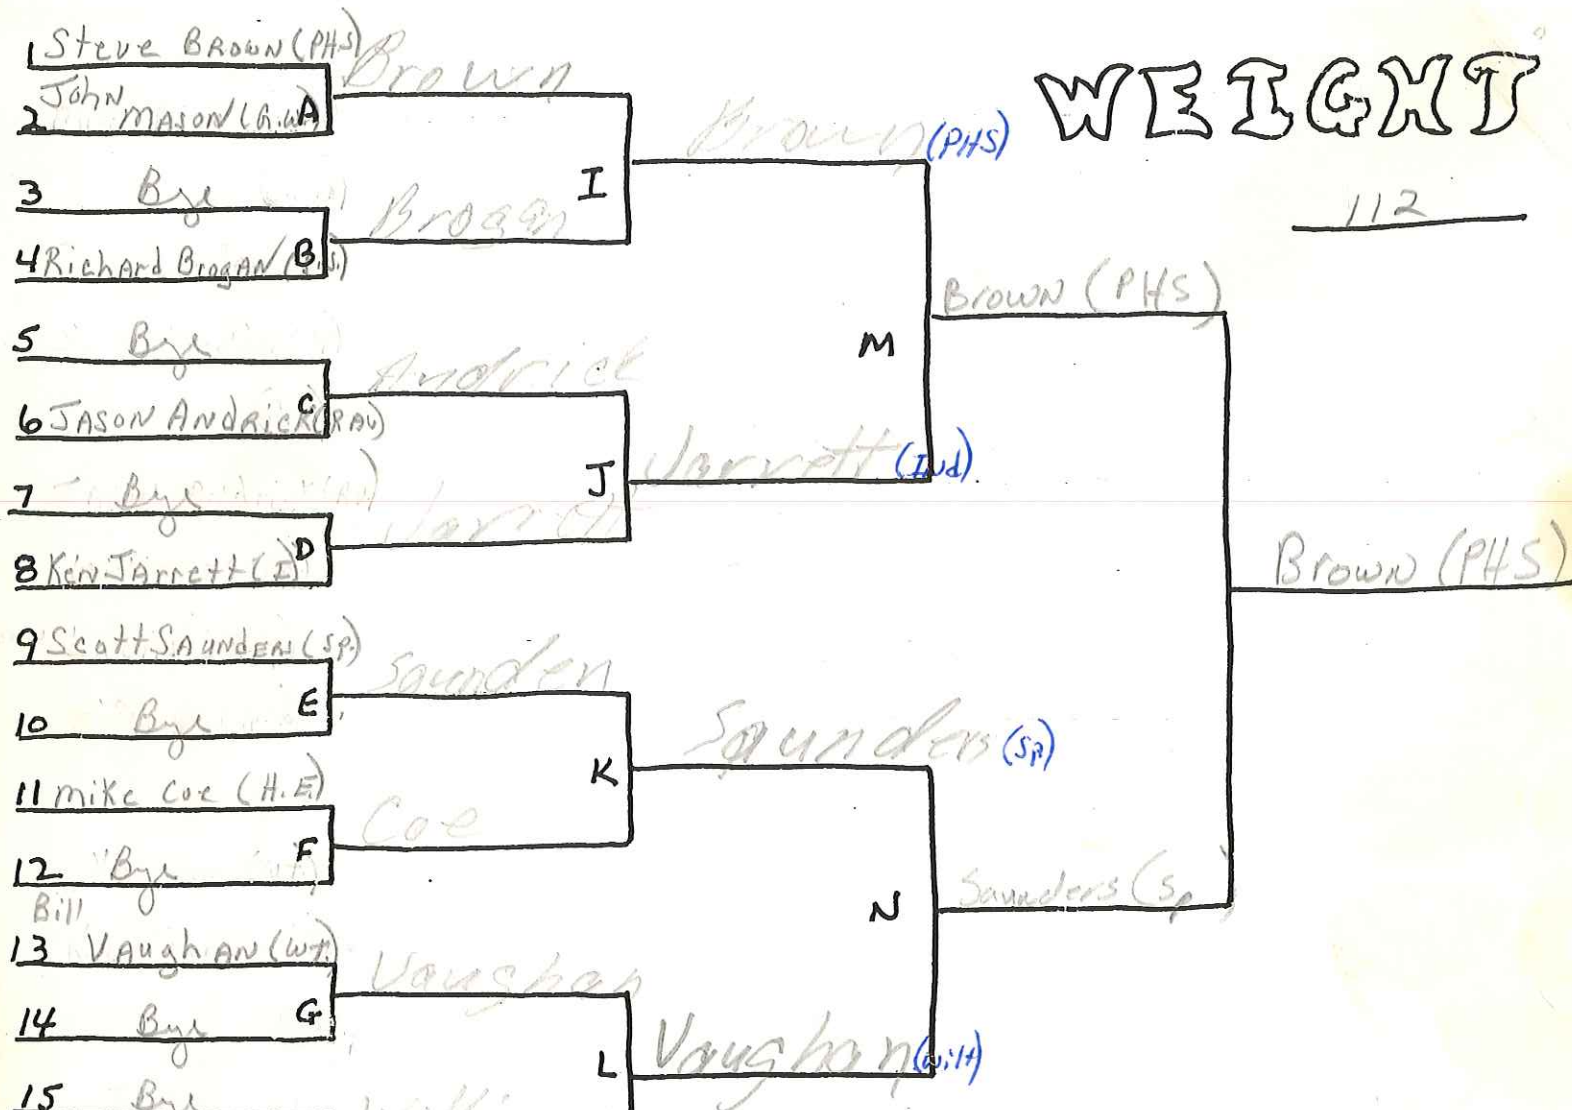

1989

1989 Jackson County Invitational

WEIGHT

103

JACKSON COUNTY INVITATIONAL

WEIGHT

112

JACKSON COUNTY INVITATIONAL

WEIGHT

119

JACKSON COUNTY INVITATIONAL

WEIGHT

JACKSON COUNTY INVITATIONAL

WEIGHT

130

JACKSON COUNTY INVITATIONAL