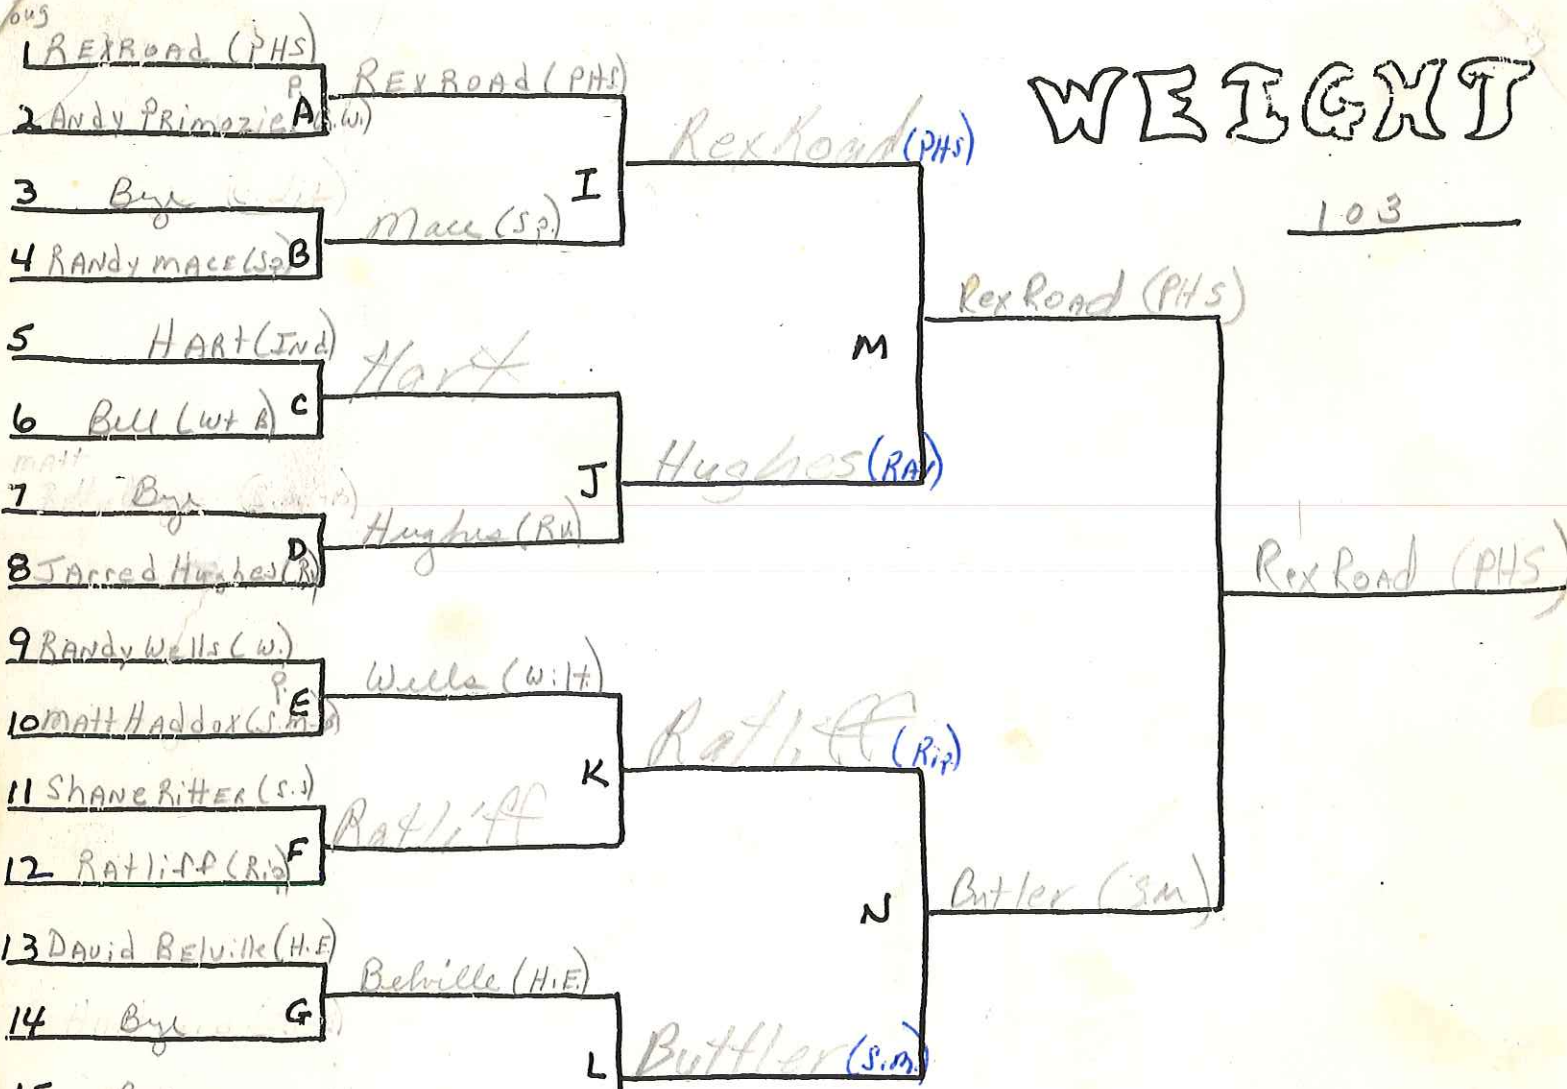

1989

1989 Jackson County Invitational

WEIGHT

103

JACKSON COUNTY INVITATIONAL

WEIGHT

112

JACKSON COUNTY INVITATIONAL

WEIGHT

119

JACKSON COUNTY INVITATIONAL

WEIGHT

JACKSON COUNTY INVITATIONAL

WEIGHT

130

JACKSON COUNTY INVITATIONAL