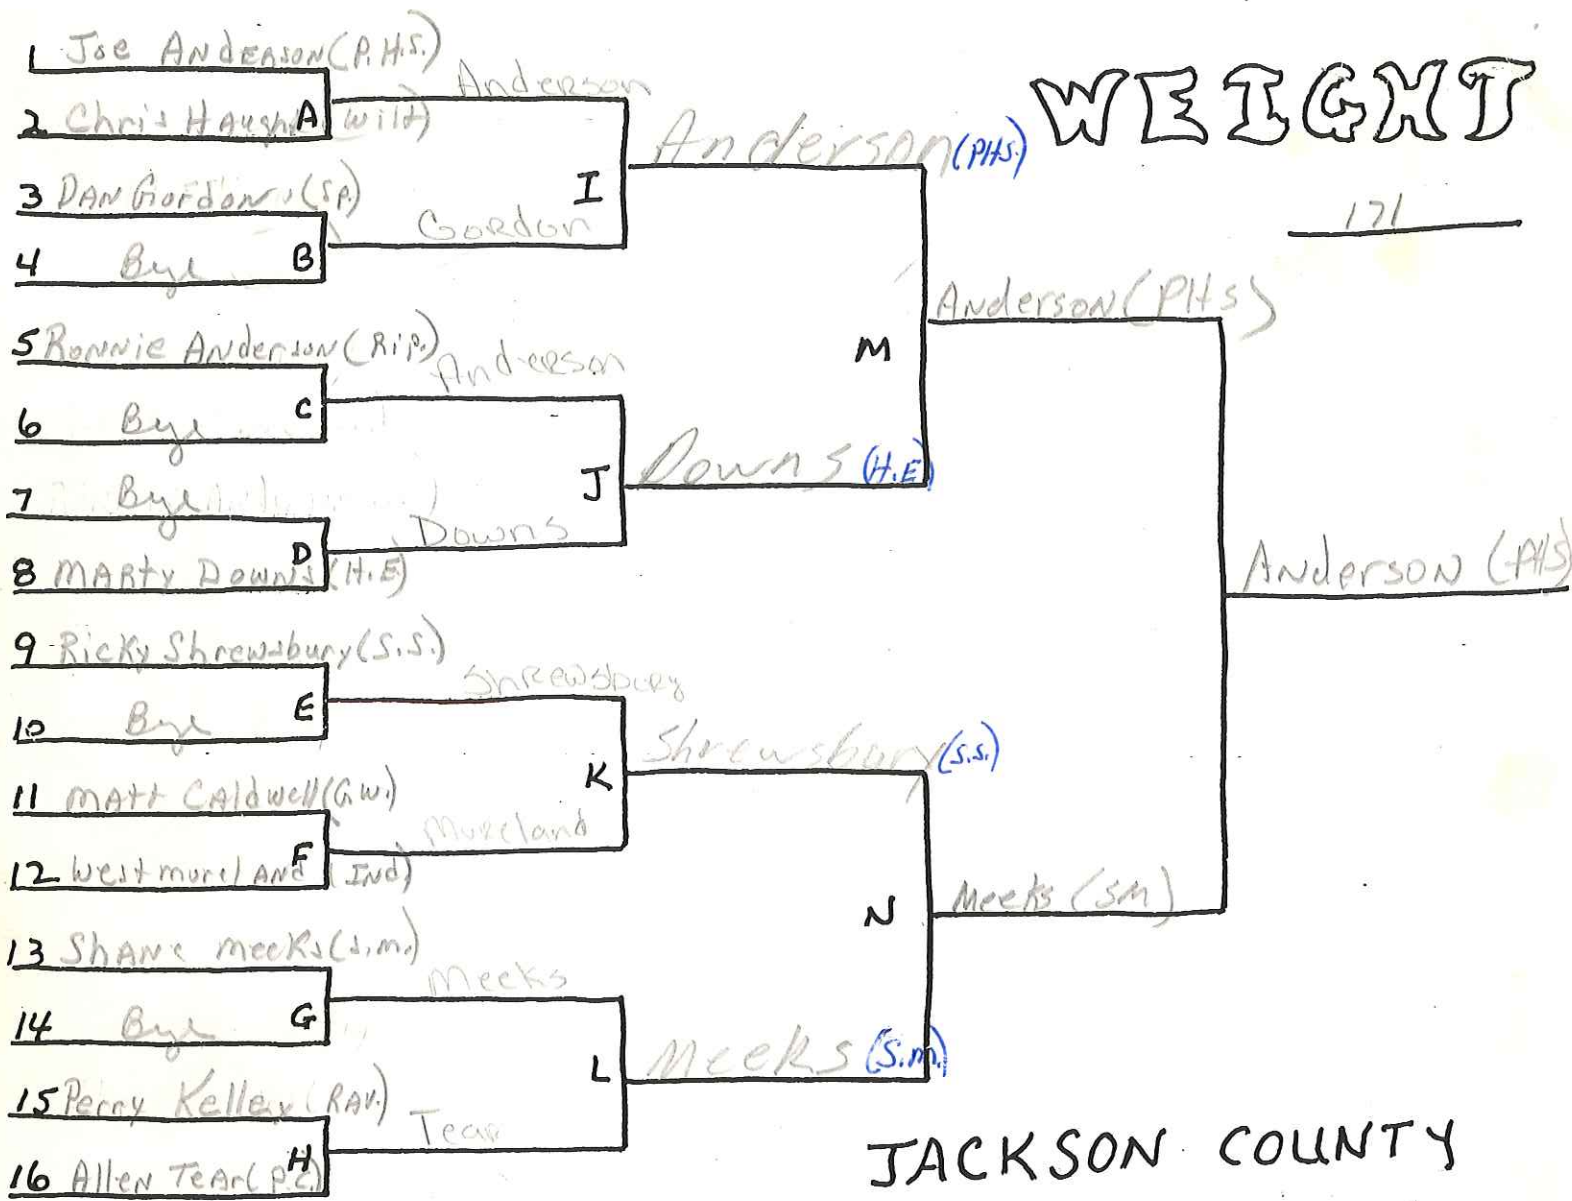

WEIGHT

JACKSON COUNTY INVITATIONAL