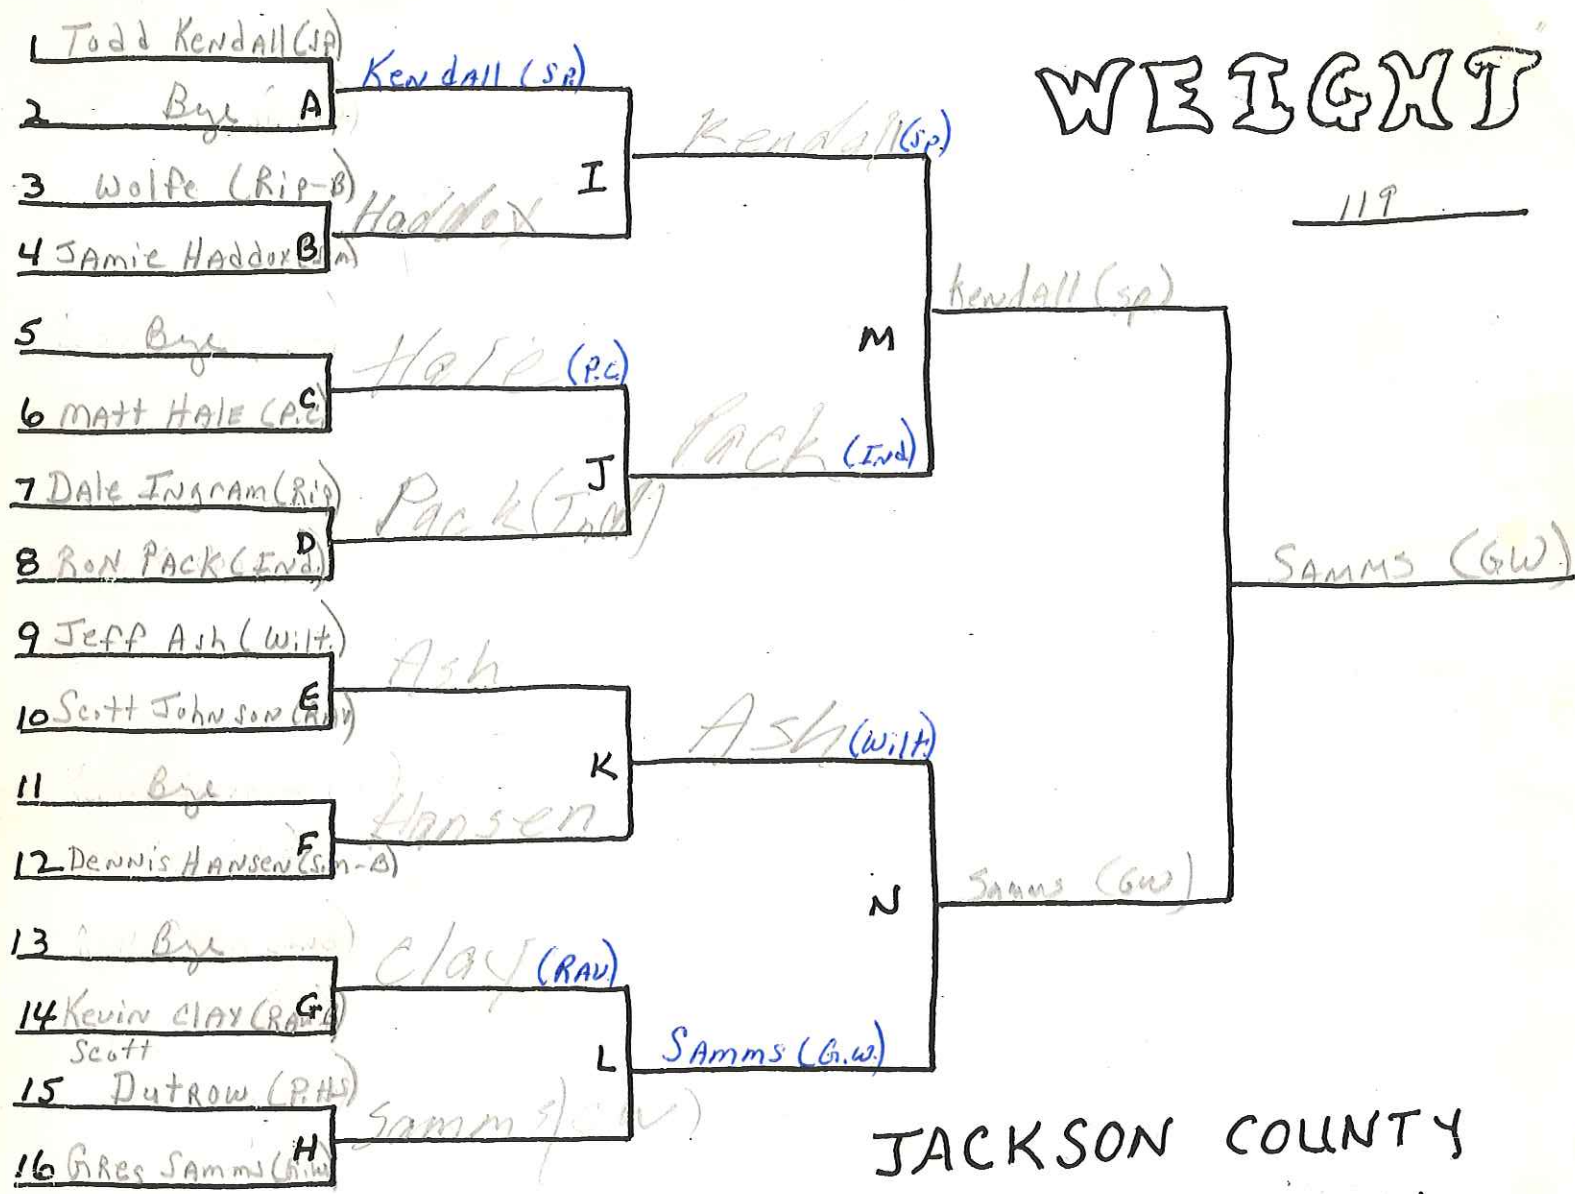

1989

1989 Jackson County Invitational

WEIGHT

103

JACKSON COUNTY INVITATIONAL

WEIGHT

112

JACKSON COUNTY INVITATIONAL

WEIGHT

119

JACKSON COUNTY INVITATIONAL

WEIGHT

JACKSON COUNTY INVITATIONAL

WEIGHT

130

JACKSON COUNTY INVITATIONAL

WEIGHT

135

JACKSON COUNTY INVITATIONAL

WEIGHT

140

JACKSON COUNTY INVITATIONAL

WEIGHT

JACKSON COUNTY INVITATIONAL