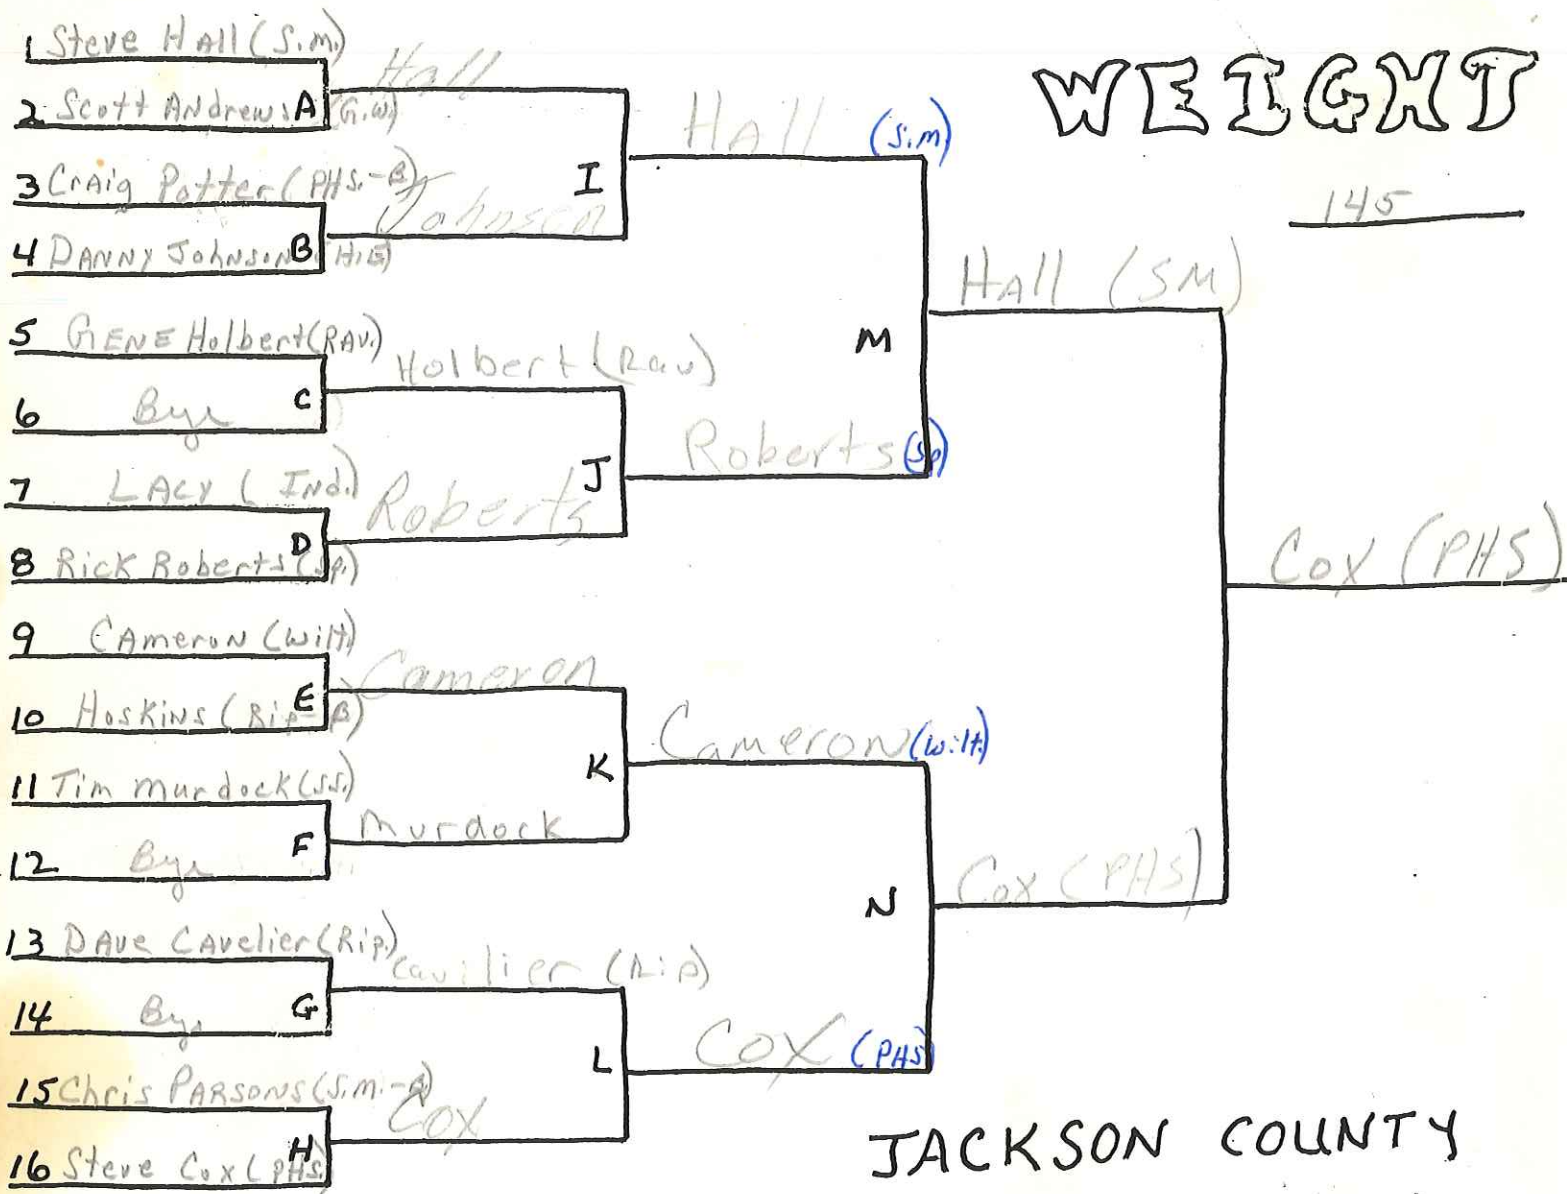

1989

1989 Jackson County Invitational

WEIGHT

103

JACKSON COUNTY INVITATIONAL

WEIGHT

112

JACKSON COUNTY INVITATIONAL

WEIGHT

135

JACKSON COUNTY INVITATIONAL

WEIGHT

140

JACKSON COUNTY INVITATIONAL

WEIGHT

JACKSON COUNTY INVITATIONAL