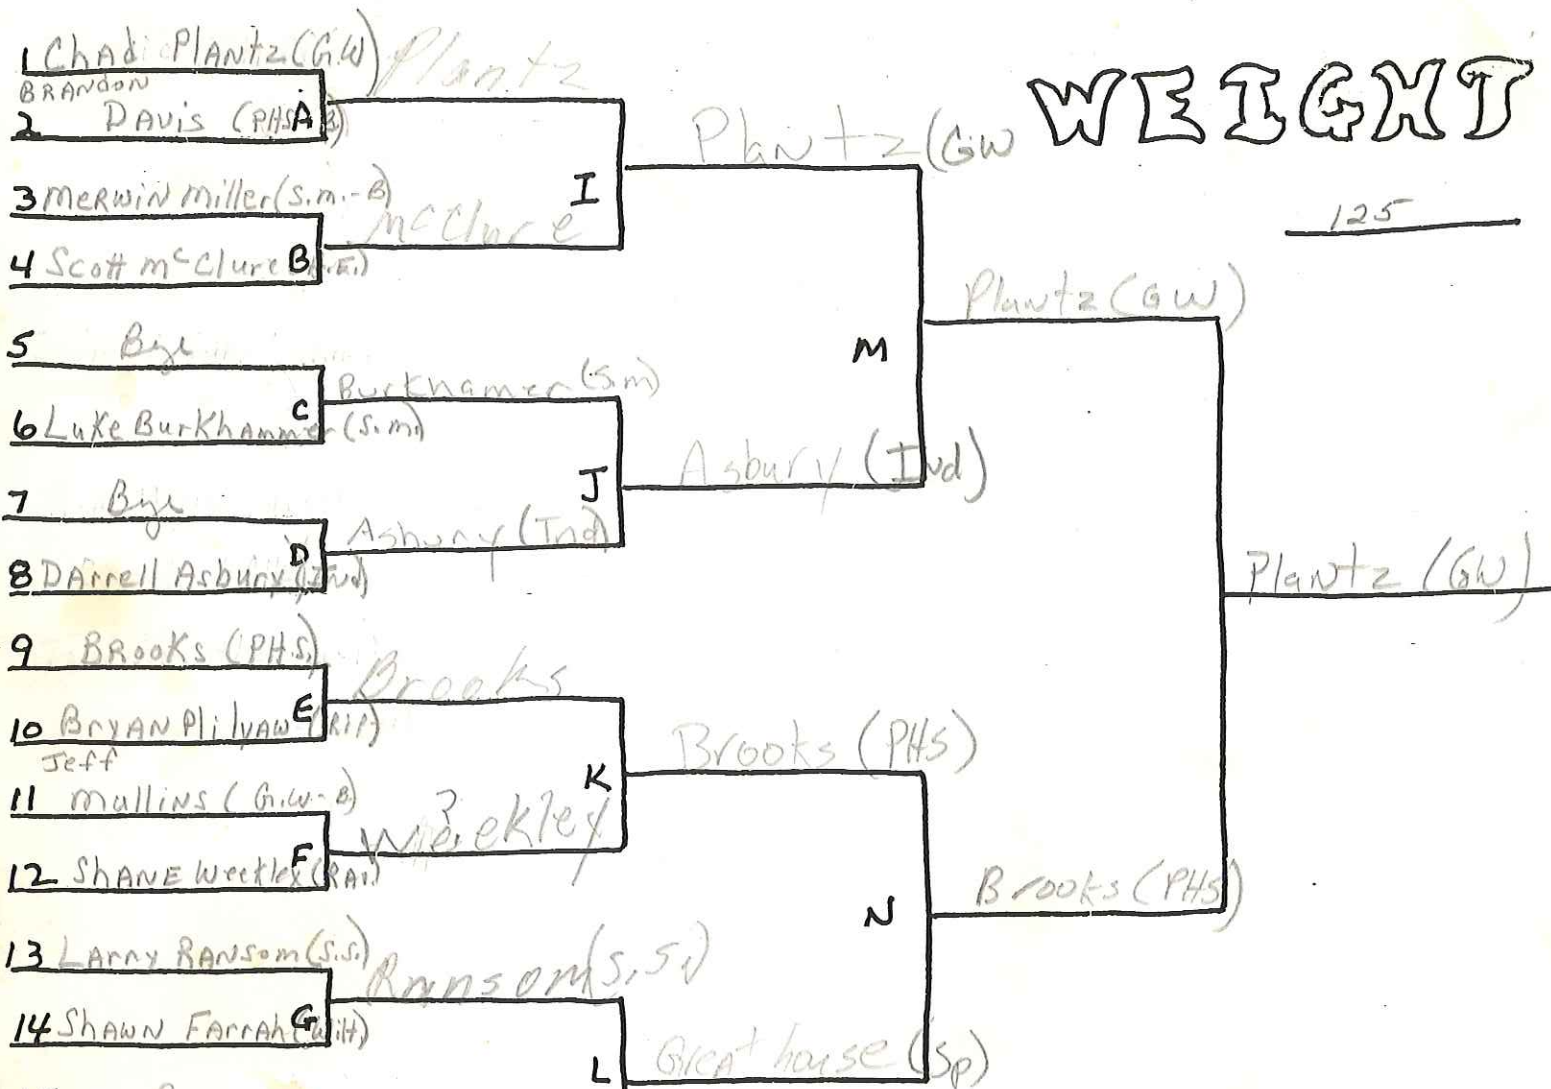

1989

1989 Jackson County Invitational

WEIGHT

103

JACKSON COUNTY INVITATIONAL

WEIGHT

112

JACKSON COUNTY INVITATIONAL

WEIGHT

119

JACKSON COUNTY INVITATIONAL

WEIGHT

JACKSON COUNTY INVITATIONAL

WEIGHT

130

JACKSON COUNTY INVITATIONAL

WEIGHT

135

JACKSON COUNTY INVITATIONAL

WEIGHT

140

JACKSON COUNTY INVITATIONAL

WEIGHT

JACKSON COUNTY INVITATIONAL