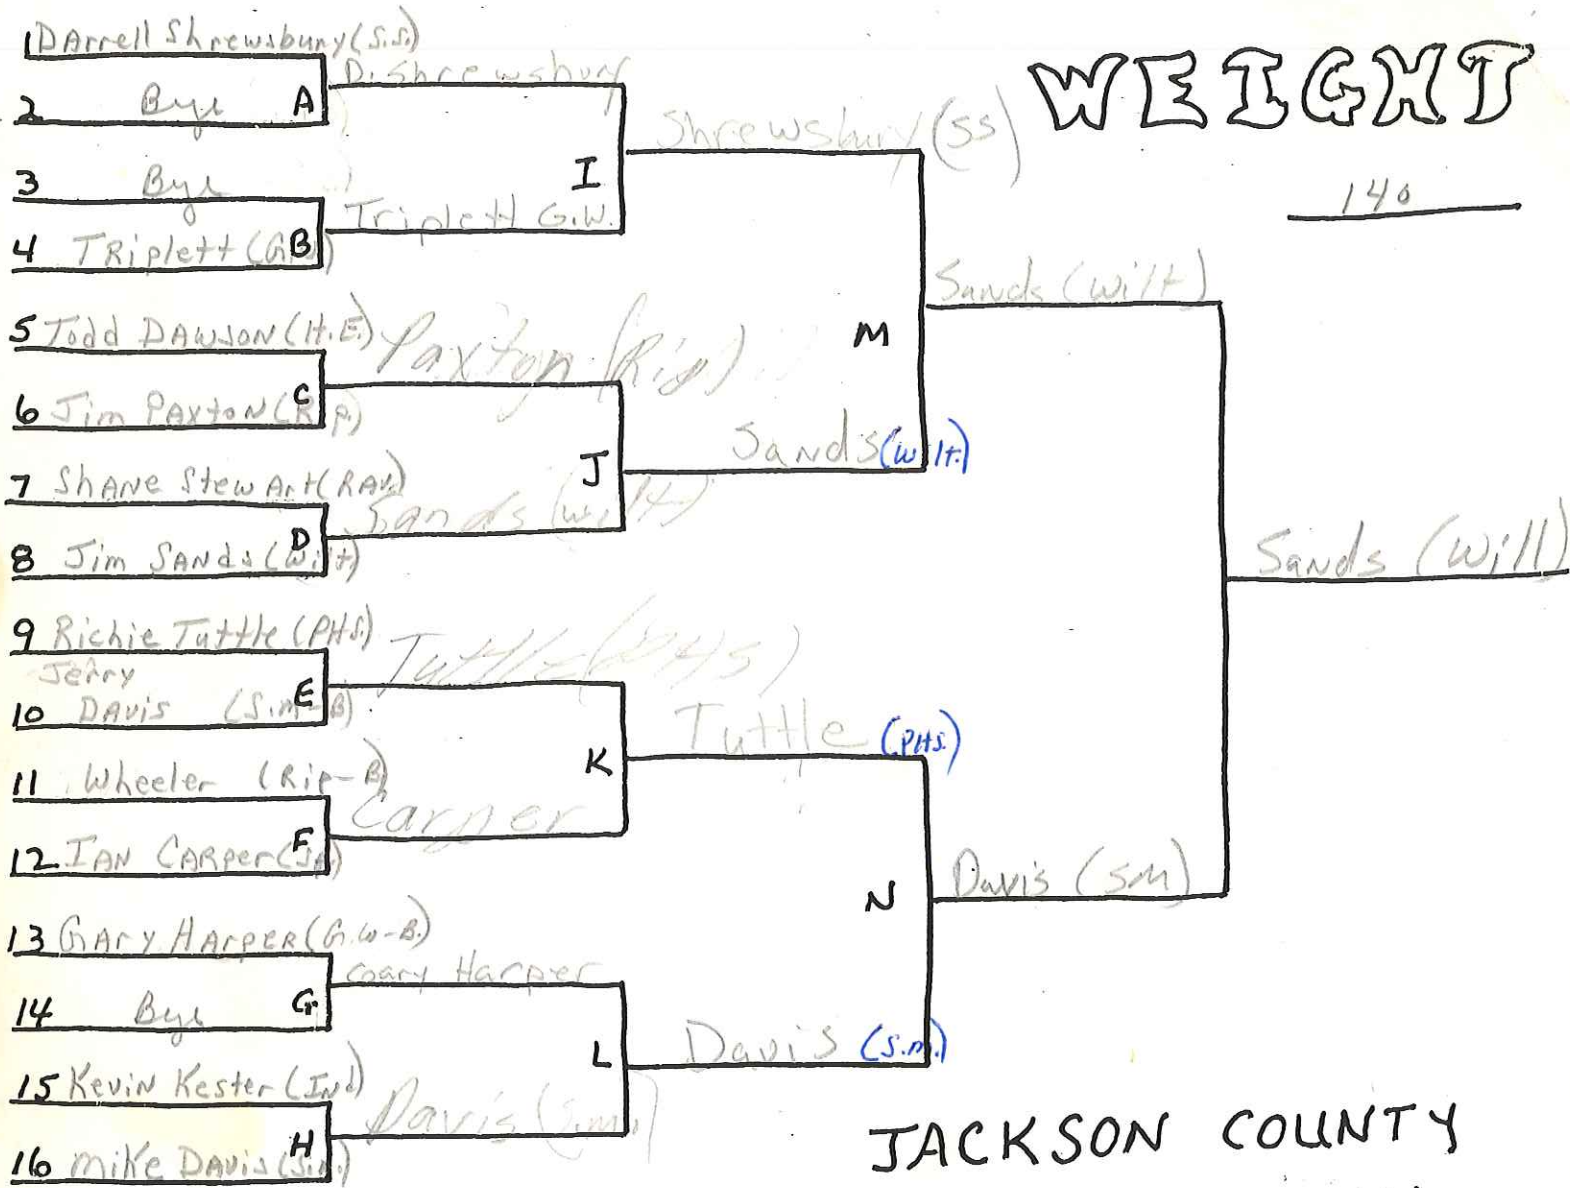

1989

1989 Jackson County Invitational

WEIGHT

103

JACKSON COUNTY INVITATIONAL

WEIGHT

112

JACKSON COUNTY INVITATIONAL

WEIGHT

135

JACKSON COUNTY INVITATIONAL

WEIGHT

140

JACKSON COUNTY INVITATIONAL

WEIGHT

JACKSON COUNTY INVITATIONAL