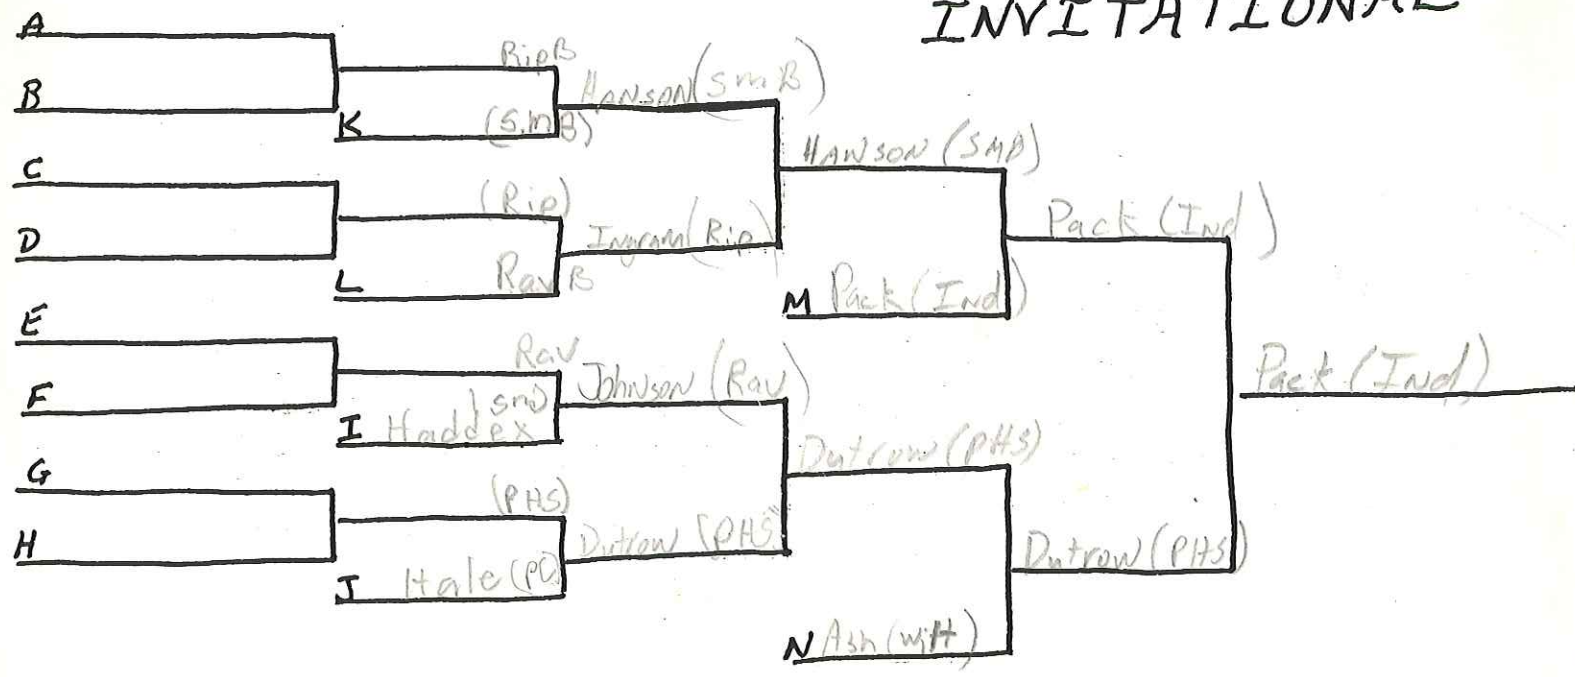

1989

1989 Jackson County Invitational

WEIGHT

103

JACKSON COUNTY INVITATIONAL

WEIGHT

112

JACKSON COUNTY INVITATIONAL

WEIGHT

119

JACKSON COUNTY INVITATIONAL

WEIGHT

JACKSON COUNTY INVITATIONAL

WEIGHT

130

JACKSON COUNTY INVITATIONAL

WEIGHT

135

JACKSON COUNTY INVITATIONAL

WEIGHT

140

JACKSON COUNTY INVITATIONAL

WEIGHT

JACKSON COUNTY INVITATIONAL