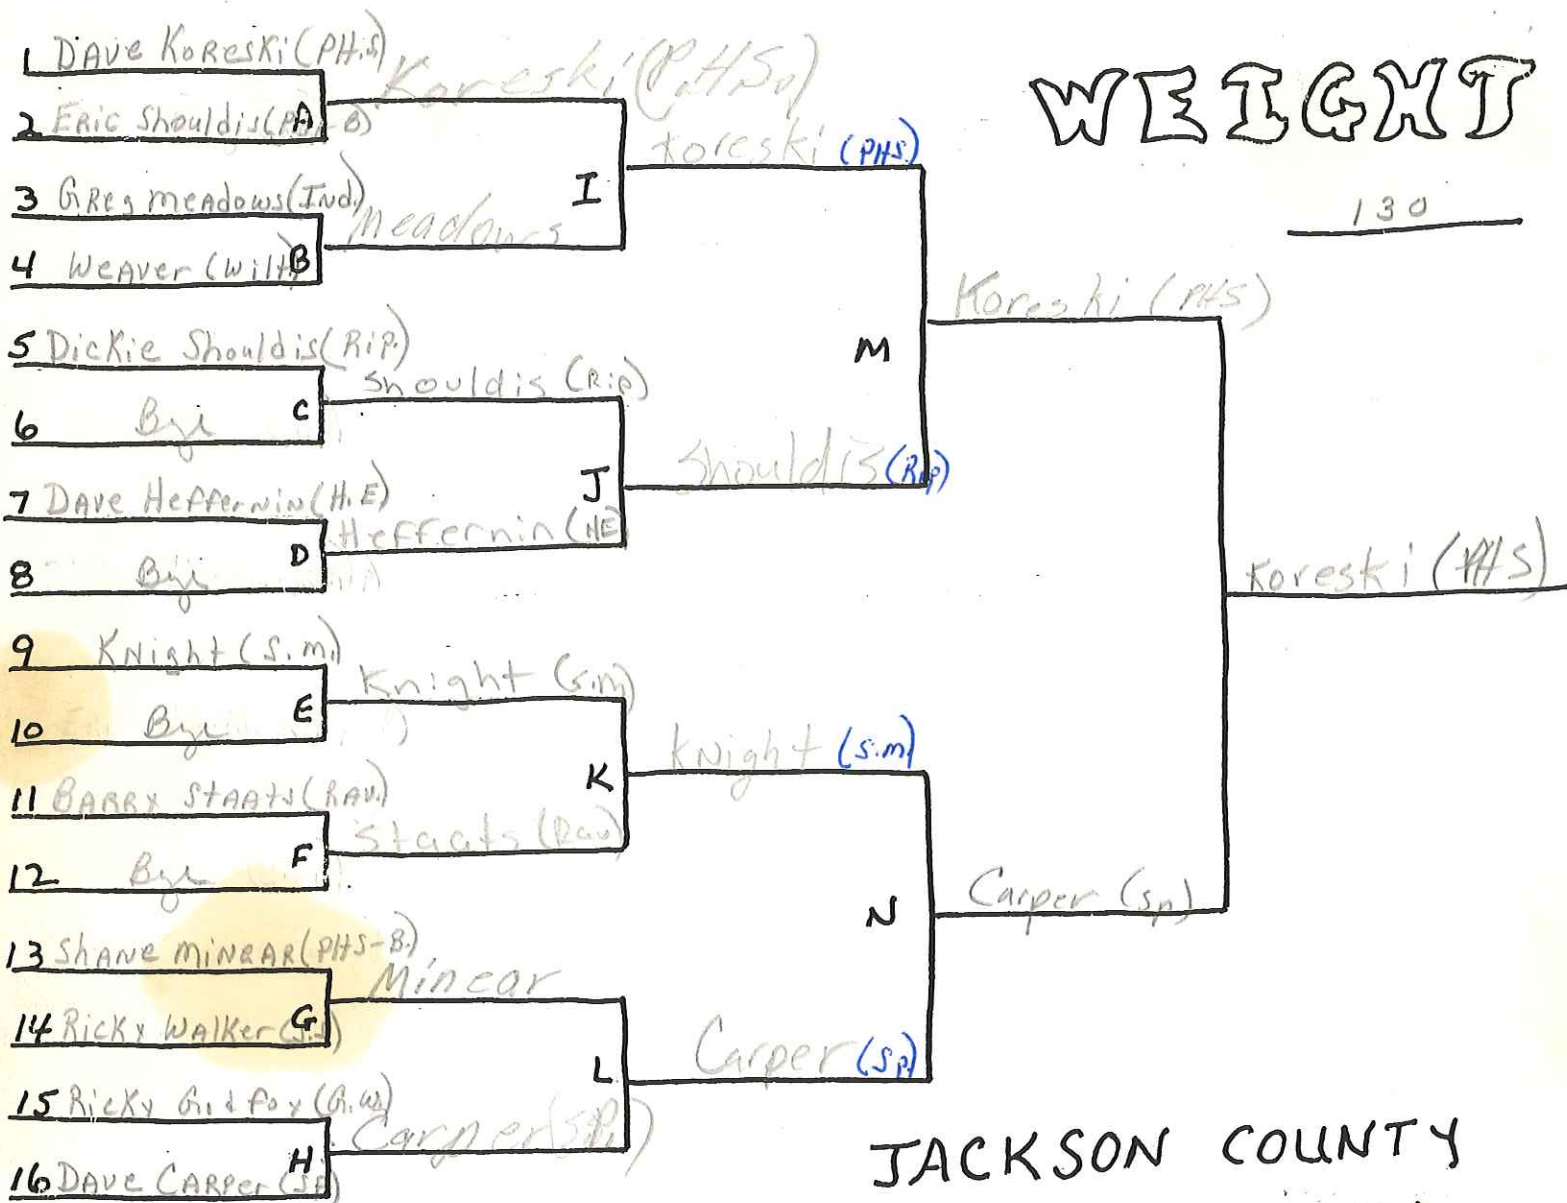

1989

1989 Jackson County Invitational

WEIGHT

103

JACKSON COUNTY INVITATIONAL

WEIGHT

112

JACKSON COUNTY INVITATIONAL

WEIGHT

119

JACKSON COUNTY INVITATIONAL

WEIGHT

JACKSON COUNTY INVITATIONAL

WEIGHT

130

JACKSON COUNTY INVITATIONAL

WEIGHT

135

JACKSON COUNTY INVITATIONAL

WEIGHT

140

JACKSON COUNTY INVITATIONAL

WEIGHT

JACKSON COUNTY INVITATIONAL