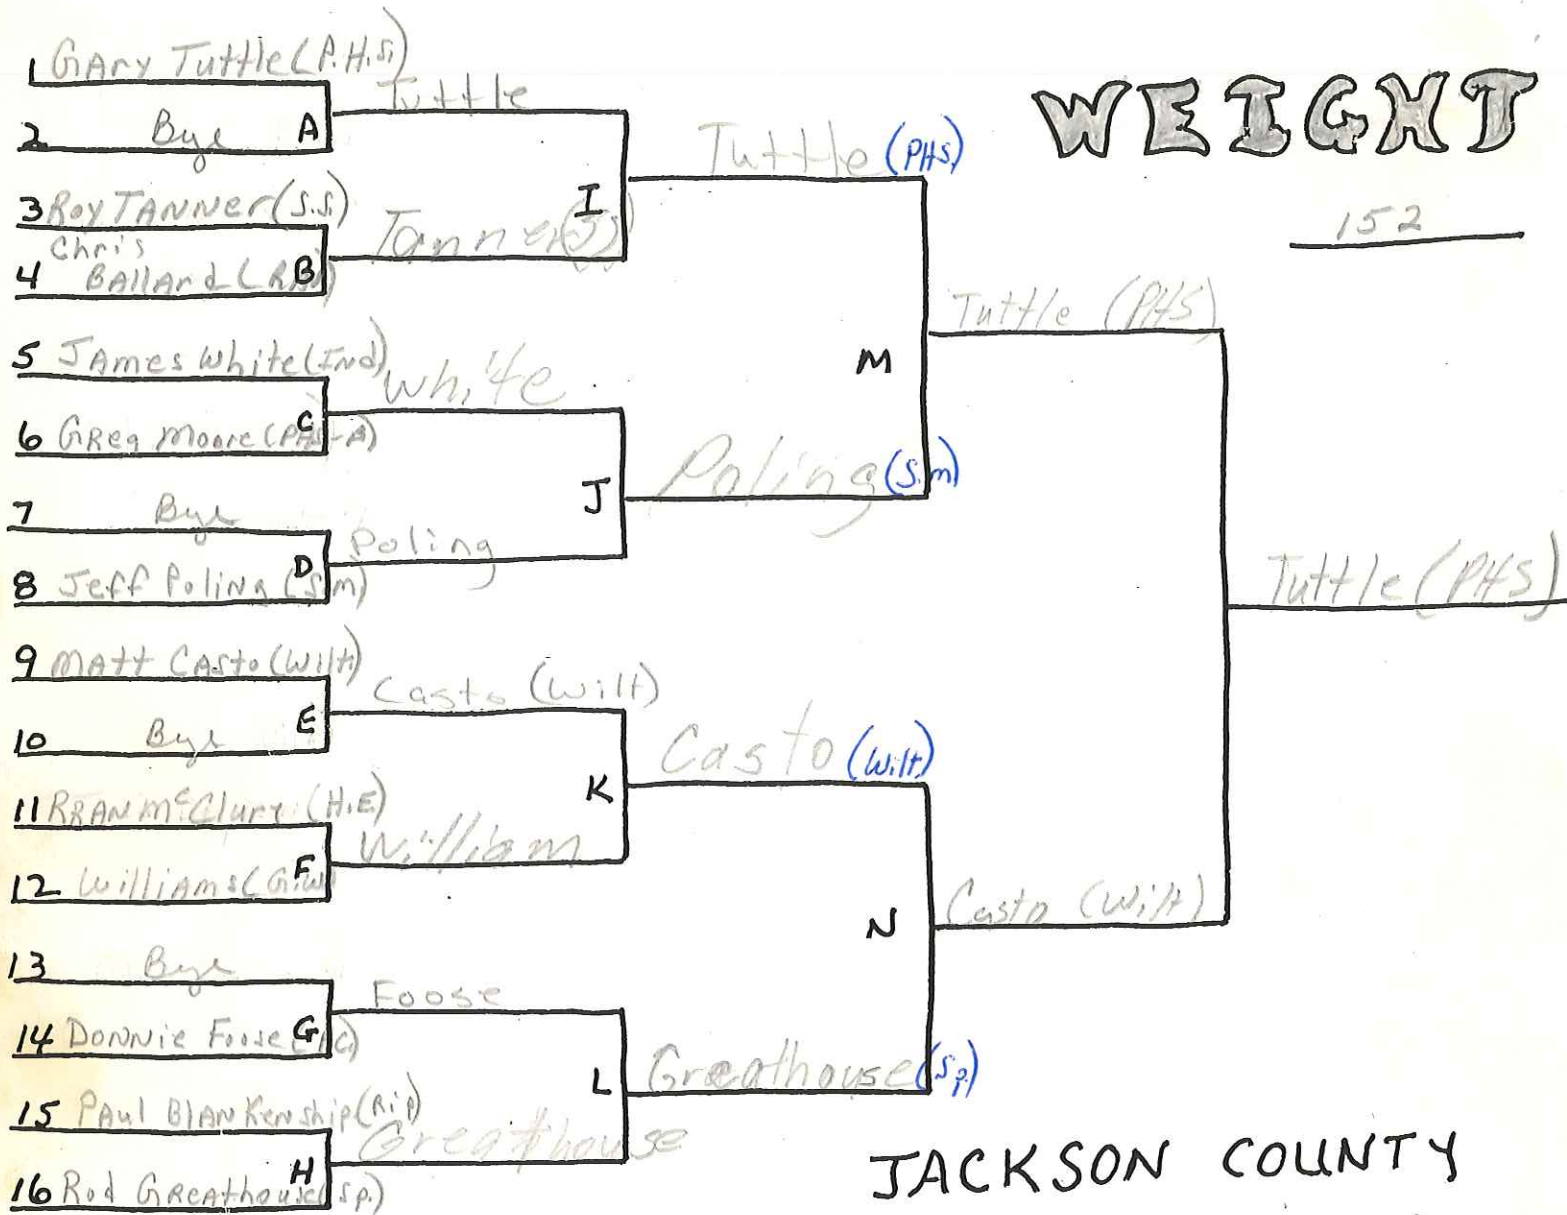

WEIGHT

JACKSON COUNTY INVITATIONAL