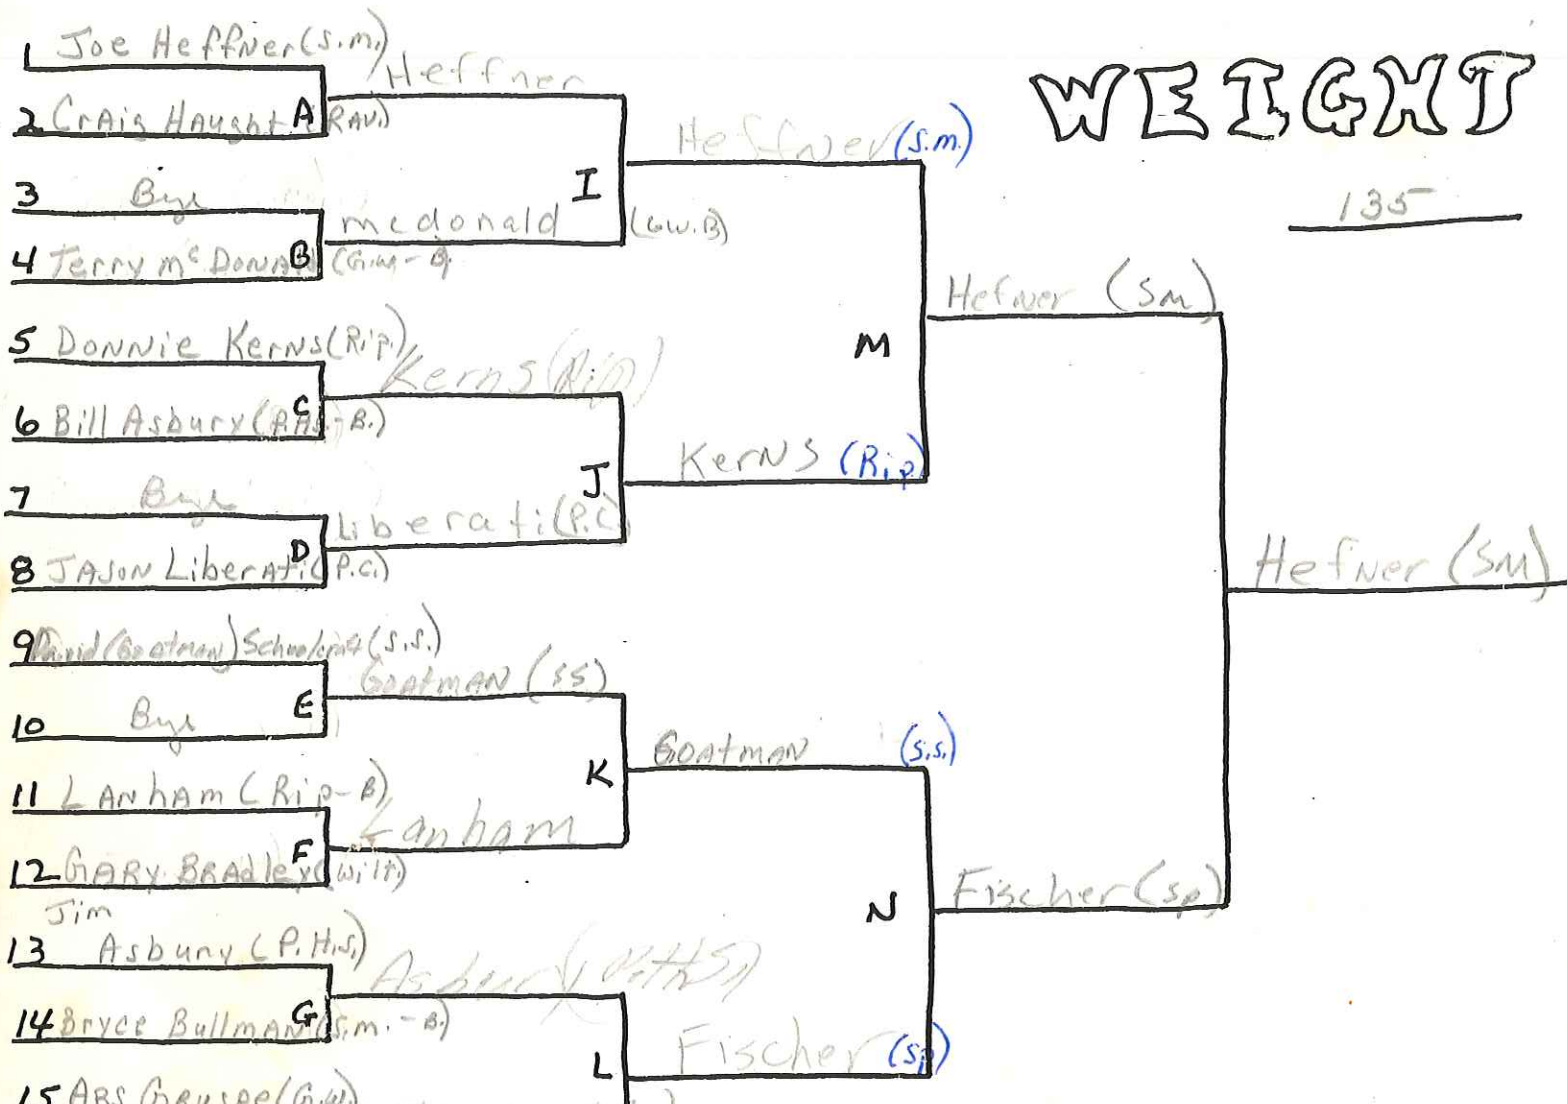

1989

1989 Jackson County Invitational

WEIGHT

103

JACKSON COUNTY INVITATIONAL

WEIGHT

112

JACKSON COUNTY INVITATIONAL

WEIGHT

119

JACKSON COUNTY INVITATIONAL

WEIGHT

JACKSON COUNTY INVITATIONAL

WEIGHT

130

JACKSON COUNTY INVITATIONAL

WEIGHT

135

JACKSON COUNTY INVITATIONAL

WEIGHT

140

JACKSON COUNTY INVITATIONAL

WEIGHT

JACKSON COUNTY INVITATIONAL