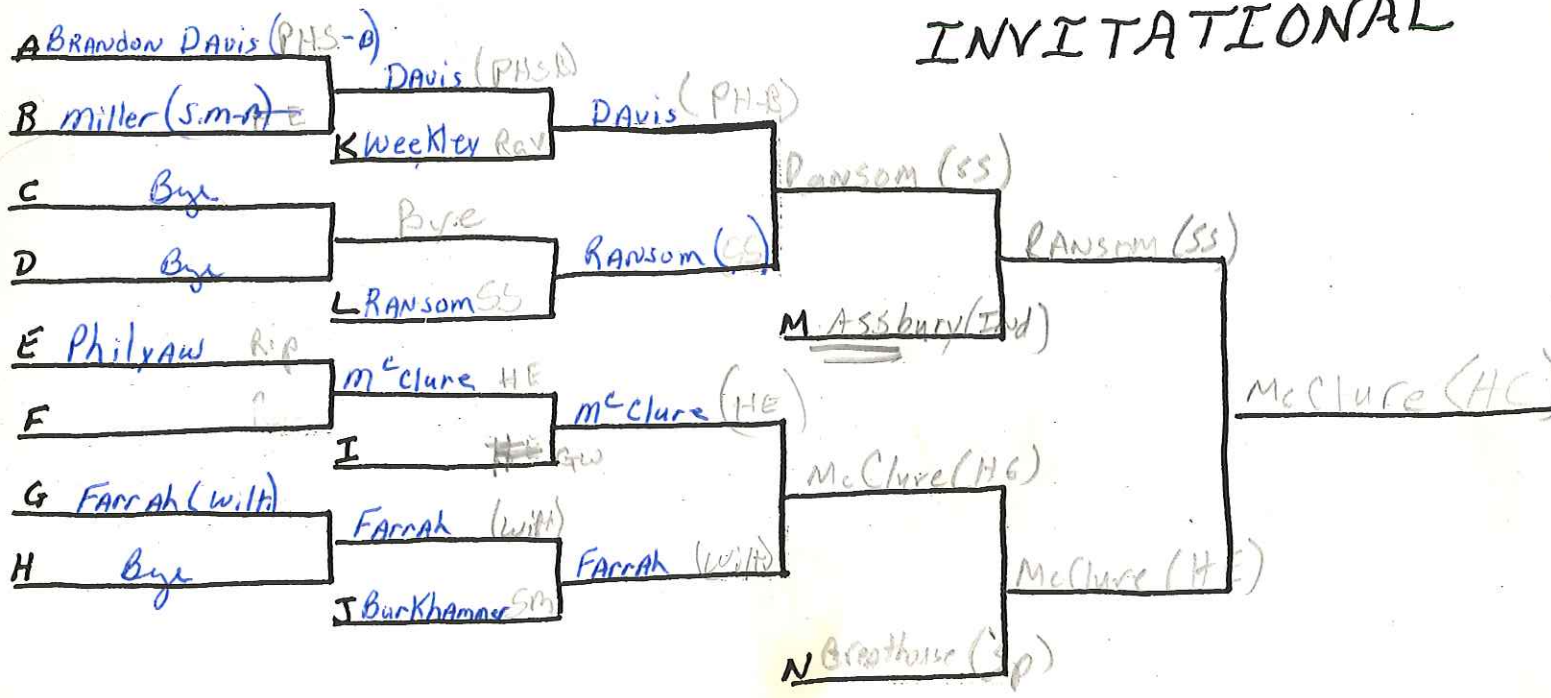

1989

1989 Jackson County Invitational

WEIGHT

103

JACKSON COUNTY INVITATIONAL

WEIGHT

112

JACKSON COUNTY INVITATIONAL

WEIGHT

119

JACKSON COUNTY INVITATIONAL

WEIGHT

JACKSON COUNTY INVITATIONAL

WEIGHT

130

JACKSON COUNTY INVITATIONAL

WEIGHT

135

JACKSON COUNTY INVITATIONAL

WEIGHT

140

JACKSON COUNTY INVITATIONAL

WEIGHT

JACKSON COUNTY INVITATIONAL

JACKSON COUNTY INVITATIONAL