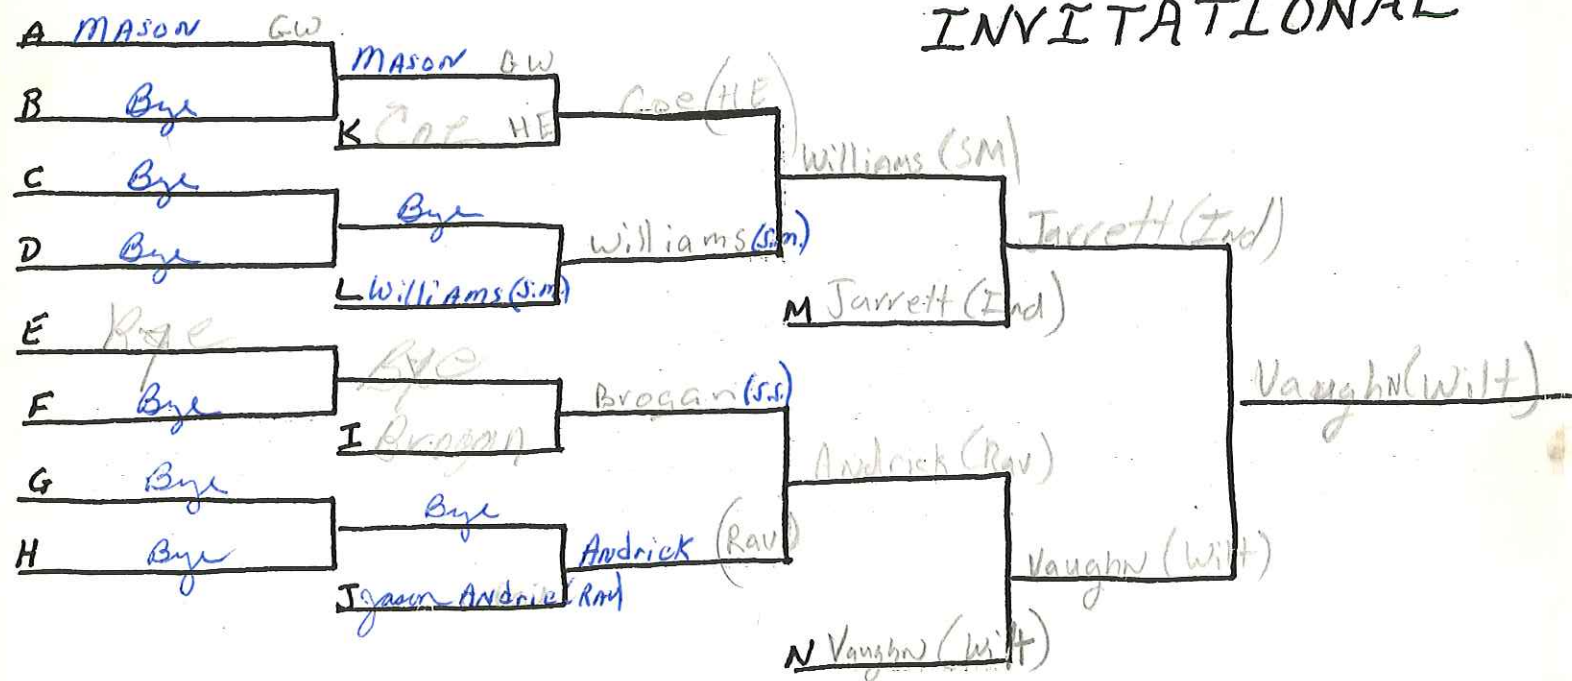

1989

1989 Jackson County Invitational

WEIGHT

103

JACKSON COUNTY INVITATIONAL

WEIGHT

112

JACKSON COUNTY INVITATIONAL

WEIGHT

119

JACKSON COUNTY INVITATIONAL

WEIGHT

JACKSON COUNTY INVITATIONAL

WEIGHT

130

JACKSON COUNTY INVITATIONAL

WEIGHT

135

JACKSON COUNTY INVITATIONAL

WEIGHT

140

JACKSON COUNTY INVITATIONAL

WEIGHT

JACKSON COUNTY INVITATIONAL