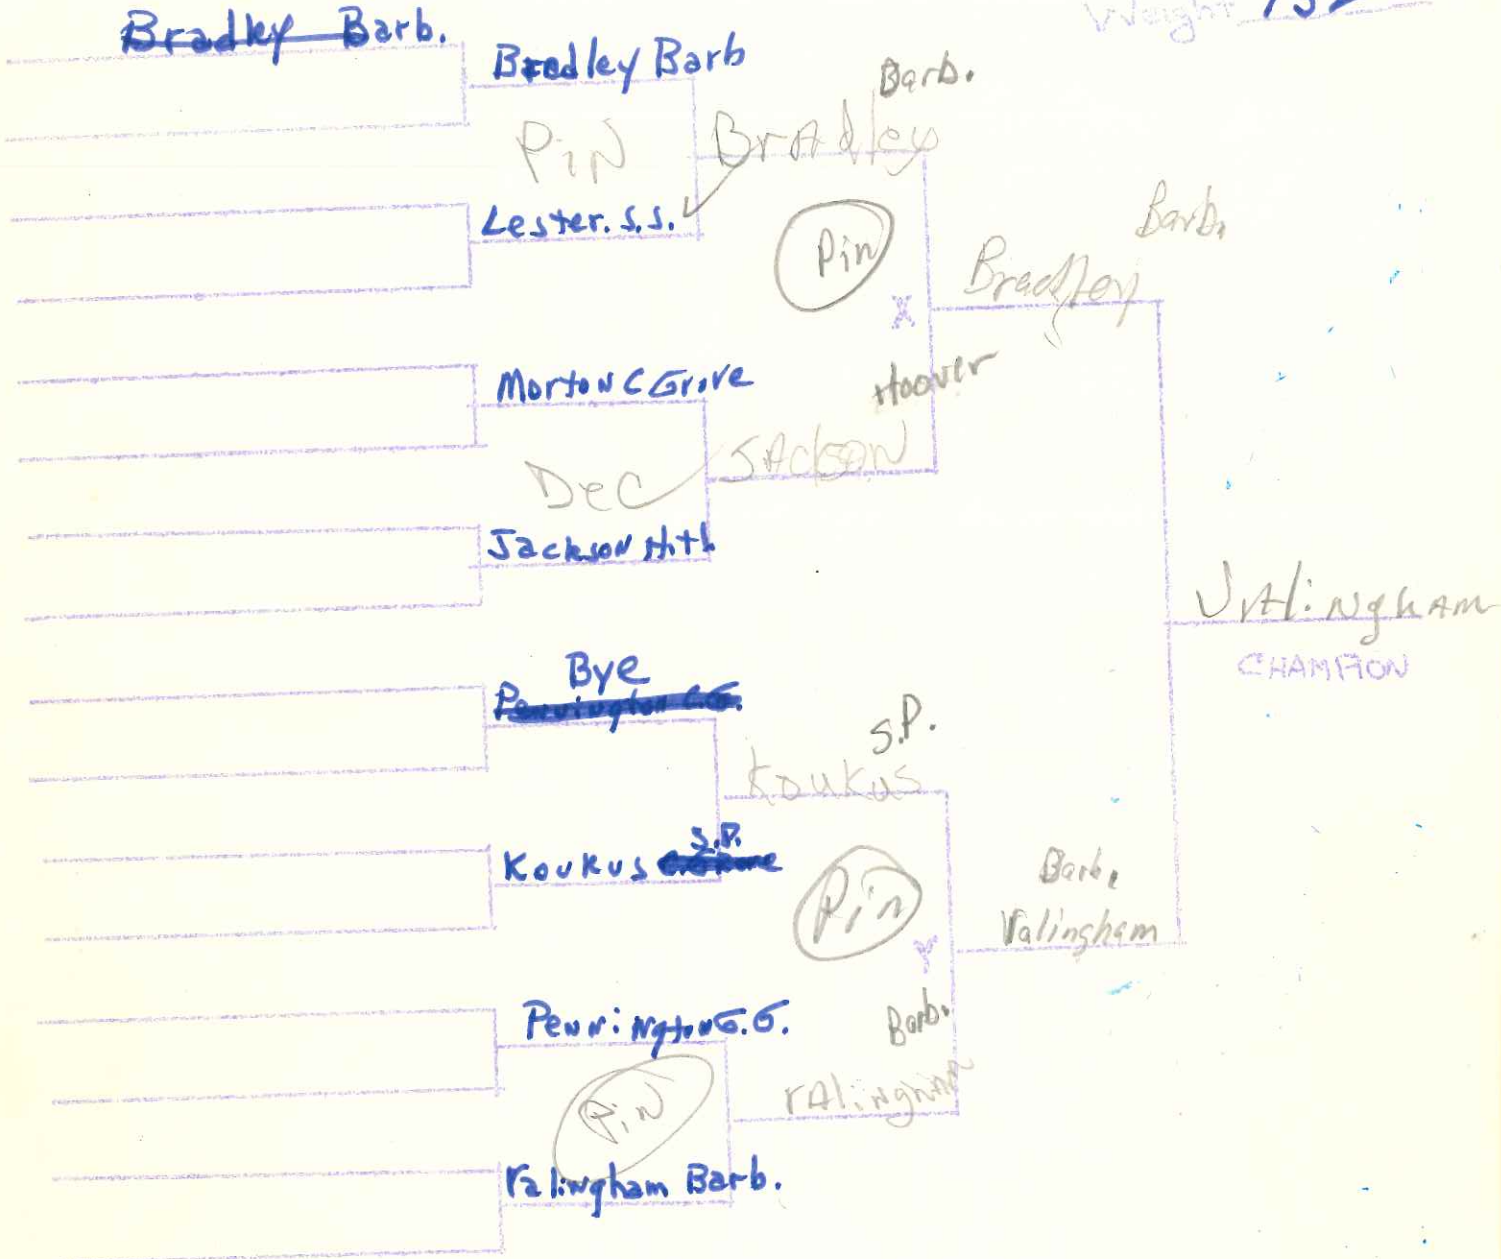

Denkins Ni-tro

Takes

Denkins

Denkin 3

Losery

CONSOLATIONS

Weight 132

CONSOLATIONS