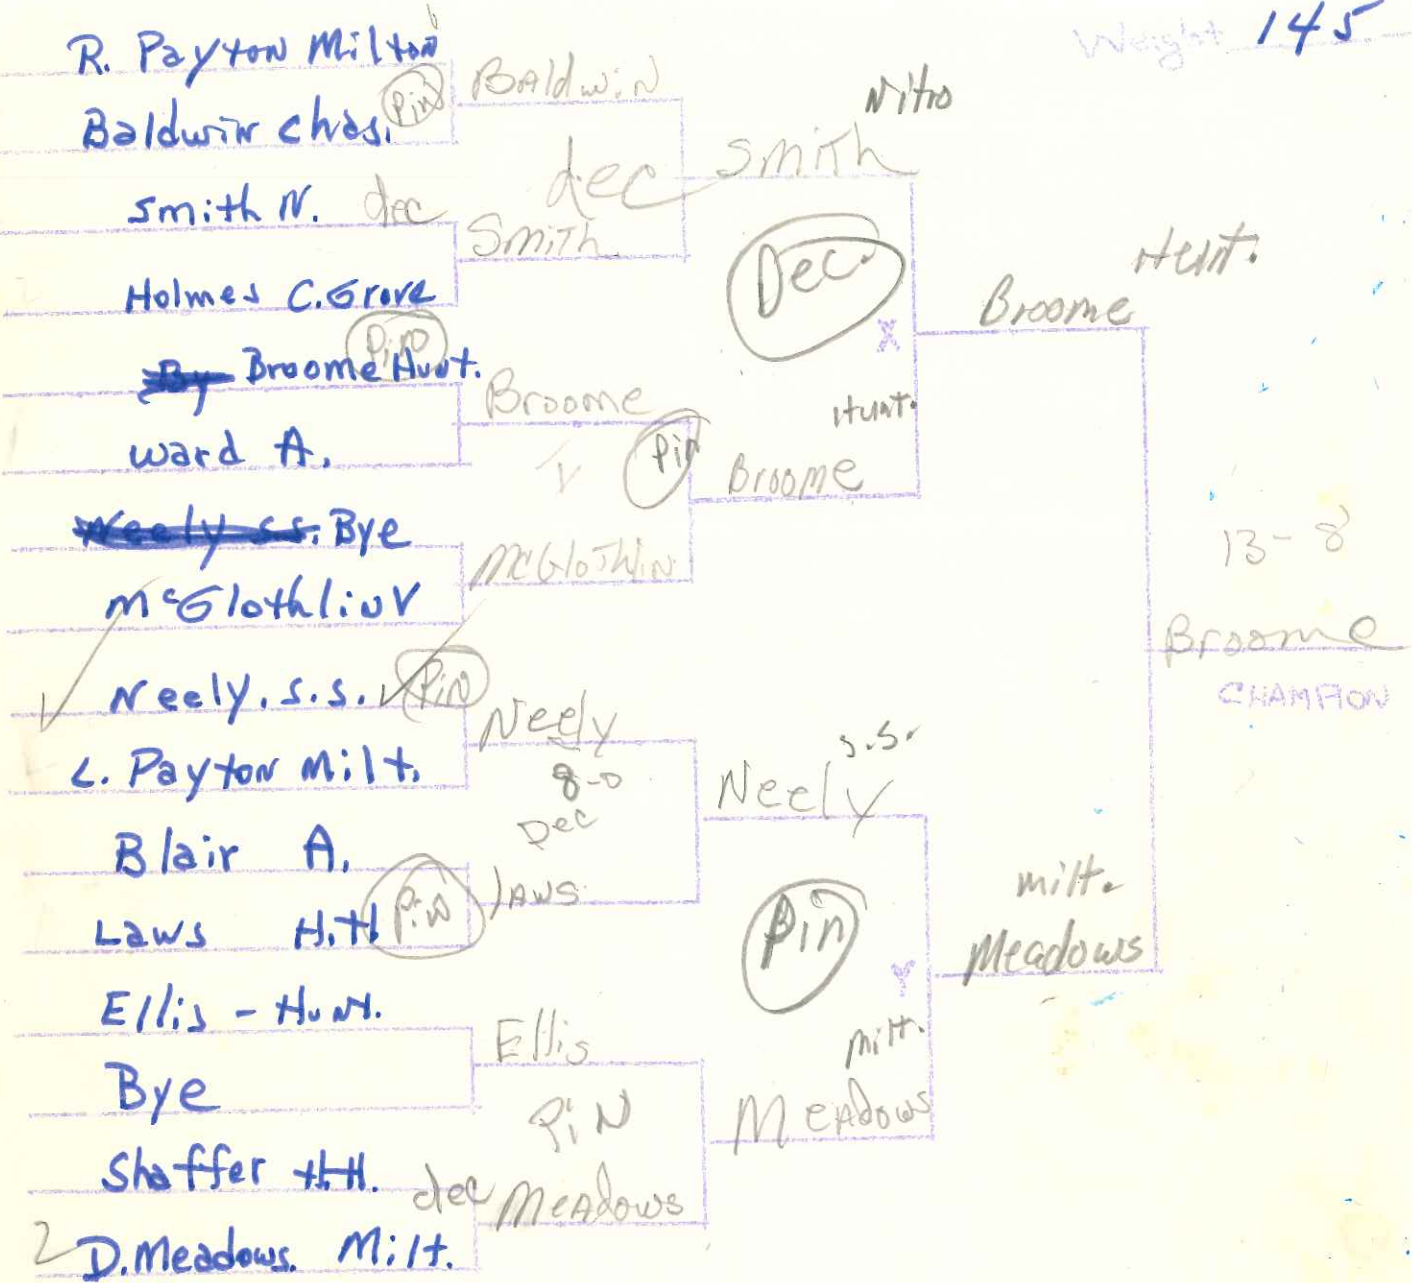

Weight 145

CONSOLATIONS