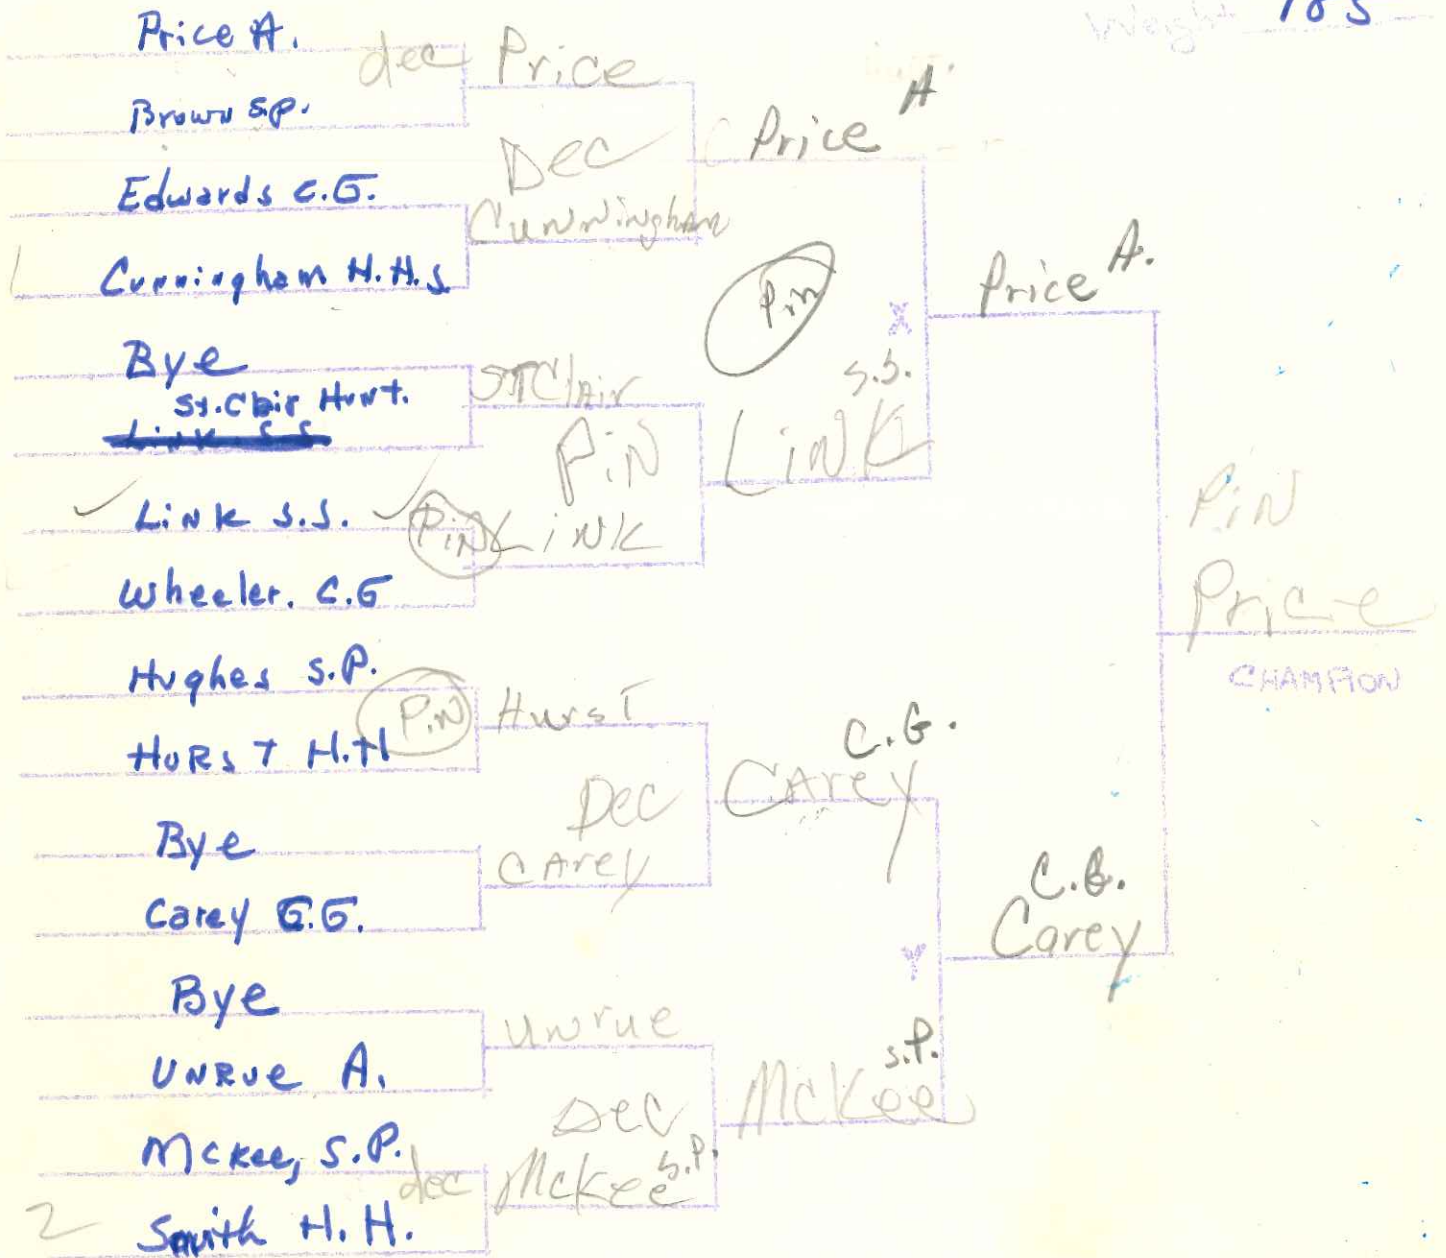

Hunting High

CONSOLATIONS

Milton

THIRD

Losery

Losery

Weight 185

CONSOLATIONS