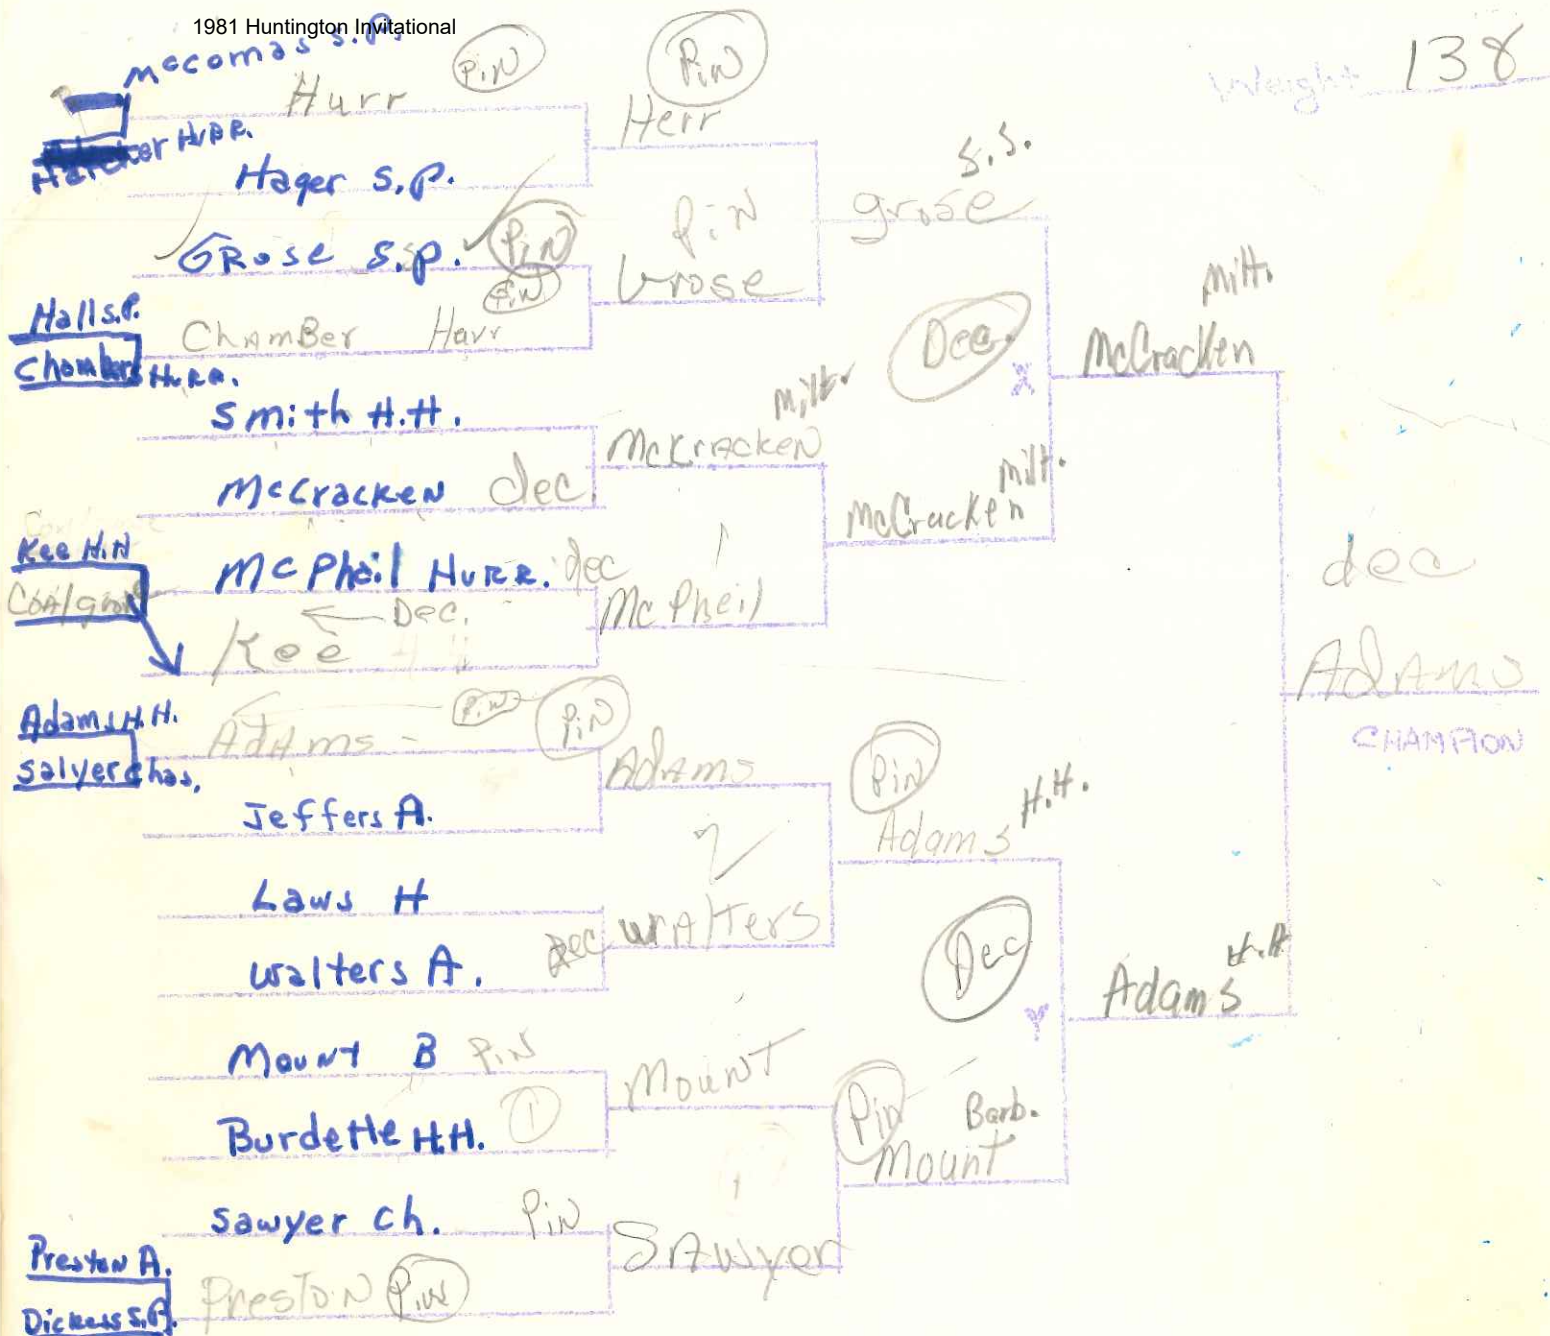

Weight 138

CONSOLOCATIONS